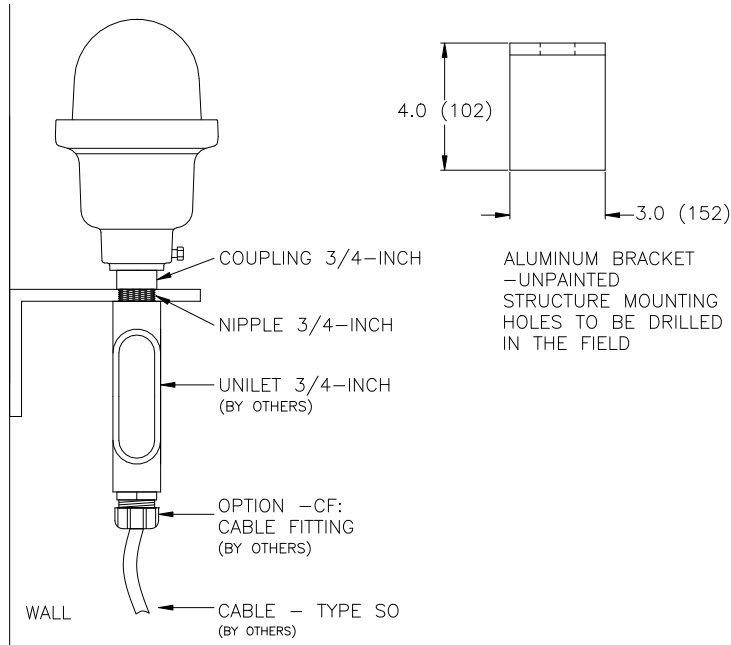

OPTION -BKT

OL17

- ➔ STANDARD FAA POL
- ➔ RIGID MOUNT
- ➔ BRACKET MOUNT
- ➔ EXPOSED CABLE OR RIGID CONDUIT ENTRY

INCANDESCENT:
POL-20000-R-XXX-34B-BKT

LED:
POL-21005-xF-R-34B-S-BKT
POL-22001-xF-R-34B-S-BKT

OPTION -BKT

OL18

- ➔ STANDARD FAA POL
- ➔ RIGID MOUNT
- ➔ BRACKET MOUNT
- ➔ EXPOSED CABLE ENTRY
- ➔ PREWIRED FAA PEC

INCANDESCENT:
POL-20000-R-XXX-10B-S3-P-BKT-CF

LED:
POL-21005-xF-R-10B-S3-P-BKT-CF
POL-22001-xF-R-10B-S3-P-BKT-CF

MOUNTING PATTERN OPTION - FF FLOOR FLANGE

OL19

OBSTRUCTION LIGHT

OL20

- ➔ FAA L-810 SINGLE LIGHT
- ➔ FIXED MOUNT
- ➔ SURFACE MOUNTED

INCANDESCENT:
POL-20000-R-116-34B-FF

LED:
POL-21005-xF-R-34B-FF
POL-22001-xF-R-34B-FF