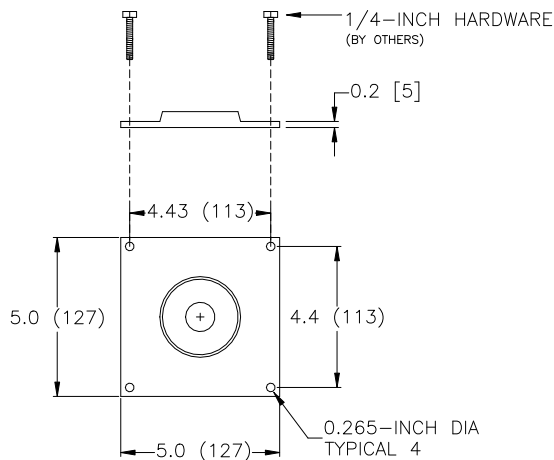

MOUNTING PATTERN OPTION - FF FLOOR FLANGE

OL19