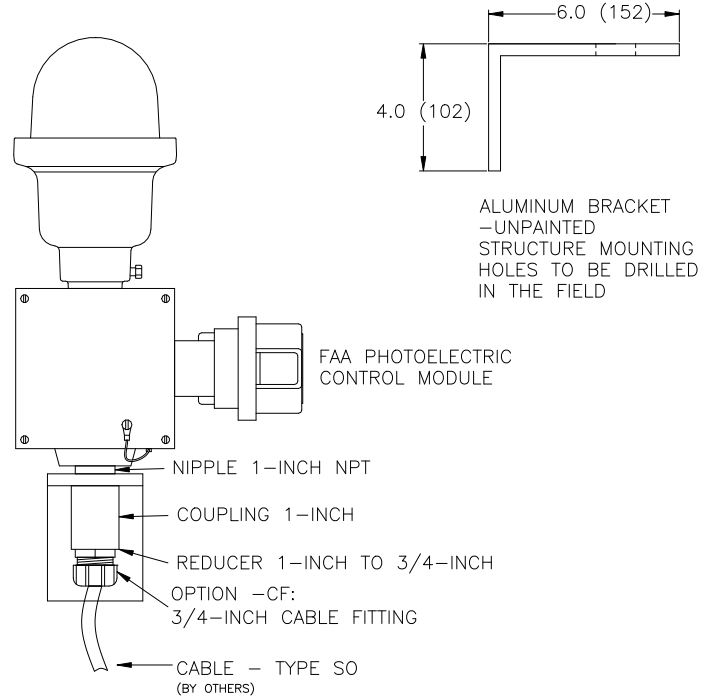

OPTION -BKT

OL17

- ➔ STANDARD FAA POL
- ➔ RIGID MOUNT
- ➔ BRACKET MOUNT
- ➔ EXPOSED CABLE OR RIGID CONDUIT ENTRY

INCANDESCENT:
POL-20000-R-XXX-34B-BKT

LED:
POL-21005-xF-R-34B-S-BKT
POL-22001-xF-R-34B-S-BKT

OPTION -BKT

OL18

- ➔ STANDARD FAA POL
- ➔ RIGID MOUNT
- ➔ BRACKET MOUNT
- ➔ EXPOSED CABLE ENTRY
- ➔ PREWIRED FAA PEC

INCANDESCENT:
POL-20000-R-XXX-10B-S3-P-BKT-CF

LED:
POL-21005-xF-R-10B-S3-P-BKT-CF
POL-22001-xF-R-10B-S3-P-BKT-CF

MOUNTING PATTERN OPTION - FF FLOOR FLANGE

OL19

OBSTRUCTION LIGHT

OL20

- ➔ FAA L-810 SINGLE LIGHT
- ➔ FIXED MOUNT
- ➔ SURFACE MOUNTED

INCANDESCENT:
POL-20000-R-116-34B-FF

LED:
POL-21005-xF-R-34B-FF
POL-22001-xF-R-34B-FF