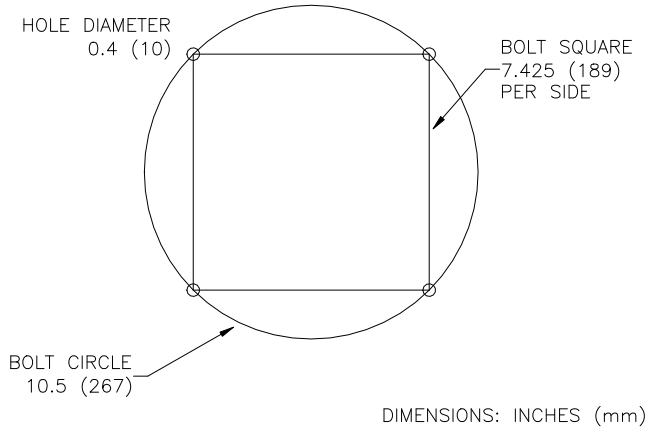

OL21

OBSTRUCTION BEACON MOUNTING PATTERN

FOR PFB-37002 BEACONS