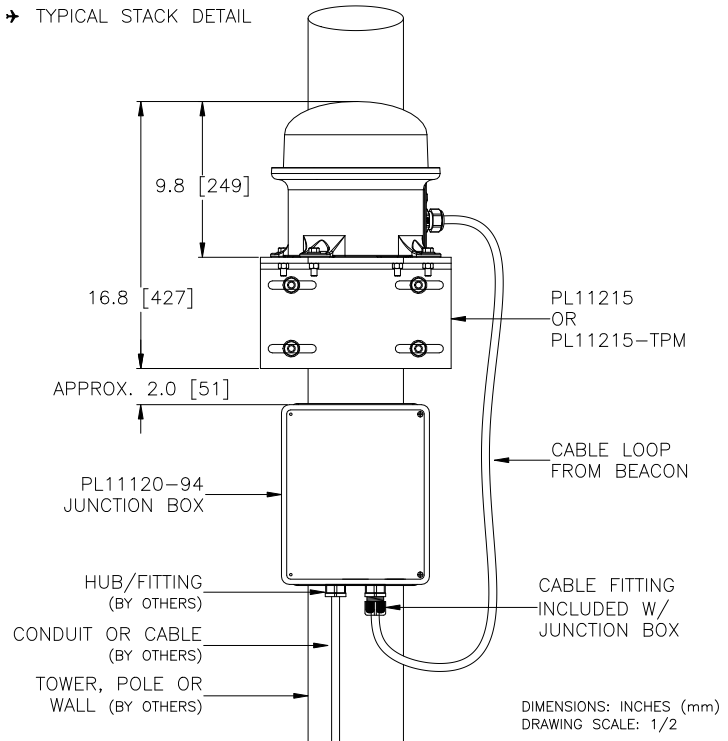

# OBSTRUCTION BEACON MOUNTING PATTERN

FOR PFB-37002 BEACONS

PREDRILLED MOUNTING BRACKETS ARE AVAILABLE

OL22

# TYPICAL SINGLE RED BEACON ARRANGEMENT

- FAA L-864 FLASHING BEACON
- ICAO TYPES B & C
- FIXED MOUNT
- WELD BRACKET MOUNTED
- TYPICAL STACK DETAIL

LED:  
PFB-37002-R-x-xx

OL23

# TYPICAL DOUBLE BEACON ARRANGEMENT PRIMARY & STANDBY RED BEACONS

- FAA L-864 FLASHING BEACON
- ICAO TYPES B & C
- FIXED MOUNT
- BOLT-ON BRACKET MOUNTED
- ALUMINUM BRACKET
- TWO BEACON MOUNT

LED:  
PFB-37002-R-x-xx  
PFB-37002-R-x-xx-SB