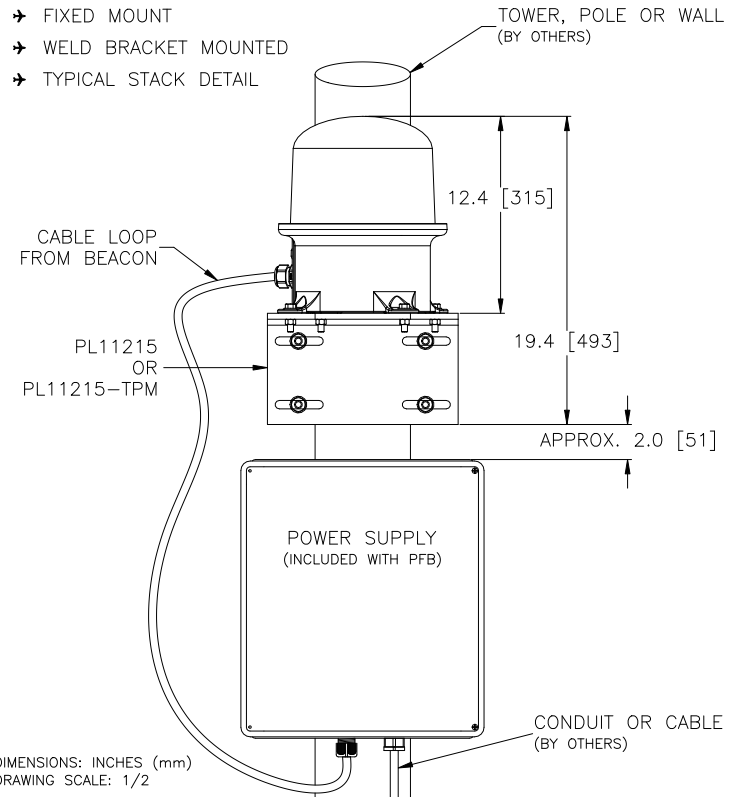

TYPICAL SINGLE WHITE BEACON ARRANGEMENT

OL24

- FAA L-865 FLASHING BEACON
- ICAO TYPE A
- FIXED MOUNT
- WELD BRACKET MOUNTED
- TYPICAL STACK DETAIL

LED:
PFB-37002-W-x-xx

TYPICAL SINGLE DUAL BEACON ARRANGEMENT

OL25

- FAA L-864/865 FLASHING BEACON
- ICAO TYPE B/A
- FIXED MOUNT
- WELD BRACKET MOUNTED
- TYPICAL STACK DETAIL

LED:
PFB-37002-RW-x-xx

TYPICAL DOUBLE BEACON ARRANGEMENT PRIMARY & STANDBY DUAL BEACONS

OL26

- FAA L-864/865 DUAL FLASHING BEACON
- ICAO TYPES A & B
- FIXED MOUNT
- BOLT-ON BRACKET MOUNTED
- ALUMINUM BRACKET
- TWO BEACON MOUNT

LED:
PFB-37002-RW-x-xx
PFB-37002-RW-x-xx-SB

NOTE: THIS ARRANGEMENT ALSO APPLIES TO WHITE PRIMARY-STANDBY BEACONS.