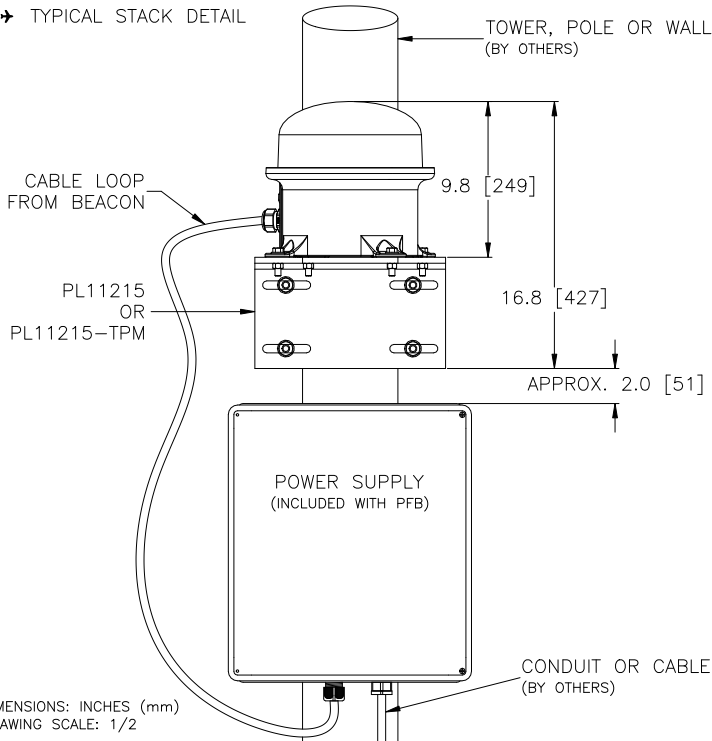

TYPICAL SINGLE WHITE BEACON ARRANGEMENT

OL24

- FAA L-865 FLASHING BEACON
- ICAO TYPE A
- FIXED MOUNT
- WELD BRACKET MOUNTED
- TYPICAL STACK DETAIL

LED:
PFB-37002-W-x-xx

TYPICAL SINGLE DUAL BEACON ARRANGEMENT

OL25

- FAA L-864/865 FLASHING BEACON
- ICAO TYPE B/A
- FIXED MOUNT
- WELD BRACKET MOUNTED
- TYPICAL STACK DETAIL

LED:
PFB-37002-RW-x-xx

TYPICAL DOUBLE BEACON ARRANGEMENT PRIMARY & STANDBY DUAL BEACONS

OL26

- FAA L-864/865 DUAL FLASHING BEACON
- ICAO TYPES A & B
- FIXED MOUNT
- BOLT-ON BRACKET MOUNTED
- ALUMINUM BRACKET
- TWO BEACON MOUNT

LED:
PFB-37002-RW-x-xx
PFB-37002-RW-x-xx-SB

NOTE: THIS ARRANGEMENT ALSO APPLIES TO WHITE PRIMARY-STANDBY BEACONS.