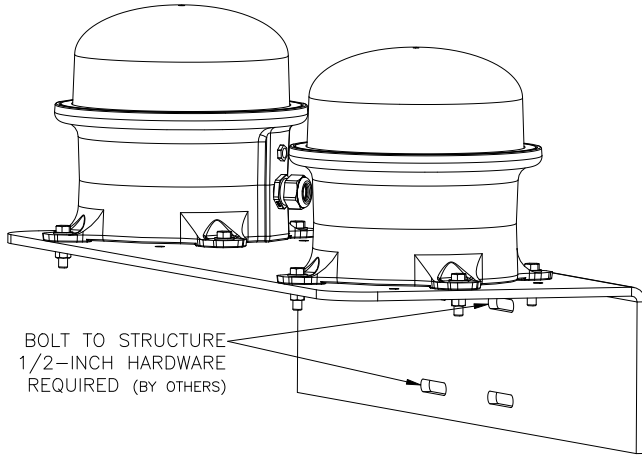

# DOUBLE BEACON BRACKET PL11216 PRIMARY & STANDBY WALL MOUNT

OL29

- FAA L-864 FLASHING BEACON
- FIXED MOUNT
- BOLT-ON BRACKET MOUNTED
- ALUMINUM BRACKET
- TWO BEACON MOUNT
- PL11216 BRACKET KIT ALUMINUM

LED:  
PFB-37002-R-x-xx  
PFB-37002-R-x-xx-SB

DIMENSIONS: INCHES (mm)  
DRAWING SCALE: 3/4

DIMENSIONS: INCHES (mm)  
DRAWING SCALE: 1/3

# DOUBLE BEACON BRACKET PL11216-TPM PRIMARY & STANDBY TOWER-POLE MOUNT

OL30

- FAA L-864 FLASHING BEACON
- FIXED MOUNT
- BOLT-ON BRACKET MOUNTED
- ALUMINUM BRACKET
- TWO BEACON MOUNT
- PL11216-TPM BRACKET KIT  
TOWER/POLE MOUNT ALUMINUM

LED:  
PFB-37002-R-x-xx  
PFB-37002-R-x-xx-SB

TOWER/POLE  
3 TO 6-INCH DIA

DIMENSIONS: INCHES (mm)  
DRAWING SCALE: 3/4