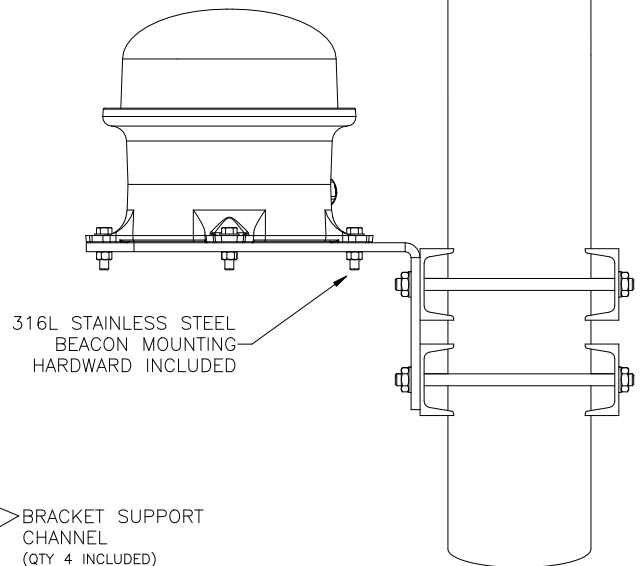

# DOUBLE BEACON BRACKET PL11216 PRIMARY & STANDBY WALL MOUNT

OL29

- FAA L-864 FLASHING BEACON
- FIXED MOUNT
- BOLT-ON BRACKET MOUNTED
- ALUMINUM BRACKET
- TWO BEACON MOUNT
- PL11216 BRACKET KIT ALUMINUM

# DOUBLE BEACON BRACKET PL11216-TPM PRIMARY & STANDBY TOWER-POLE MOUNT

OL30

- FAA L-864 FLASHING BEACON
- FIXED MOUNT
- BOLT-ON BRACKET MOUNTED
- ALUMINUM BRACKET
- TWO BEACON MOUNT
- PL11216-TPM BRACKET KIT  
TOWER/POLE MOUNT ALUMINUM

LED:  
PFB-37002-R-x-xx  
PFB-37002-R-x-xx-SB

TOWER/POLE  
3 TO 6-INCH DIA

DIMENSIONS: INCHES (mm)  
DRAWING SCALE: 3/4