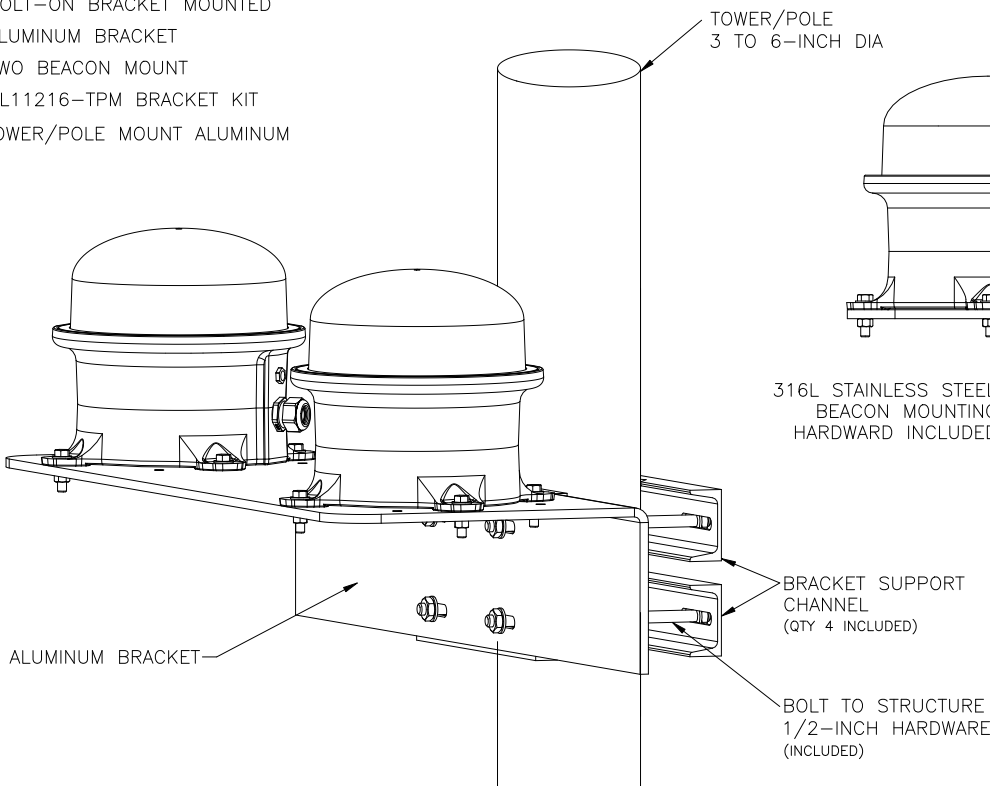

# DOUBLE BEACON BRACKET PL11216 PRIMARY & STANDBY WALL MOUNT

OL29

- FAA L-864 FLASHING BEACON
- FIXED MOUNT
- BOLT-ON BRACKET MOUNTED
- ALUMINUM BRACKET
- TWO BEACON MOUNT
- PL11216 BRACKET KIT ALUMINUM

LED:  
PFB-37002-R-x-xx  
PFB-37002-R-x-xx-SB

DIMENSIONS: INCHES (mm)  
DRAWING SCALE: 3/4

DIMENSIONS: INCHES (mm)  
DRAWING SCALE: 1/3

# DOUBLE BEACON BRACKET PL11216-TPM PRIMARY & STANDBY TOWER-POLE MOUNT

OL30

- FAA L-864 FLASHING BEACON
- FIXED MOUNT
- BOLT-ON BRACKET MOUNTED
- ALUMINUM BRACKET
- TWO BEACON MOUNT
- PL11216-TPM BRACKET KIT  
TOWER/POLE MOUNT ALUMINUM

LED:  
PFB-37002-R-x-xx  
PFB-37002-R-x-xx-SB

TOWER/POLE  
3 TO 6-INCH DIA

DIMENSIONS: INCHES (mm)  
DRAWING SCALE: 3/4