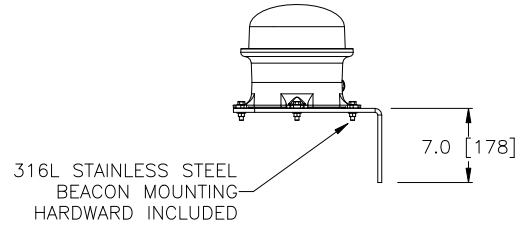

# DOUBLE BEACON BRACKET PL11216 PRIMARY & STANDBY WALL MOUNT

OL29

- FAA L-864 FLASHING BEACON
- FIXED MOUNT
- BOLT-ON BRACKET MOUNTED
- ALUMINUM BRACKET
- TWO BEACON MOUNT
- PL11216 BRACKET KIT ALUMINUM

LED:  
PFB-37002-R-x-xx  
PFB-37002-R-x-xx-SB

DIMENSIONS: INCHES (mm)  
DRAWING SCALE: 3/4

DIMENSIONS: INCHES (mm)  
DRAWING SCALE: 1/3

LED:  
PFB-37002-R-x-xx  
PFB-37002-R-x-xx-SB

TOWER/POLE  
3 TO 6-INCH DIA

DIMENSIONS: INCHES (mm)  
DRAWING SCALE: 3/4