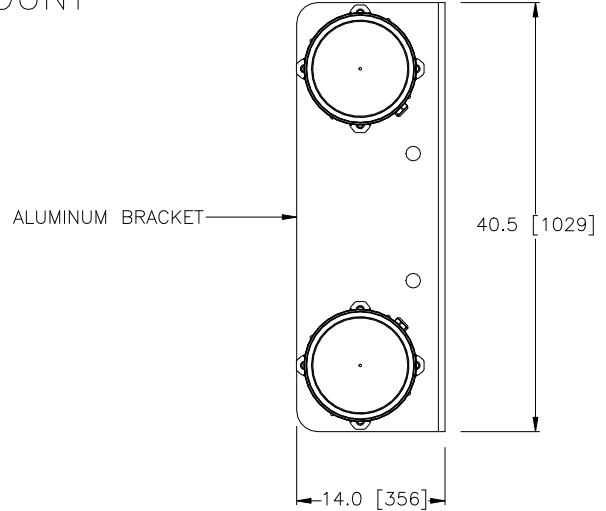

# DOUBLE BEACON BRACKET PL11216 PRIMARY & STANDBY WALL MOUNT

OL29

- FAA L-864 FLASHING BEACON
- FIXED MOUNT
- BOLT-ON BRACKET MOUNTED
- ALUMINUM BRACKET
- TWO BEACON MOUNT
- PL11216 BRACKET KIT ALUMINUM

LED:  
PFB-37002-R-x-xx  
PFB-37002-R-x-xx-SB

DIMENSIONS: INCHES (mm)  
DRAWING SCALE: 3/4

DIMENSIONS: INCHES (mm)  
DRAWING SCALE: 1/3

# DOUBLE BEACON BRACKET PL11216-TPM PRIMARY & STANDBY TOWER-POLE MOUNT

OL30

- FAA L-864 FLASHING BEACON
- FIXED MOUNT
- BOLT-ON BRACKET MOUNTED
- ALUMINUM BRACKET
- TWO BEACON MOUNT
- PL11216-TPM BRACKET KIT  
TOWER/POLE MOUNT ALUMINUM

LED:  
PFB-37002-R-x-xx  
PFB-37002-R-x-xx-SB

TOWER/POLE  
3 TO 6-INCH DIA

DIMENSIONS: INCHES (mm)  
DRAWING SCALE: 3/4