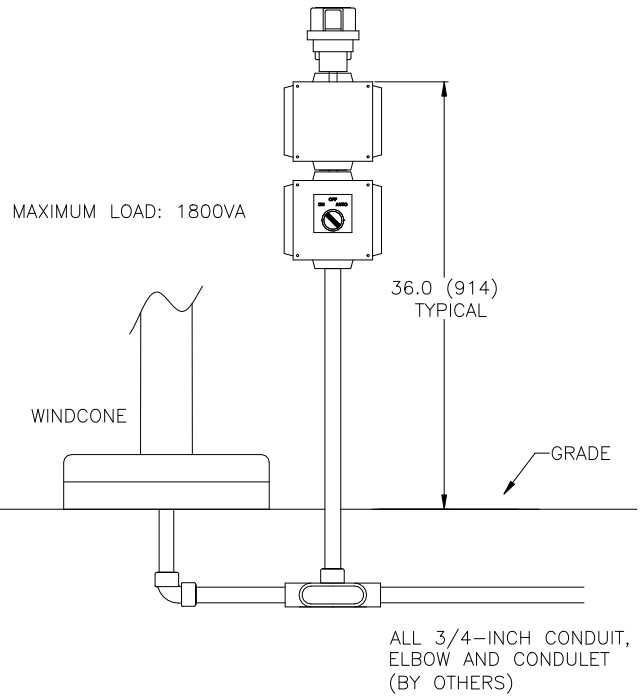

W05

PWC OPTION -WM WALL MOUNT
PWC-8071L-x-ON-B-WM

DIMENSIONS: INCHES (mm)
DRAWING SCALE: 1/5

PWC OPTION -P

W06

FAA PHOTOELECTRIC CONTROLLER WITH
OVERRIDE SWITCH

DIMENSIONS: INCHES (mm)
DRAWING SCALE: 3/4

PWC OPTIONS -JB1-P

W08

PHOTOELECTRIC CONTROLLER WITH
JUNCTION BOX

ALL 1-INCH CONDUIT (BY OTHERS)

DIMENSIONS: INCHES (mm)
DRAWING SCALE: 3/4