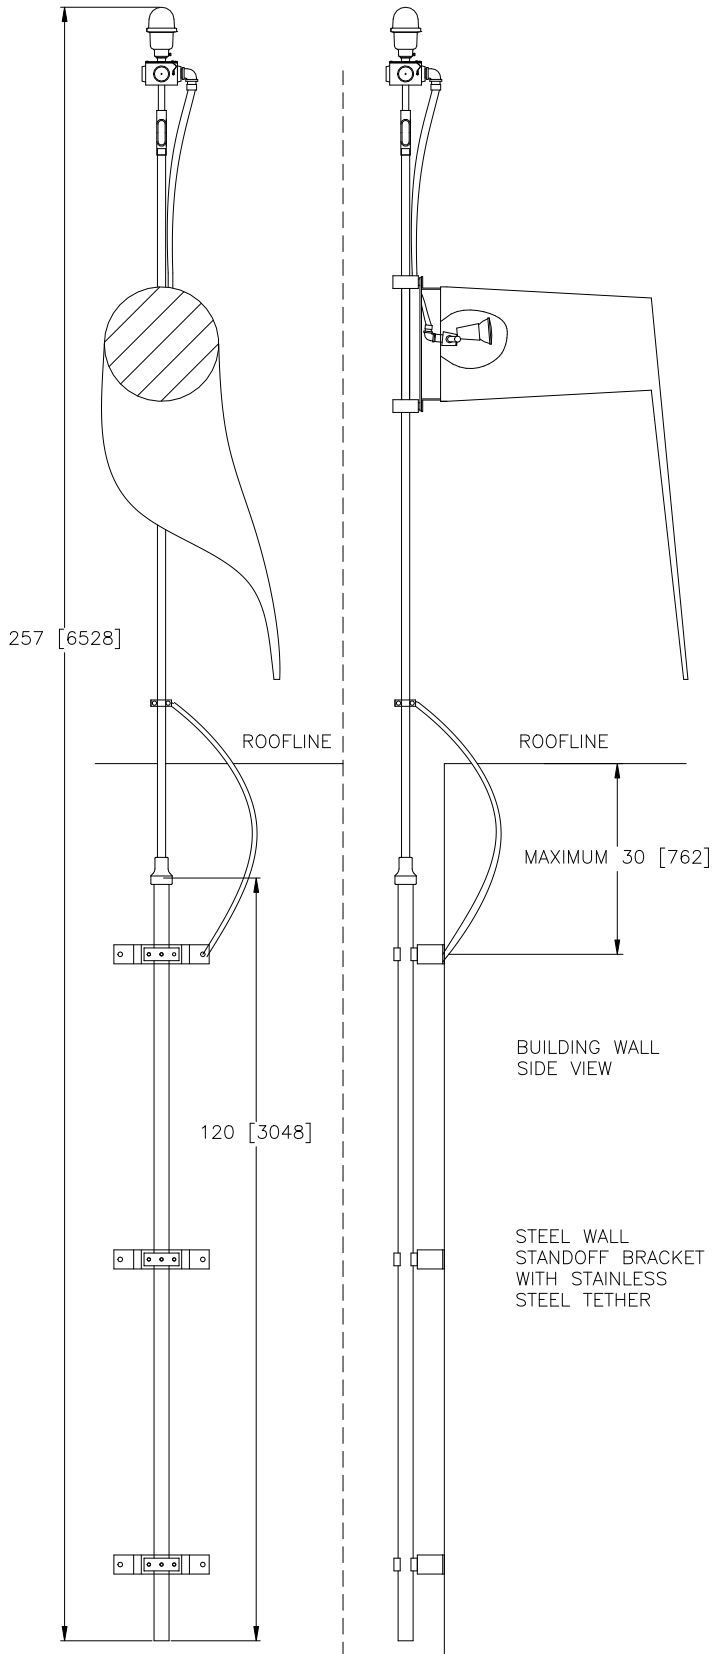

W05

PWC OPTION -WM WALL MOUNT
PWC-8071L-x-ON-B-WM

DIMENSIONS: INCHES (mm)
DRAWING SCALE: 1/5

PWC OPTION -P

W06

FAA PHOTOELECTRIC CONTROLLER WITH
OVERRIDE SWITCH

DIMENSIONS: INCHES (mm)
DRAWING SCALE: 3/4

PWC OPTIONS -JB1-P

W08

PHOTOELECTRIC CONTROLLER WITH
JUNCTION BOX

ALL 1-INCH CONDUIT (BY OTHERS)

DIMENSIONS: INCHES (mm)
DRAWING SCALE: 3/4