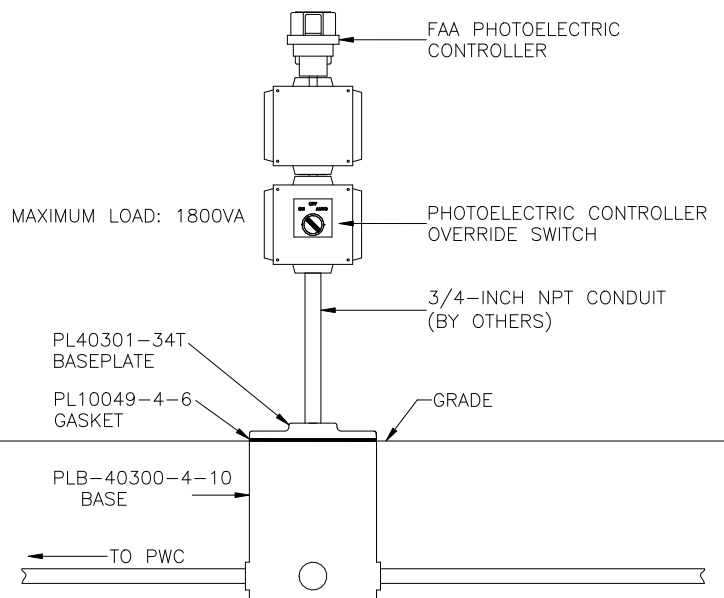

W05

PWC OPTION -WM WALL MOUNT
PWC-8071L-x-ON-B-WM

DIMENSIONS: INCHES (mm)
DRAWING SCALE: 1/5

PWC OPTION -P

W06

FAA PHOTOELECTRIC CONTROLLER WITH
OVERRIDE SWITCH

DIMENSIONS: INCHES (mm)
DRAWING SCALE: 3/4

PWC OPTIONS -JB1-P

W08

PHOTOELECTRIC CONTROLLER WITH
JUNCTION BOX

ALL 1-INCH CONDUIT (BY OTHERS)

DIMENSIONS: INCHES (mm)
DRAWING SCALE: 3/4