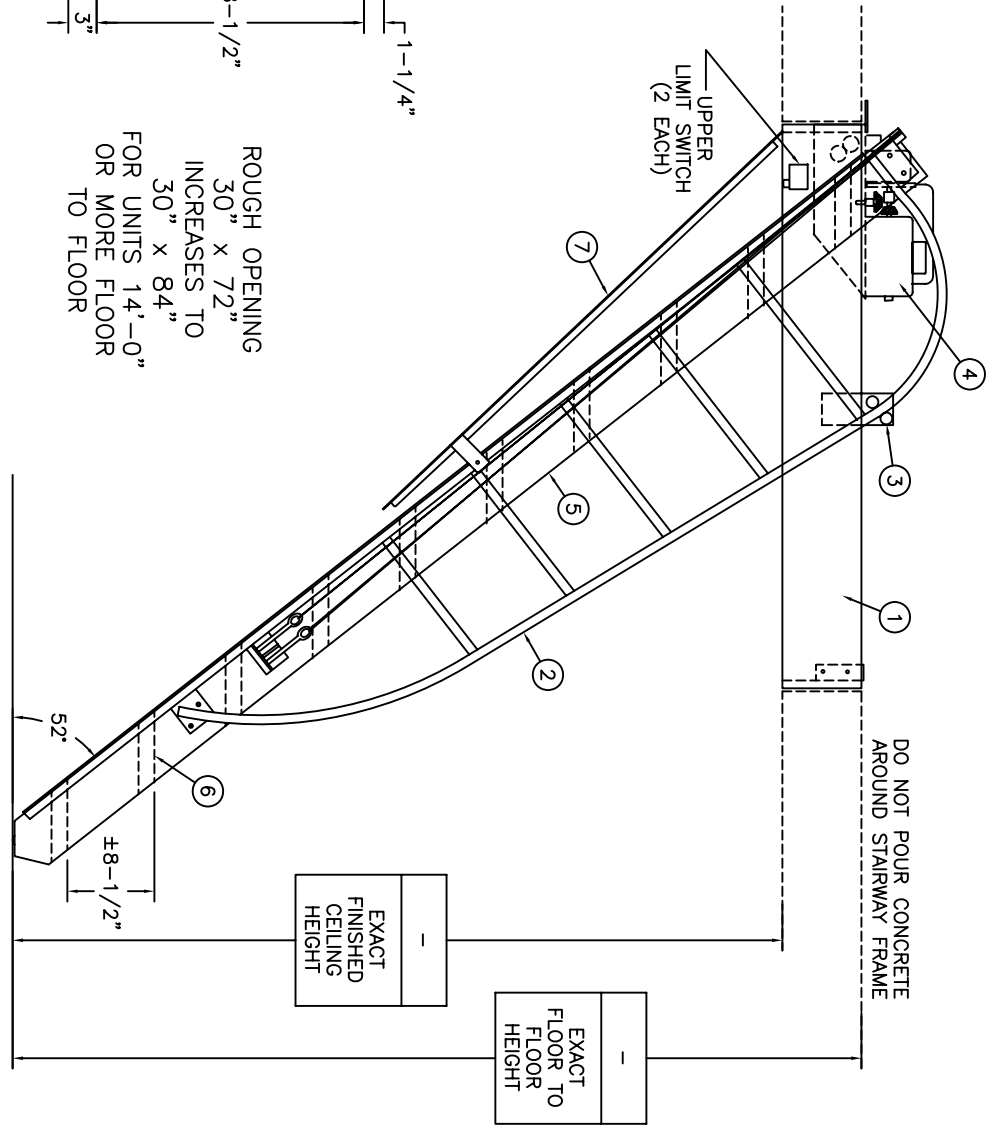

PRECISION AUTOMATIC ELECTRIC DISAPPEARING STAIRWAY

SEE NEXT PAGE FOR KEY
AND IMPORTANT DIMENSIONS

ROUGH OPENING
30" x 72"
INCREASES TO
30" x 84"
FOR UNITS 14'-0"
OR MORE FLOOR
TO FLOOR

NOT TO SCALE

Precision Ladders, LLC
P.O. Box 2279, Morristown, TN 37816-2279
Ph: (423) 586-2265 Fax: (423) 586-2091
www.PrecisionLadders.com

DIM. CHECK	ARCHT. OR ENGR.	PROJECT	PRECISION REP
BUILT BY:	PURCHASE ORDER	WORK ORDER	SERIAL #
CHECKED BY:	DRAWN BY:	DATE	QTY.
	JBR	12/23/09	1
		MODEL #	AE-