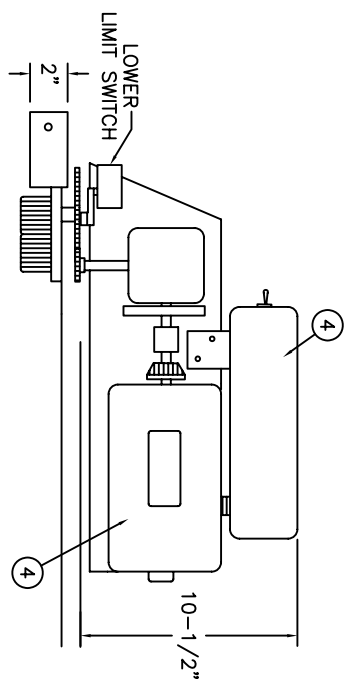

PRECISION AUTOMATIC ELECTRIC DISAPPEARING STAIRWAY

SEE NEXT PAGE FOR KEY
AND IMPORTANT DIMENSIONS

ROUGH OPENING
30" x 72"
INCREASES TO
30" x 84"
FOR UNITS 14'-0"
OR MORE FLOOR
TO FLOOR

NOT TO SCALE

Precision Ladders, LLC
P.O. Box 2279, Morristown, TN 37816-2279
Ph: (423) 586-2265 Fax: (423) 586-2091
www.PrecisionLadders.com

DIM. CHECK	ARCHT. OR ENGR.	PROJECT	PRECISION REP
BUILT BY:	PURCHASE ORDER	WORK ORDER	SERIAL #
CHECKED BY:	DRAWN BY:	DATE	QTY.
	JBR	12/23/09	1
		MODEL #	AE-