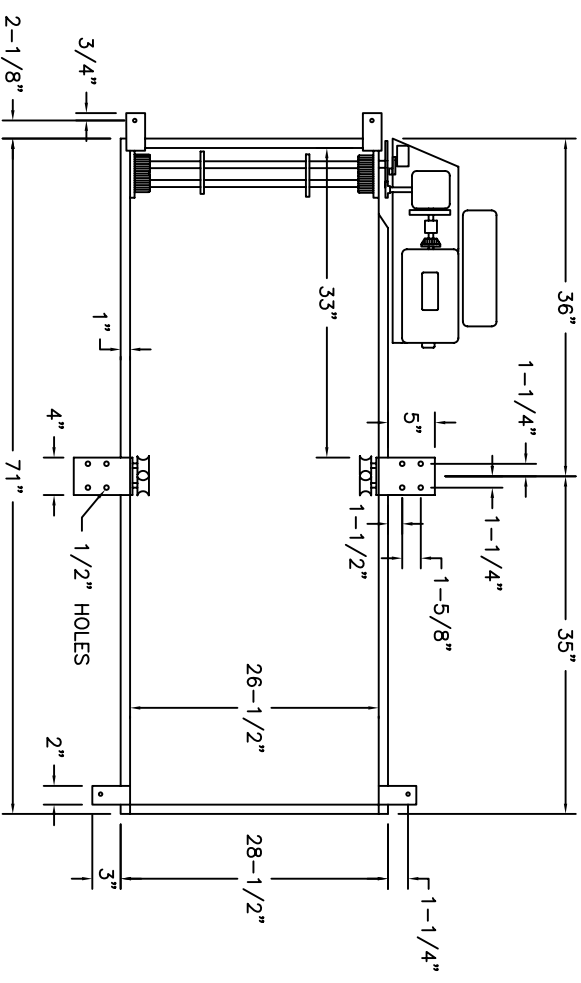

PRECISION AUTOMATIC ELECTRIC DISAPPEARING STAIRWAY

SEE NEXT PAGE FOR KEY
AND IMPORTANT DIMENSIONS

ROUGH OPENING
30" x 72"
INCREASES TO
30" x 84"
FOR UNITS 14'-0"
OR MORE FLOOR
TO FLOOR

NOT TO SCALE

Precision Ladders, LLC
P.O. Box 2279, Morristown, TN 37816-2279
Ph: (423) 586-2265 Fax: (423) 586-2091
www.PrecisionLadders.com

DIM. CHECK	ARCHT. OR ENGR.	PROJECT	PRECISION REP
BUILT BY:	PURCHASE ORDER	WORK ORDER	SERIAL #
CHECKED BY:	DRAWN BY:	DATE	QTY.
	JBR	12/23/09	1
		MODEL #	AE-