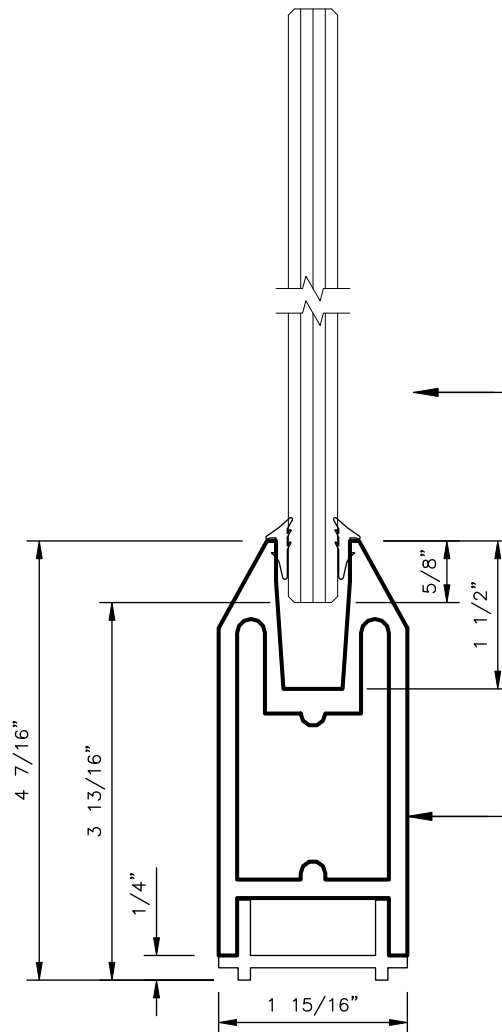

**PRL**

GLASS  
SYSTEMS  
INC.

Prlglass.com

PL150SDS  
SIDELITE RAIL NON CLAD

DWG NO.: SL-150SDS-B-NC

DATE: 07-31-10

\* FINISHES AVAILABLE :  
# 8 POLISHED & # 4 SATIN  
STAINLESS  
US3 POLISHED & US4 SATIN  
BRASS ( NON LACQUER  
COATED)  
US10B  
ANODIZED PAINTED

←  $1/2$ " CLEAR TEMPERED GLASS  
BY P.R.L. GLASS

← PL150SDS  
BY P.R.L. GLASS