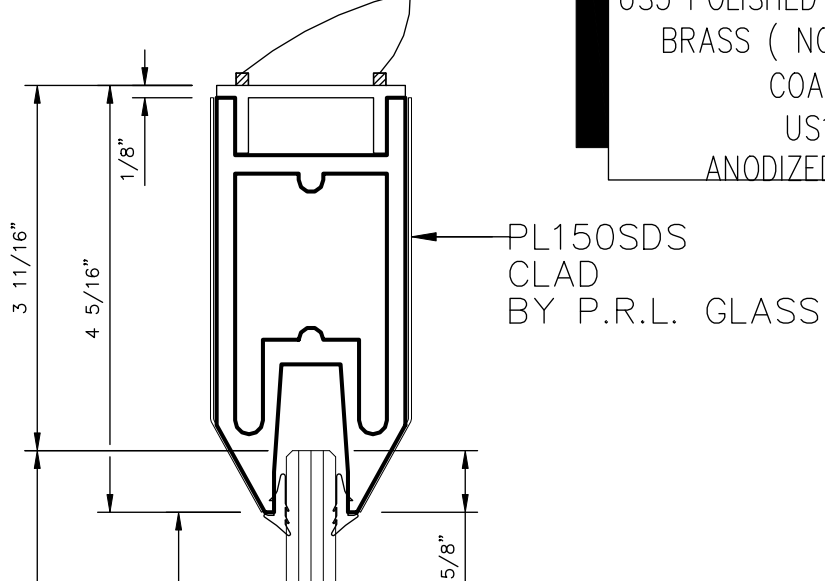

* FINISHES AVAILABLE :
8 POLISHED & # 4 SATIN
STAINLESS
US3 POLISHED & US4 SATIN
BRASS (NON LACQUER
COATED)
US10B
ANODIZED PAINTED

cut off legs

GLASS HEIGHT = D.L.O. + 1-1/4"

1/2" CLEAR TEMPERED GLASS
BY P.R.L. GLASS