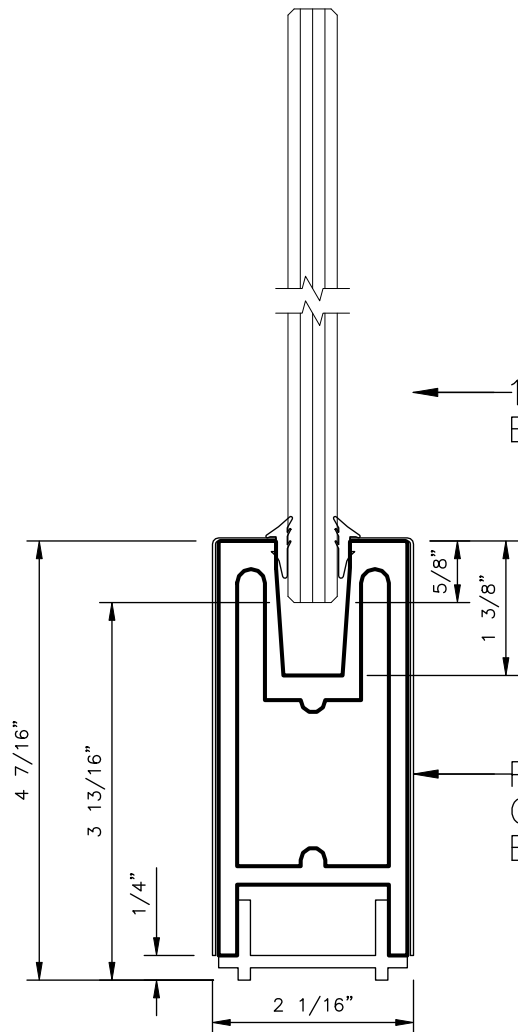

# PL350SDS SIDELITE RAIL

DWG NO.: SL-350SDS-B

DATE: 07-31-10

\* FINISHES AVAILABLE :  
# 8 POLISHED & # 4 SATIN  
STAINLESS  
US3 POLISHED & US4 SATIN  
BRASS ( NON LACQUER  
COATED)  
US10B  
ANODIZED PAINTED

← 1/2" CLEAR TEMPERED GLASS  
BY P.R.L. GLASS

← PL350SDS  
CLAD  
BY P.R.L. GLASS