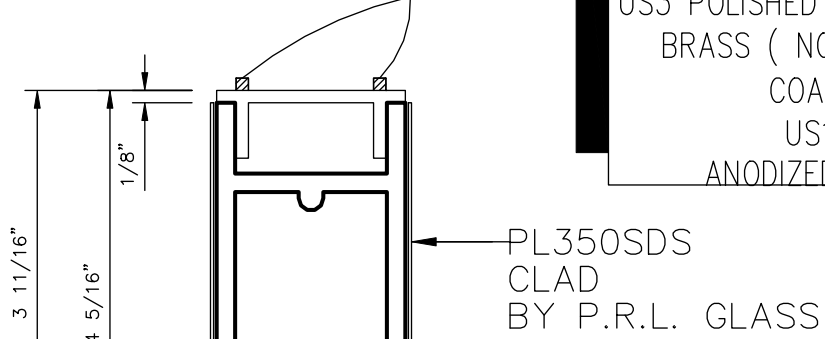

* FINISHES AVAILABLE :
8 POLISHED & # 4 SATIN
STAINLESS
US3 POLISHED & US4 SATIN
BRASS (NON LACQUER
COATED)
US10B
ANODIZED PAINTED

cut off legs

GLASS HEIGHT = D.L.O. + 1-1/4"

1/2" CLEAR TEMPERED GLASS BY P.R.L. GLASS