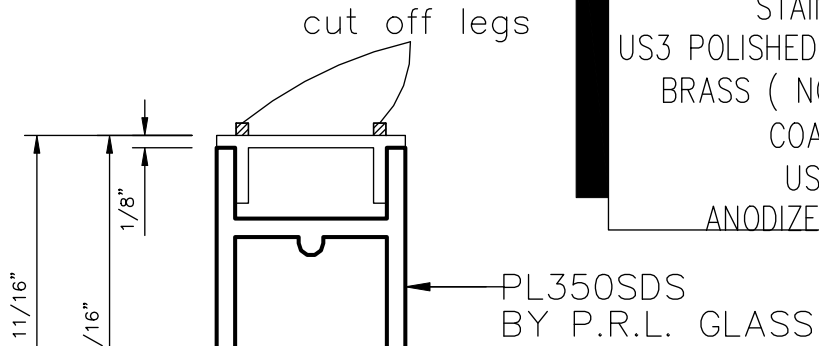

\* FINISHES AVAILABLE :  
# 8 POLISHED & # 4 SATIN  
STAINLESS  
US3 POLISHED & US4 SATIN  
BRASS ( NON LACQUER  
COATED)  
US10B  
ANODIZED PAINTED

cut off legs

← 1/2" CLEAR TEMPERED GLASS  
BY P.R.L. GLASS