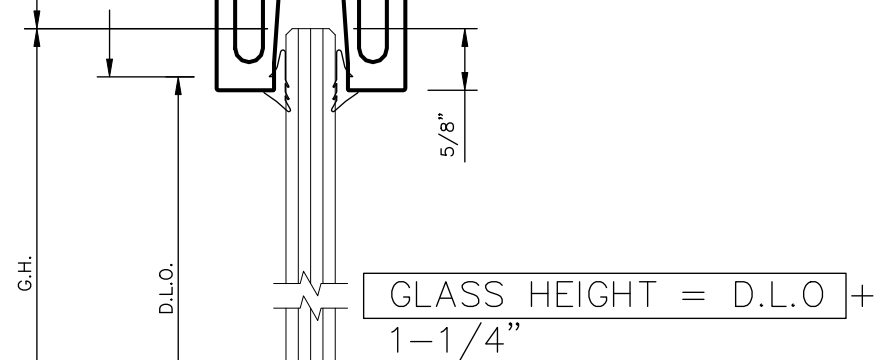

\* FINISHES AVAILABLE :  
# 8 POLISHED & # 4 SATIN  
STAINLESS  
US3 POLISHED & US4 SATIN  
BRASS ( NON LACQUER  
COATED)  
US10B  
ANODIZED PAINTED

cut off legs

← 1/2" CLEAR TEMPERED GLASS  
BY P.R.L. GLASS