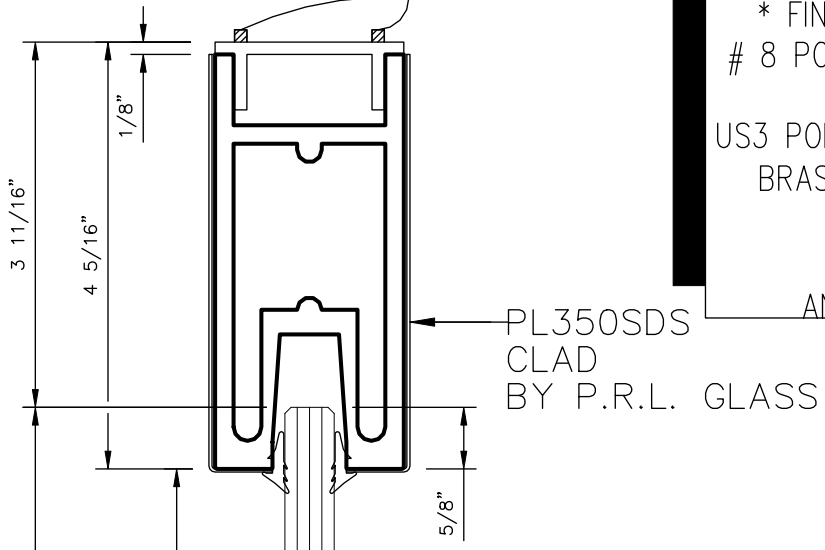

cut off legs

\* FINISHES AVAILABLE :  
# 8 POLISHED & # 4 SATIN  
STAINLESS  
US3 POLISHED & US4 SATIN  
BRASS ( NON LACQUER  
COATED)  
US10B  
ANODIZED PAINTED

GLASS HEIGHT = D.L.O. + 1-1/4"

1/2" CLEAR TEMPERED GLASS BY P.R.L. GLASS