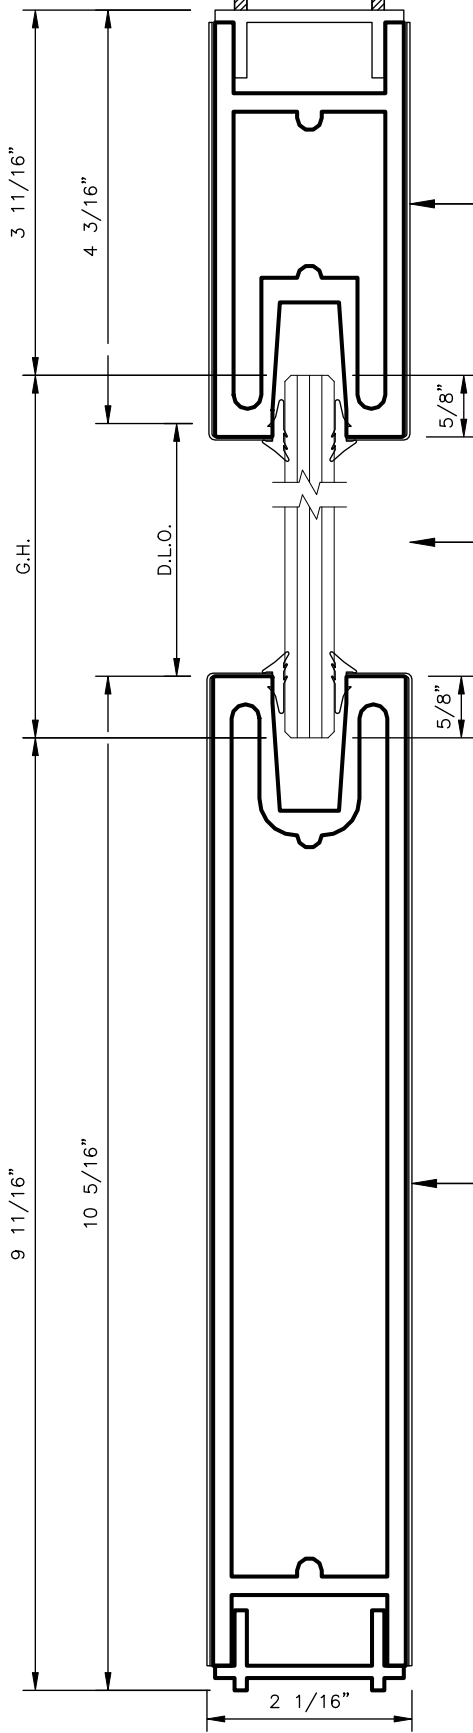

cut off legs

\* FINISHES AVAILABLE :  
# 8 POLISHED & # 4 SATIN  
STAINLESS  
US3 POLISHED & US4 SATIN  
BRASS ( NON LACQUER  
COATED)  
US10B  
ANODIZED PAINTED

PL350SDS  
CLAD  
BY  
PRL GLASS

GLASS HEIGHT = D.L.O. +  
1 1/2" 1/4" CLEAR TEMPERED GLASS  
BY P.R.L. GLASS

PL1000SDS  
CLAD  
BY P.R.L. GLASS