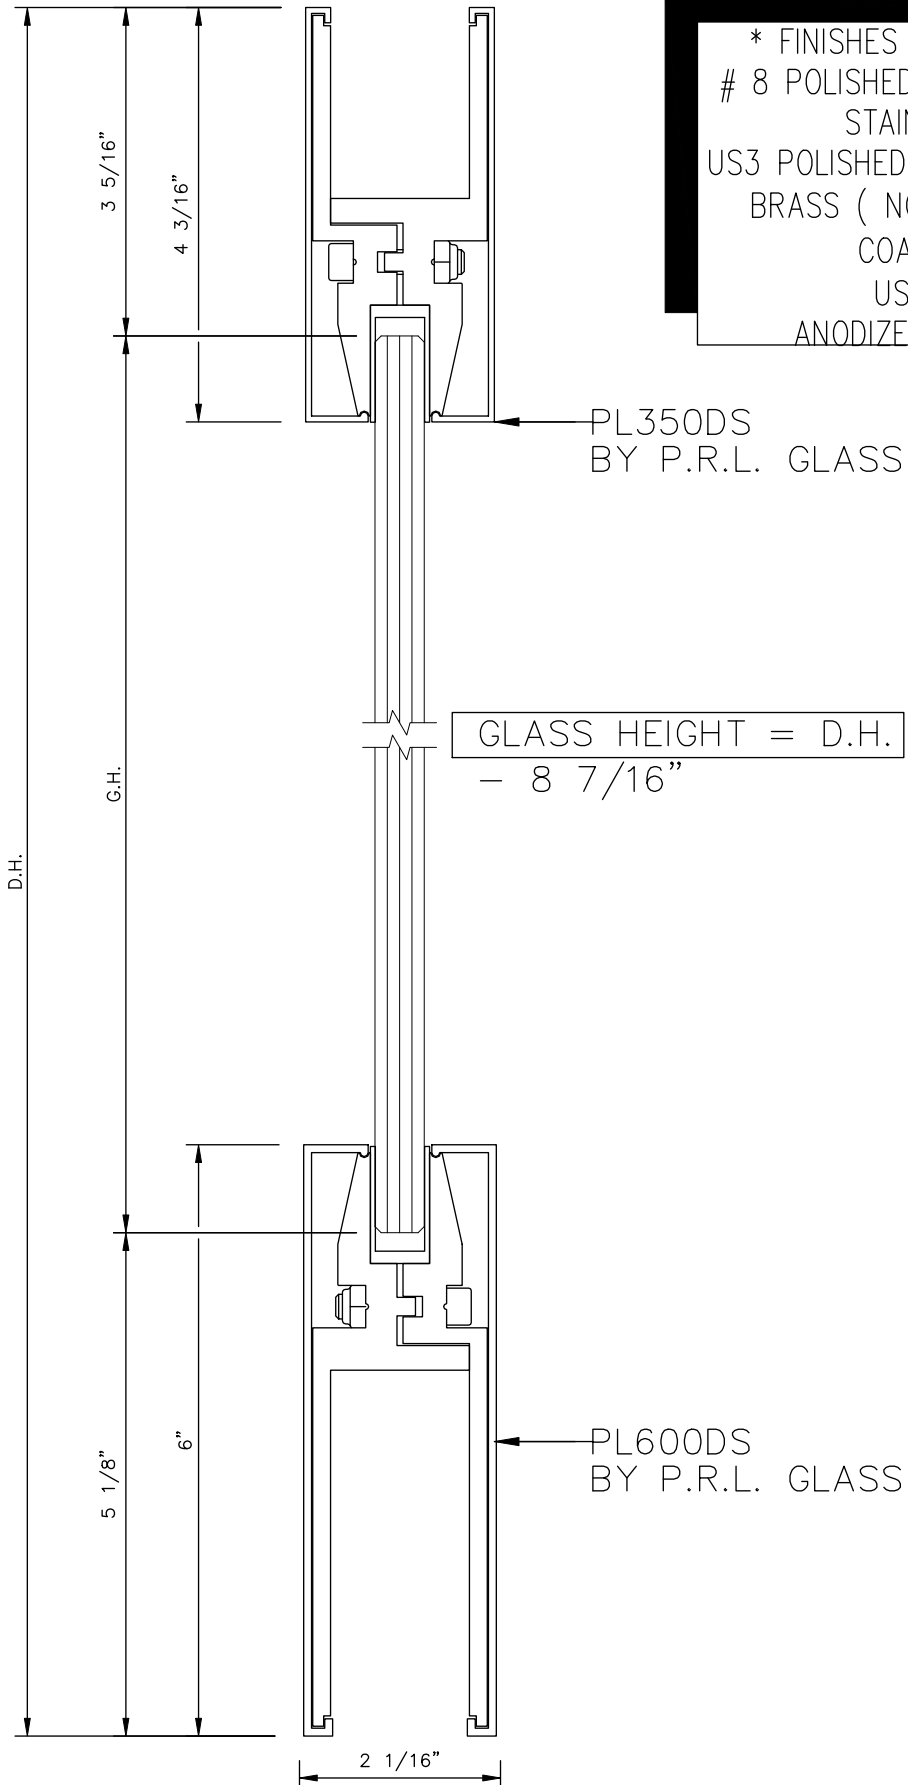

* FINISHES AVAILABLE :
8 POLISHED & # 4 SATIN
STAINLESS
US3 POLISHED & US4 SATIN
BRASS (NON LACQUER
COATED)
US10B
ANODIZED PAINTED

GLASS HEIGHT = D.H.
- 8 7/16"

PL350DS
BY P.R.L. GLASS

PL600DS
BY P.R.L. GLASS