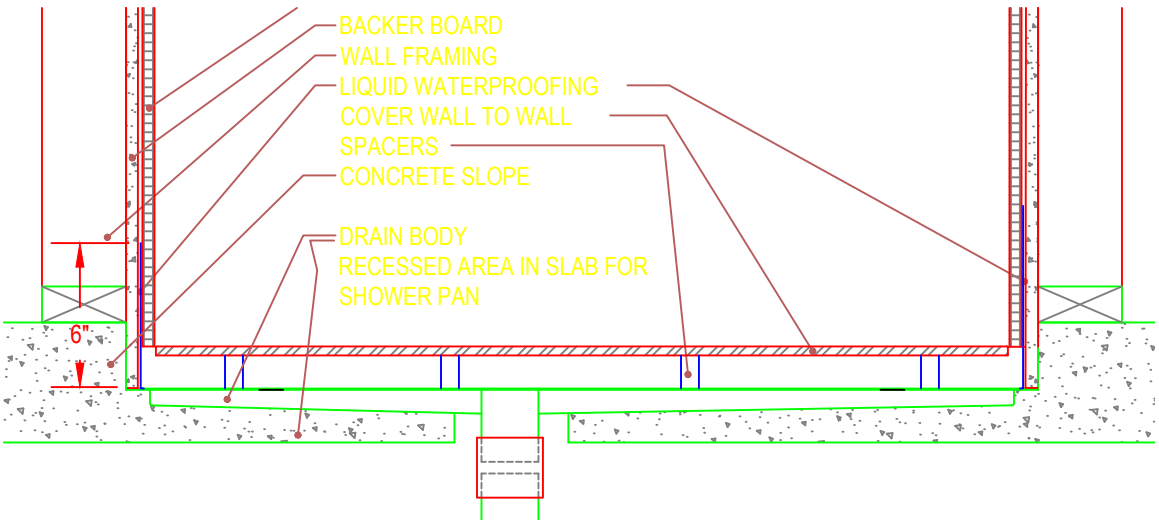

## Typical ShowerLine Drain Installation Details

Note: Set the drain body level. Do not follow sub-floor if it is out of level.

**SHOWERLINE DRAIN - RECESSED CONCRETE INSTALLATION DETAIL**

**SHOWELINE - RECESSED CONCRETE INSTALLATION DETAIL**