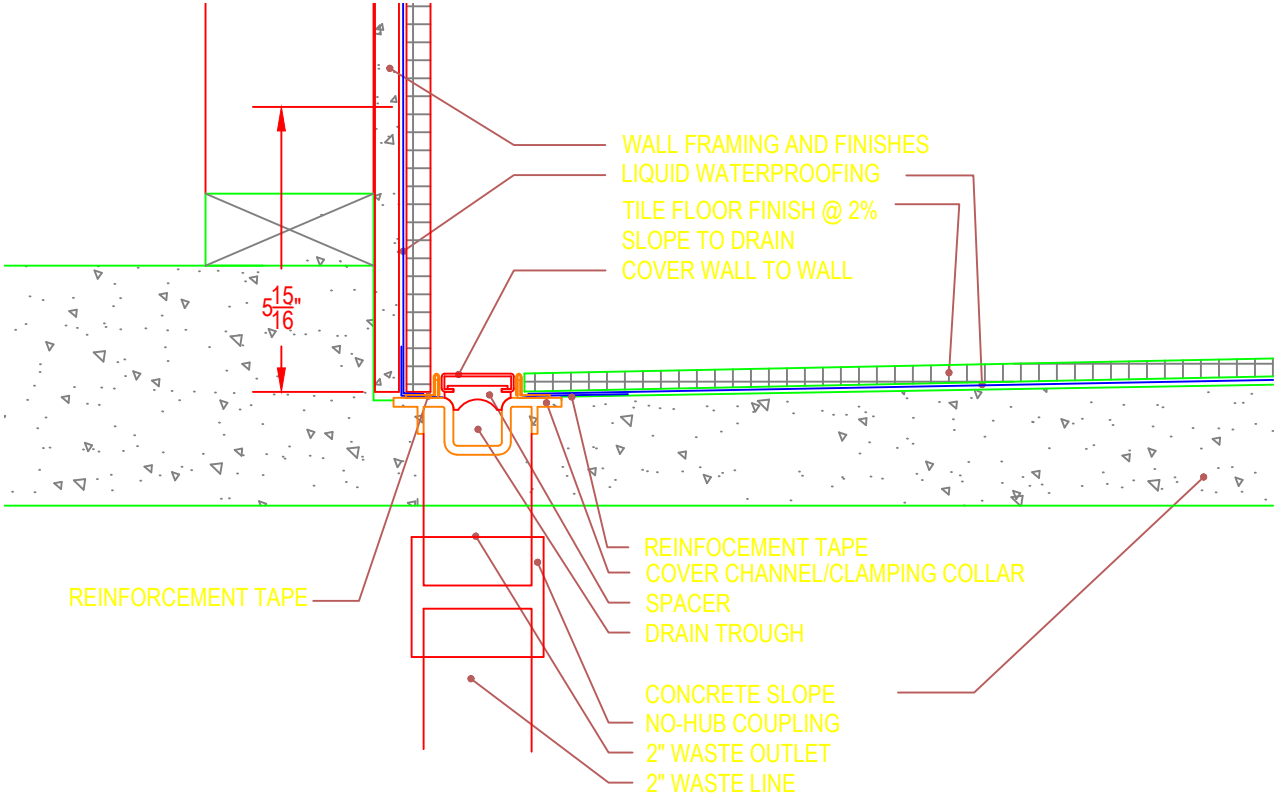

## Typical ShowerLine Drain Installation Details

Note: Set the drain body level. Do not follow sub-floor if it is out of level.

**SHOWERLINE DRAIN - RECESSED CONCRETE INSTALLATION DETAIL**

**SHOWELINE - RECESSED CONCRETE INSTALLATION DETAIL**