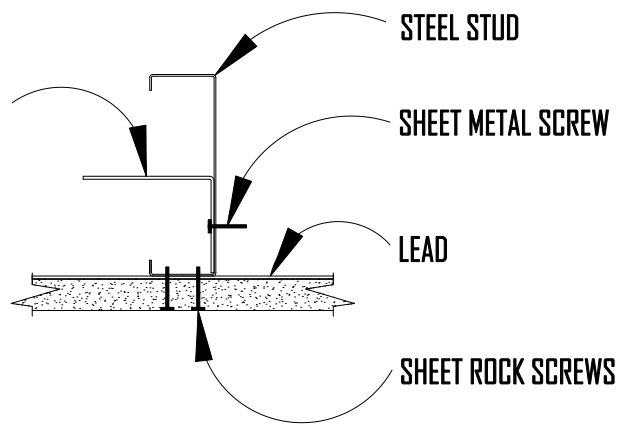

2 1/4" X 1 1/2"
LEAD ANGLE

CONTROL
ROOM

LEADED ANGLE SYSTEM

CORNER DETAIL