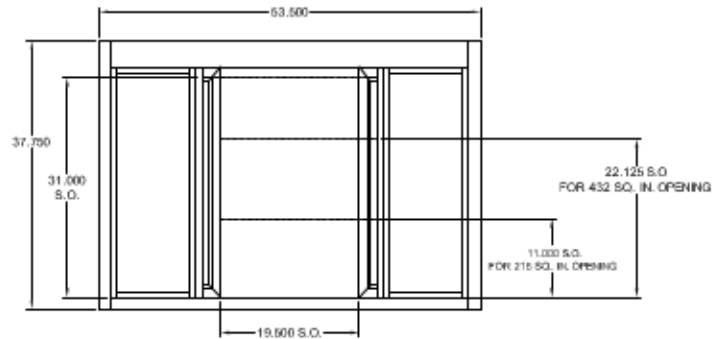

RESTRICTION PANEL SIZES FOR 131

432 SQ. IN.=24.438X10.125 RESTRICTION PANEL (SHOWN)

216 SQ. IN.=24.438X21.250 RESTRICTION PANEL

RESTRICTION PANEL SIZES FOR 131

432 SQ. IN.=24.500X16.125 RESTRICTION PANEL (SHOWN)

216 SQ. IN.=24.500X27.250 RESTRICTION PANEL

NOTE:THIS DIMENSION IS FROM PUSHING DOORS FULLY OPEN

NOTE:THIS DIMENSION IS FROM PUSHING DOORS FULLY OPEN