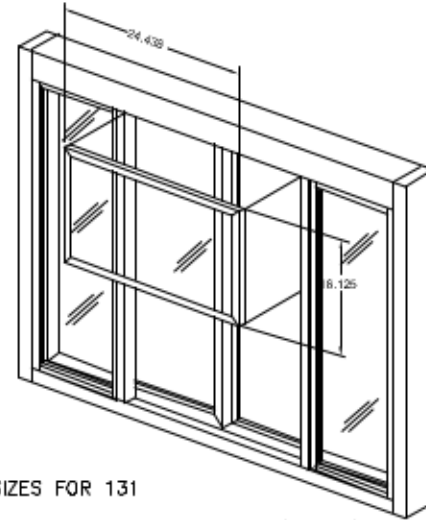

RESTRICTION PANEL SIZES FOR 131

432 SQ. IN.=24.438X10.125 RESTRICTION PANEL (SHOWN)

216 SQ. IN.=24.438X21.250 RESTRICTION PANEL

RESTRICTION PANEL SIZES FOR 131

432 SQ. IN.=24.500X16.125 RESTRICTION PANEL (SHOWN)

216 SQ. IN.=24.500X27.250 RESTRICTION PANEL

NOTE:THIS DIMENSION IS FROM PUSHING DOORS FULLY OPEN

NOTE:THIS DIMENSION IS FROM PUSHING DOORS FULLY OPEN