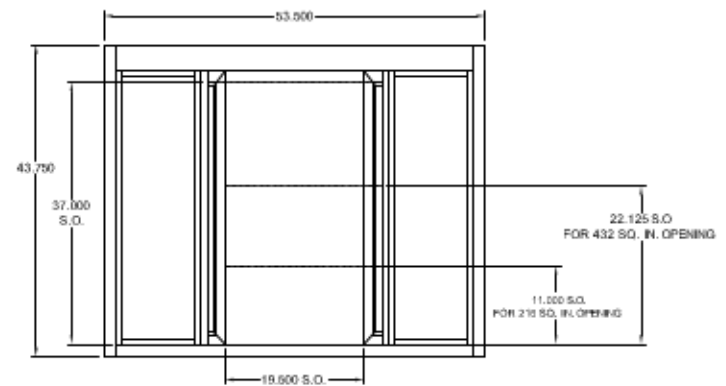

RESTRICTION PANEL SIZES FOR 131

432 SQ. IN.=24.438X10.125 RESTRICTION PANEL (SHOWN)

216 SQ. IN.=24.438X21.250 RESTRICTION PANEL

RESTRICTION PANEL SIZES FOR 131

432 SQ. IN.=24.500X16.125 RESTRICTION PANEL (SHOWN)

216 SQ. IN.=24.500X27.250 RESTRICTION PANEL

NOTE:THIS DIMENSION IS FROM PUSHING DOORS FULLY OPEN

NOTE:THIS DIMENSION IS FROM PUSHING DOORS FULLY OPEN