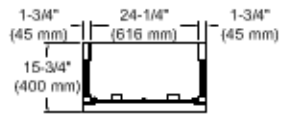

MASONRY WALL
ROUGH OPENING

GLASS STORE FRONT
DAYLIGHT OPENING

19"W x 32"H
SERVICE OPENING

GLAZING ROUGH OPENING = 24-1/4" W (616 mm) x 34-1/2" H (876 mm)
MASONRY ROUGH OPENING = 28-1/4" W (718 mm) x 49-1/4" H (1251 mm)