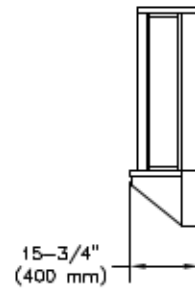

MASONRY WALL
ROUGH OPENING

GLASS STORE FRONT
DAYLIGHT OPENING

19"W x 32"H
SERVICE OPENING

GLAZING ROUGH OPENING = 24-1/4" W (616 mm) x 34-1/2" H (876 mm)
MASONRY ROUGH OPENING = 28-1/4" W (718 mm) x 49-1/4" H (1251 mm)