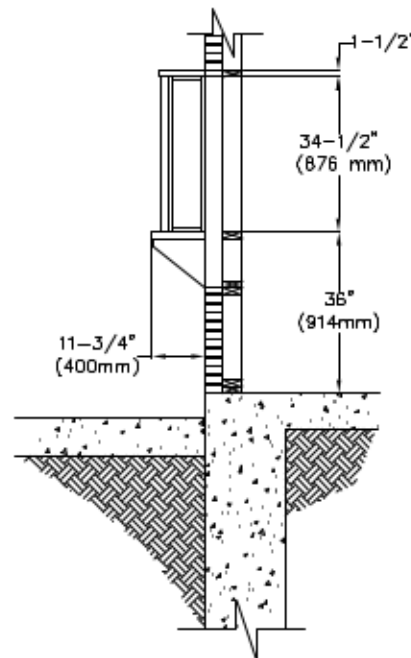

MASONRY WALL
ROUGH OPENING

GLASS STORE FRONT
DAYLIGHT OPENING

19"W x 32"H
SERVICE OPENING

GLAZING ROUGH OPENING = 24-1/4" W (616 mm) x 34-1/2" H (876 mm)
MASONRY ROUGH OPENING = 28-1/4" W (718 mm) x 49-1/4" H (1251 mm)