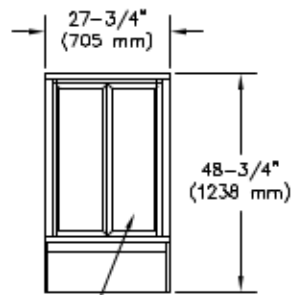

MASONRY WALL
ROUGH OPENING

GLASS STORE FRONT
DAYLIGHT OPENING

19"W x 32"H
SERVICE OPENING

GLAZING ROUGH OPENING = 24-1/4" W (616 mm) x 34-1/2" H (876 mm)
MASONRY ROUGH OPENING = 28-1/4" W (718 mm) x 49-1/4" H (1251 mm)