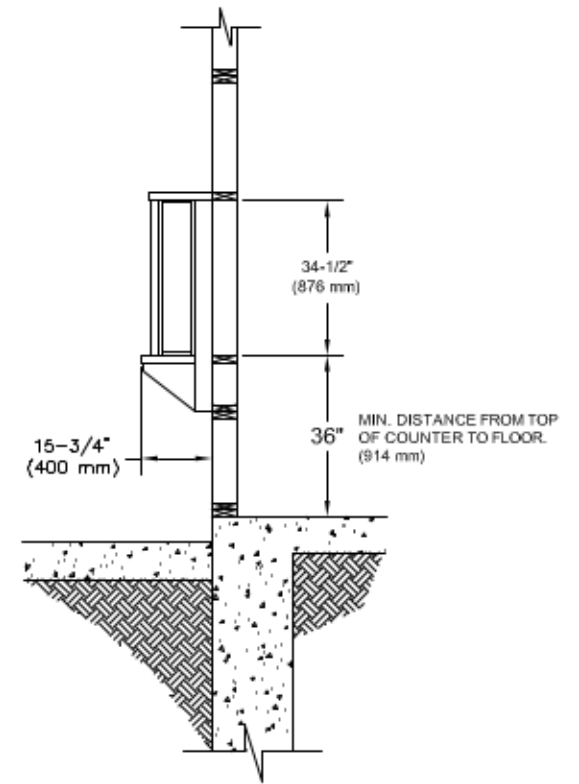

MASONRY WALL
ROUGH OPENING

GLASS STORE FRONT
DAYLIGHT OPENING

19"W x 32"H
SERVICE OPENING

GLAZING ROUGH OPENING = 24-1/4" W (616 mm) x 34-1/2" H (876 mm)
MASONRY ROUGH OPENING = 28-1/4" W (718 mm) x 49-1/4" H (1251 mm)