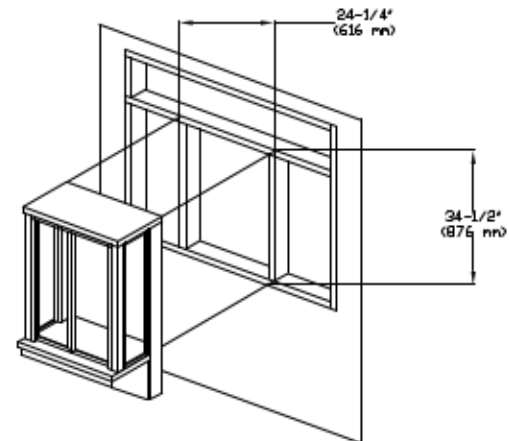

MASONRY WALL
ROUGH OPENING

GLASS STORE FRONT
DAYLIGHT OPENING

19"W x 32"H
SERVICE OPENING

GLAZING ROUGH OPENING = 24-1/4" W (616 mm) x 34-1/2" H (876 mm)
MASONRY ROUGH OPENING = 28-1/4" W (718 mm) x 49-1/4" H (1251 mm)