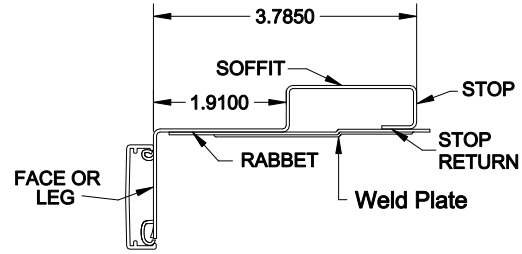

REDIFLEX BASE PROFILE SECTIONS LANCED WITH ALUMINUM CASING

KERF 1-3/4" DOOR BASE

STANDARD 1-3/4" DOOR BASE

STANDARD 1-3/8" DOOR BASE

REDIFLEX CLOSURE SECTIONS SIZES RANGE FROM 4" TO 10-1/2" WALL SIZES

REDIFLEX CLOSURE SECTION