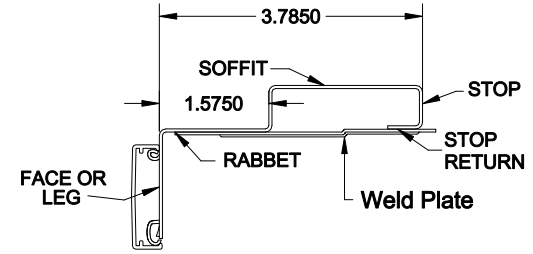

REDIFLEX BASE PROFILE SECTIONS LANCED WITH ALUMINUM CASING

KERF 1-3/4" DOOR BASE

STANDARD 1-3/4" DOOR BASE

STANDARD 1-3/8" DOOR BASE

REDIFLEX CLOSURE SECTIONS SIZES RANGE FROM 4" TO 10-1/2" WALL SIZES

REDIFLEX CLOSURE SECTION