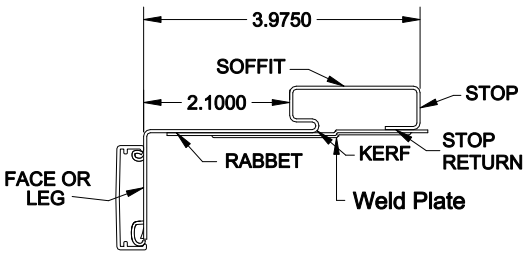

REDIFLEX BASE PROFILE SECTIONS LANCED WITH ALUMINUM CASING

KERF 1-3/4" DOOR BASE

STANDARD 1-3/4" DOOR BASE

STANDARD 1-3/8" DOOR BASE

REDIFLEX CLOSURE SECTIONS SIZES RANGE FROM 4" TO 10-1/2" WALL SIZES

REDIFLEX CLOSURE SECTION