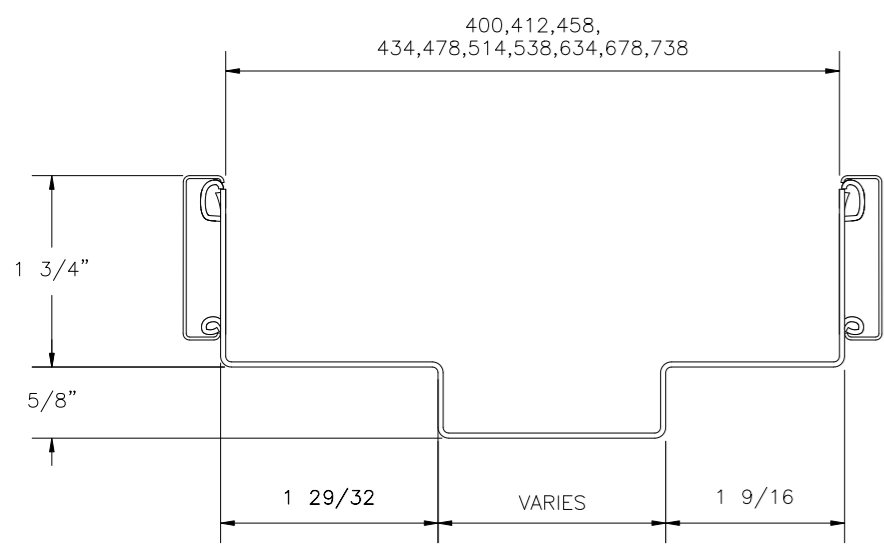

FRAME DETAILS

REDIFRAME SECTION
NO GLAZING BEAD

REDIFRAME SECTION
WITH APPLIED GLAZING BEAD

MULLION SECTION WITH
APPLIED GLAZING BEAD
BOTH SIDES

MULLION FOR SIDELITE
OR TRANSOM WITH
GLAZING BEAD ONE SIDE
AND DOOR OTHER SIDE