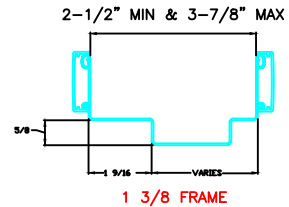

DUNBARTON REDIFRAME SECTIONS WITH ALUMINUM CASING
 WALL SIZES ARE DONE IN INCREMENTS OF 1/8" ONLY
 THESE FRAMES CAN BE SUPPLIED IN 20GA, & 18GA IN BOTH CRS & GALVANIZED

KERF SINGLE RABBET REDIFRAME

KERF REDIFRAME

STANDARD 1 3/4 - 1 3/8 REDIFRAME

1 3/4 FRAME

1 3/4 SINGLE RABBET REDIFRAME

1 3/4 - 1 3/4
 COMMUNICATING EQUAL RABBET REDIFRAME

CASED OPENING NO STOP REDIFRAME

1 3/8 FRAME