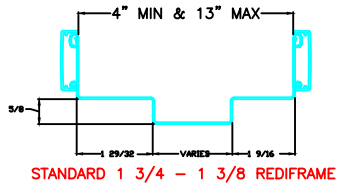

DUNBARTON REDIFRAME SECTIONS WITH ALUMINUM CASING
 WALL SIZES ARE DONE IN INCREMENTS OF 1/8" ONLY
 THESE FRAMES CAN BE SUPPLIED IN 20GA, & 18GA IN BOTH CRS & GALVANIZED

KERF SINGLE RABBET REDIFRAME

KERF REDIFRAME

STANDARD 1 3/4 - 1 3/8 REDIFRAME

1 3/4 FRAME

1 3/4 SINGLE RABBET REDIFRAME

1 3/4 - 1 3/4
 COMMUNICATING EQUAL RABBET REDIFRAME

CASED OPENING NO STOP REDIFRAME

1 3/8 FRAME