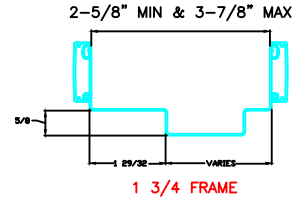

DUNBARTON REDIFRAME SECTIONS WITH ALUMINUM CASING
 WALL SIZES ARE DONE IN INCREMENTS OF 1/8" ONLY
 THESE FRAMES CAN BE SUPPLIED IN 20GA, & 18GA IN BOTH CRS & GALVANIZED

KERF SINGLE RABBET REDIFRAME

KERF REDIFRAME

STANDARD 1 3/4 - 1 3/8 REDIFRAME

1 3/4 FRAME

1 3/4 SINGLE RABBET REDIFRAME

1 3/4 - 1 3/4
 COMMUNICATING EQUAL RABBET REDIFRAME

CASED OPENING NO STOP REDIFRAME

1 3/8 FRAME