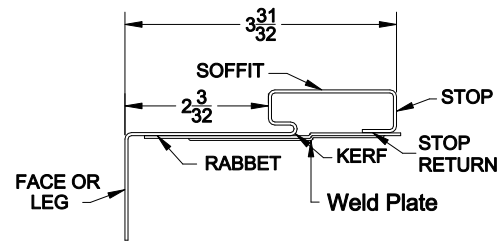

REDIFLEX BASE PROFILE SECTIONS NAIL HOLE ONLY

KERF 1-3/4" DOOR BASE

STANDARD 1-3/4" DOOR BASE

STANDARD 1-3/8" DOOR BASE

REDIFLEX CLOSURE SECTIONS RANGE FROM 4" TO 10-1/2" WALL SIZES

REDIFLEX CLOSURE SECTION

KERF REDIFLEX - WOOD CASING

T-MARK USED FOR CASING ALIGNMENT & NAIL HOLE INDICATOR