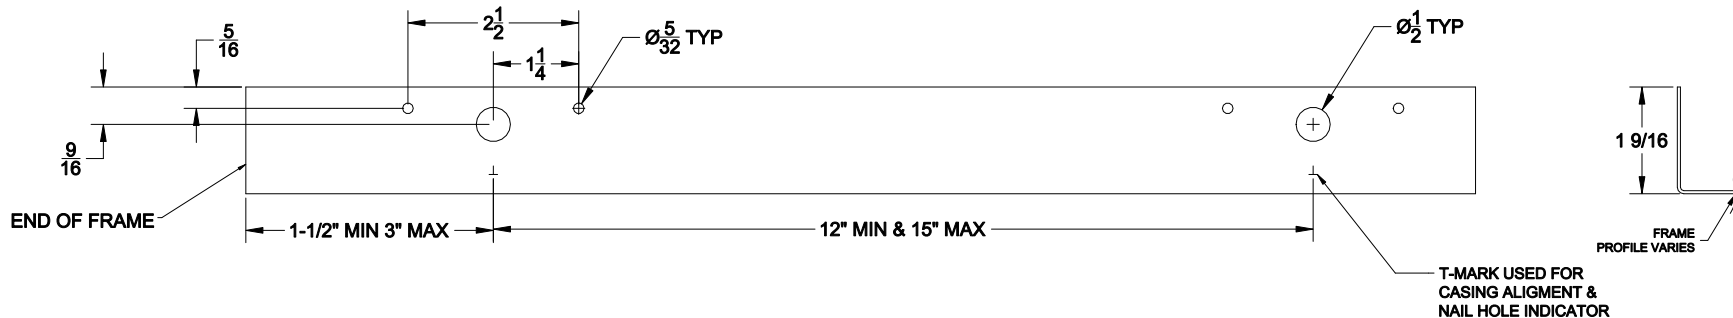

REDIFLEX BASE PROFILE SECTIONS NAIL HOLE ONLY

KERF 1-3/4" DOOR BASE

STANDARD 1-3/4" DOOR BASE

STANDARD 1-3/8" DOOR BASE

REDIFLEX CLOSURE SECTIONS RANGE FROM 4" TO 10-1/2" WALL SIZES

REDIFLEX CLOSURE SECTION

KERF REDIFLEX - WOOD CASING

T-MARK USED FOR CASING ALIGNMENT & NAIL HOLE INDICATOR