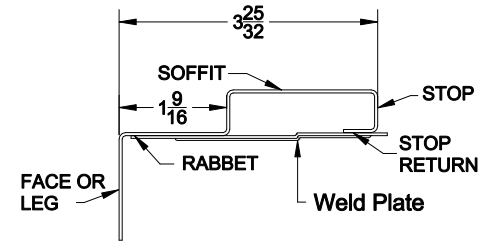

REDIFLEX BASE PROFILE SECTIONS NAIL HOLE ONLY

KERF 1-3/4" DOOR BASE

STANDARD 1-3/4" DOOR BASE

STANDARD 1-3/8" DOOR BASE

REDIFLEX CLOSURE SECTIONS RANGE FROM 4" TO 10-1/2" WALL SIZES

REDIFLEX CLOSURE SECTION

KERF REDIFLEX - WOOD CASING

T-MARK USED FOR CASING ALIGNMENT & NAIL HOLE INDICATOR