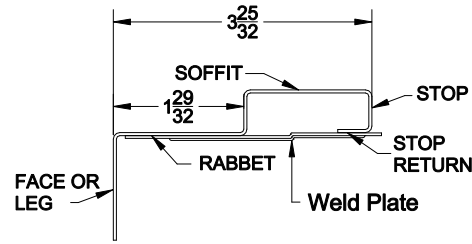

REDIFLEX BASE PROFILE SECTIONS NAIL HOLE ONLY

KERF 1-3/4" DOOR BASE

STANDARD 1-3/4" DOOR BASE

STANDARD 1-3/8" DOOR BASE

REDIFLEX CLOSURE SECTIONS RANGE FROM 4" TO 10-1/2" WALL SIZES

REDIFLEX CLOSURE SECTION

KERF REDIFLEX - WOOD CASING

T-MARK USED FOR CASING ALIGNMENT & NAIL HOLE INDICATOR