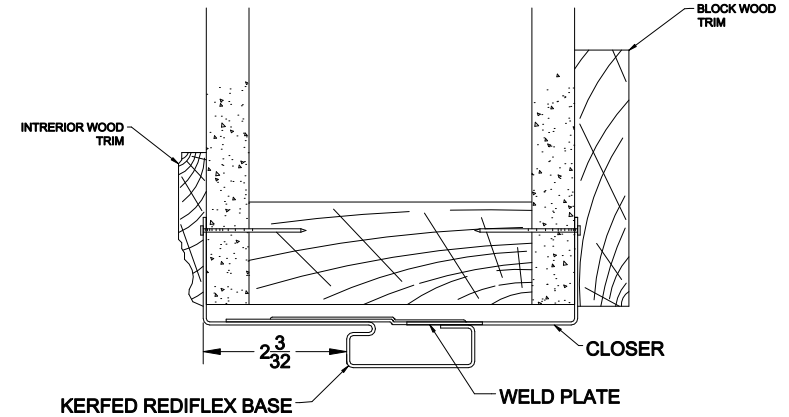

REDIFLEX BASE PROFILE SECTIONS NAIL HOLE ONLY

KERF 1-3/4" DOOR BASE

STANDARD 1-3/4" DOOR BASE

STANDARD 1-3/8" DOOR BASE

REDIFLEX CLOSURE SECTIONS RANGE FROM 4" TO 10-1/2" WALL SIZES

REDIFLEX CLOSURE SECTION

KERF REDIFLEX - WOOD CASING

T-MARK USED FOR CASING ALIGNMENT & NAIL HOLE INDICATOR