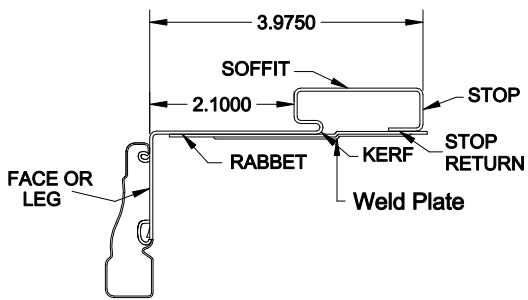

## REDIFLEX BASE PROFILE SECTIONS LANCED WITH S56 CASING

KERF 1-3/4" DOOR BASE

STANDARD 1-3/4" DOOR BASE

STANDARD 1-3/8" DOOR BASE

## REDIFLEX CLOSURE SECTIONS RANGE FROM 4" TO 10-12" WALL SIZES

REDIFLEX CLOSURE SECTION