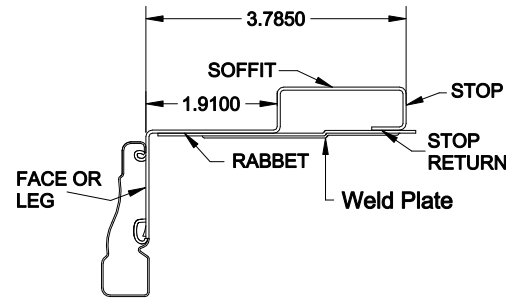

## REDIFLEX BASE PROFILE SECTIONS LANCED WITH S56 CASING

KERF 1-3/4" DOOR BASE

STANDARD 1-3/4" DOOR BASE

STANDARD 1-3/8" DOOR BASE

## REDIFLEX CLOSURE SECTIONS RANGE FROM 4" TO 10-12" WALL SIZES

REDIFLEX CLOSURE SECTION