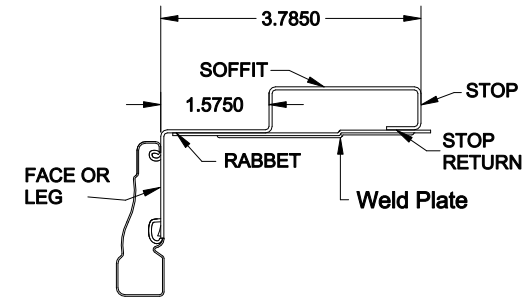

## REDIFLEX BASE PROFILE SECTIONS LANCED WITH S56 CASING

KERF 1-3/4" DOOR BASE

STANDARD 1-3/4" DOOR BASE

STANDARD 1-3/8" DOOR BASE

## REDIFLEX CLOSURE SECTIONS RANGE FROM 4" TO 10-12" WALL SIZES

REDIFLEX CLOSURE SECTION