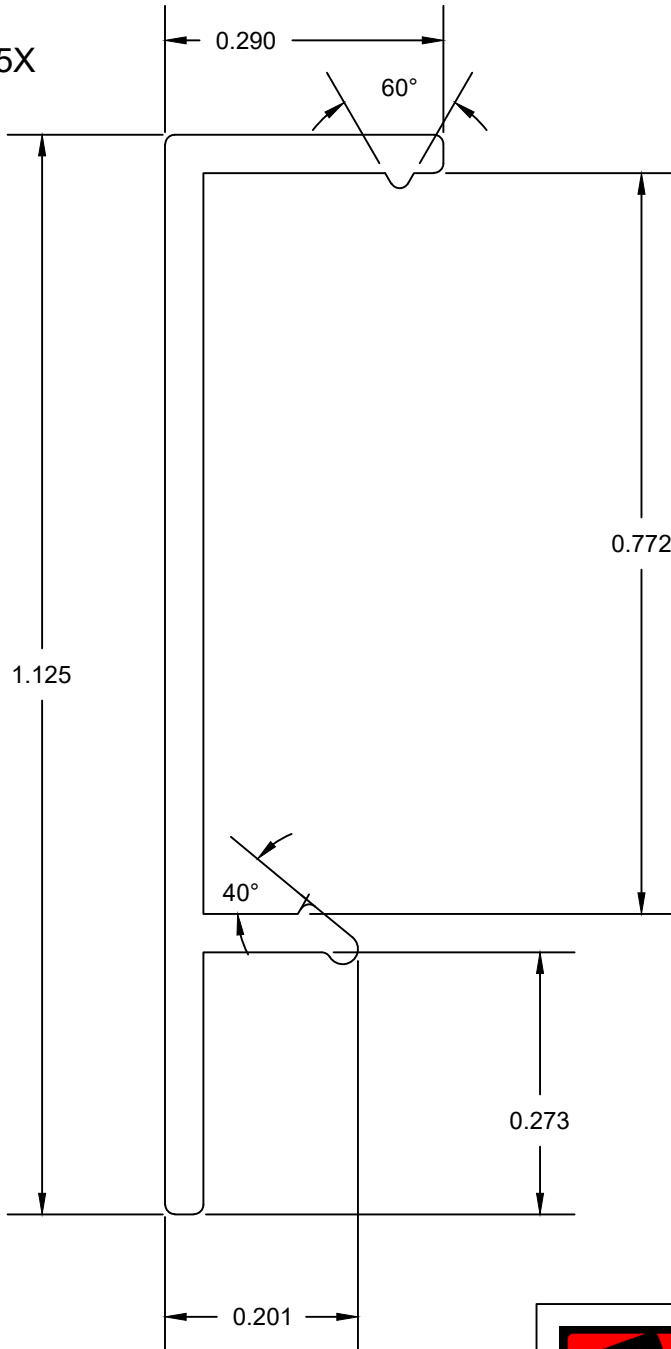

MANUFACTURER:

RIOT GLASS

PART NO. A-09005

REV.

PART NAME: FULL FRAME CAP CLR

SCALE 5X

SCALE FULL

EXPOSED

RIOT GLASS, INC
17941 BROOKSHIRE LN
HUNTINGTON BEACH, CA
92647

UNMARKED WALLS: .040

UNMARKED CORNERS: .010

CLASS: SOLID

MATERIAL: ALUM. 6063-T5

UNLESS OTHERWISE NOTED ALL DIMENSIONS WILL CONFORM TO THE ALUMINUM ASSOCIATION PUBLISHED STANDARDS