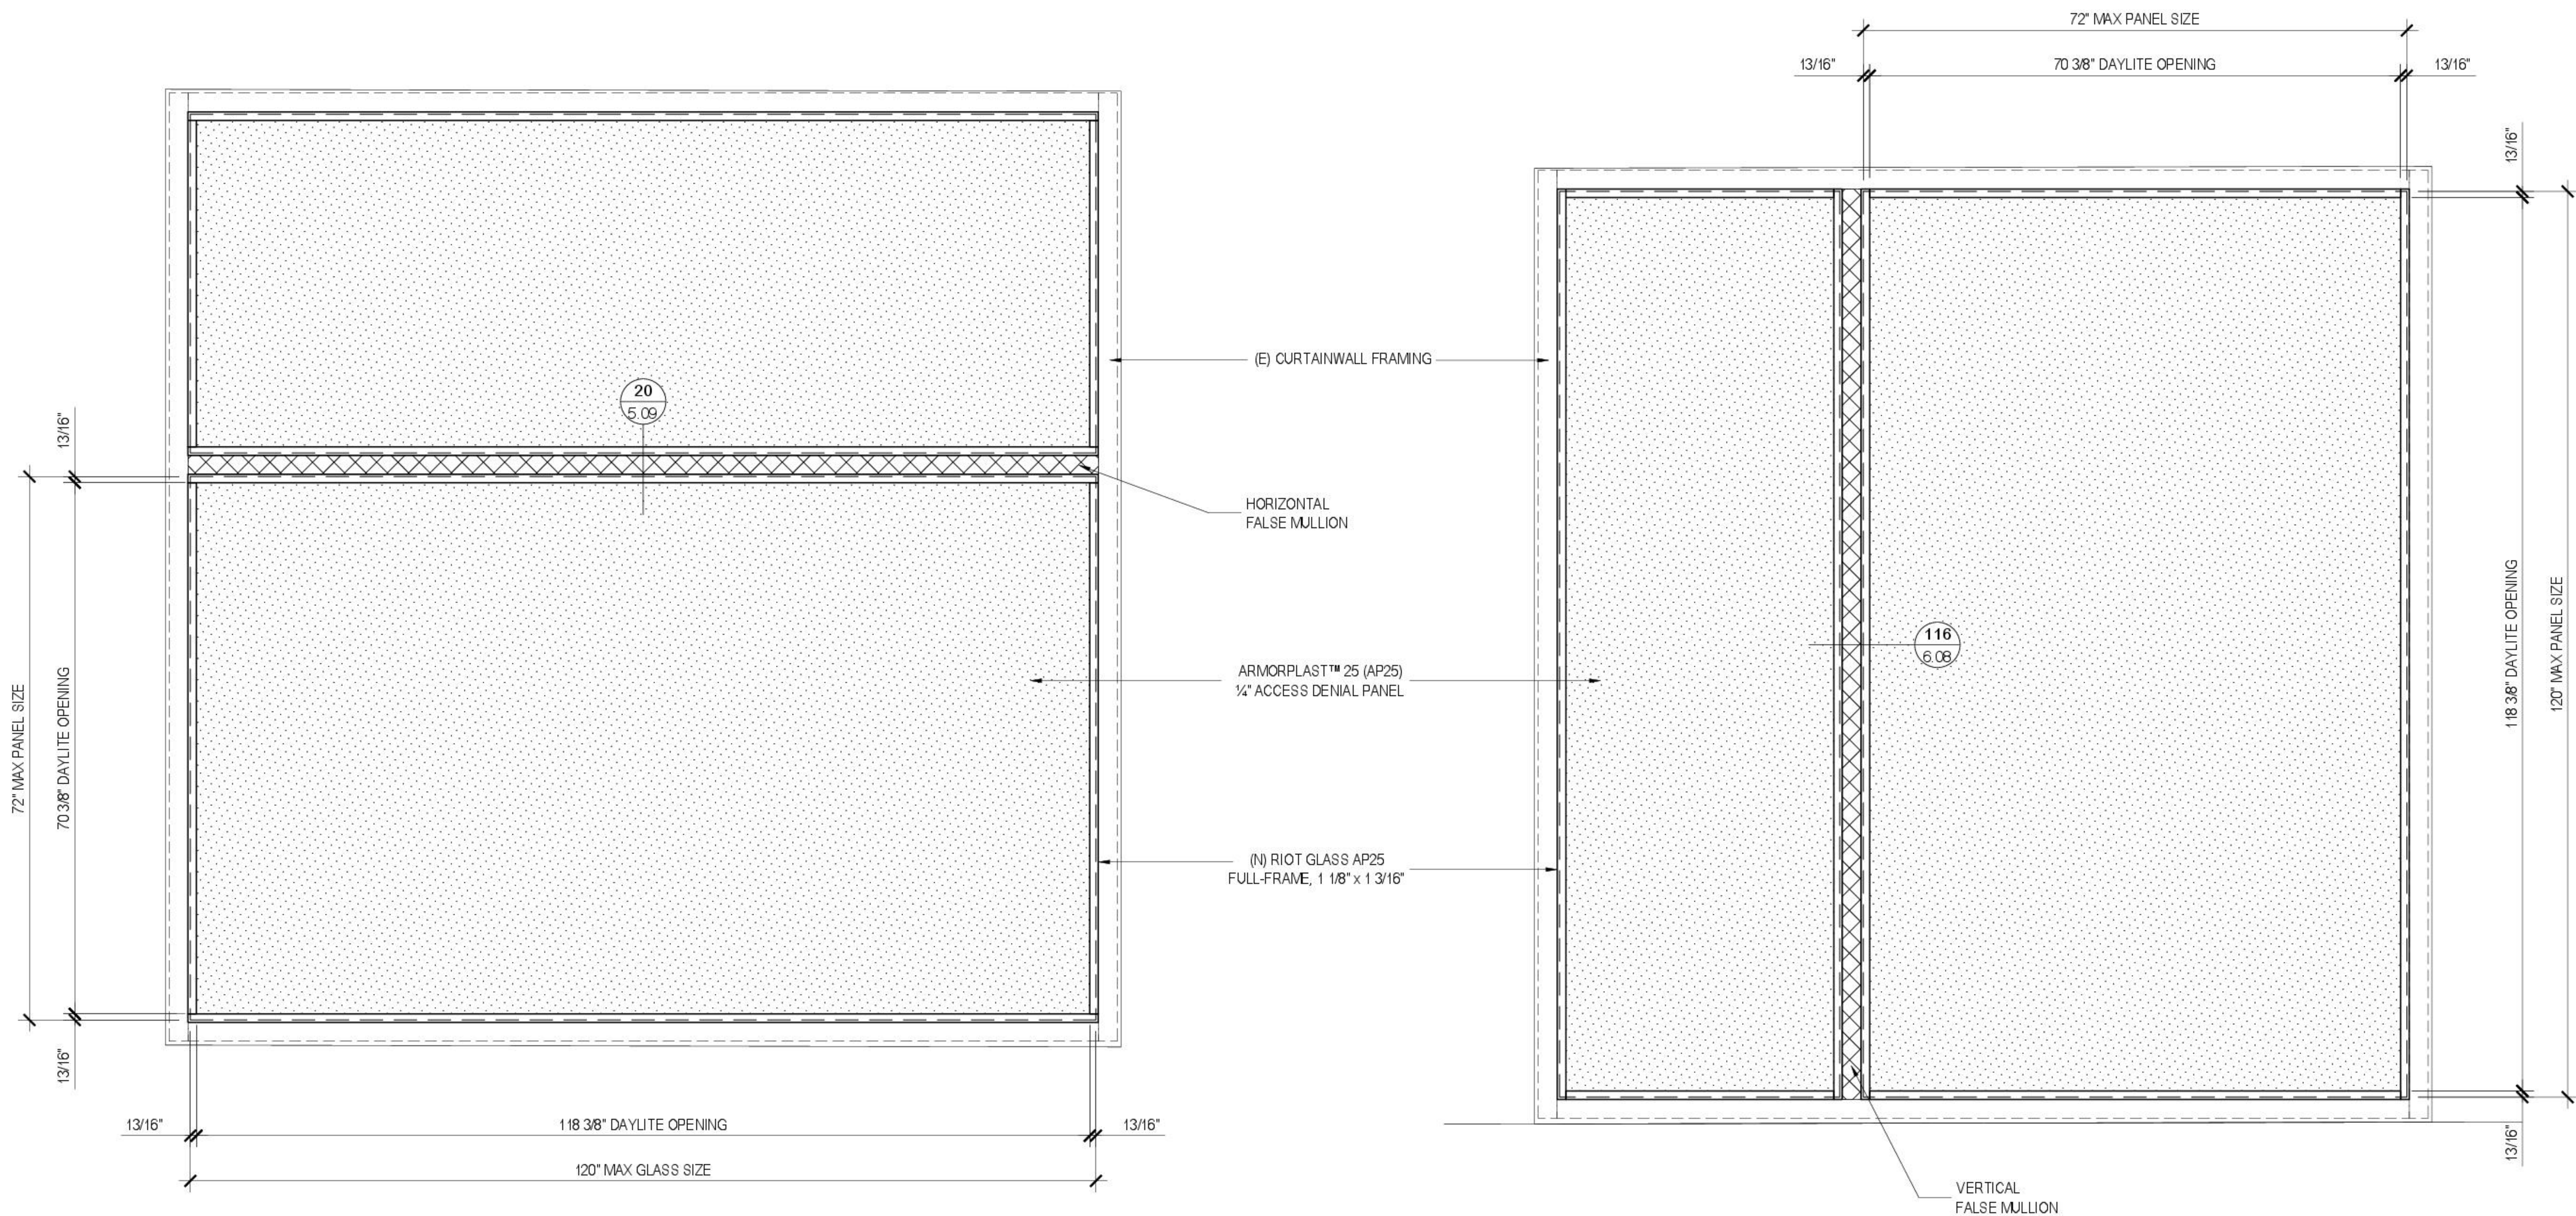

DATE
SCALE 1" = 1' - 0"
DRAWN
JOB
SHEET

J 1 THUS	(E) CURTAINWALL FRAMING (BY OTHERS)
	RIOT GLASS AP25 FULL-FRAME, 1 1/8" x 1 3/16"
	ARMORPLAST™ 25 (AP25) 1/4" ACCESS DENIAL PANEL
	FINISH TO BE DETERMINED

INTERIOR VIEW (BACK GLAZING)

CAN BE MOUNTED AS OVER GLAZING
 OR BACK GLAZING PROVIDED
 THERE IS AMPLE FRAMING DEPTH.
 SHALLOW FRAMING MAY BE BETTER
 SUITED FOR SURFACE MOUNT.

K 1 THUS	(E) CURTAINWALL FRAMING (BY OTHERS)
	RIOT GLASS AP25 FULL-FRAME, 1 1/8" x 1 3/16"
	ARMORPLAST™ 25 (AP25) 1/4" ACCESS DENIAL PANEL
	FINISH TO BE DETERMINED