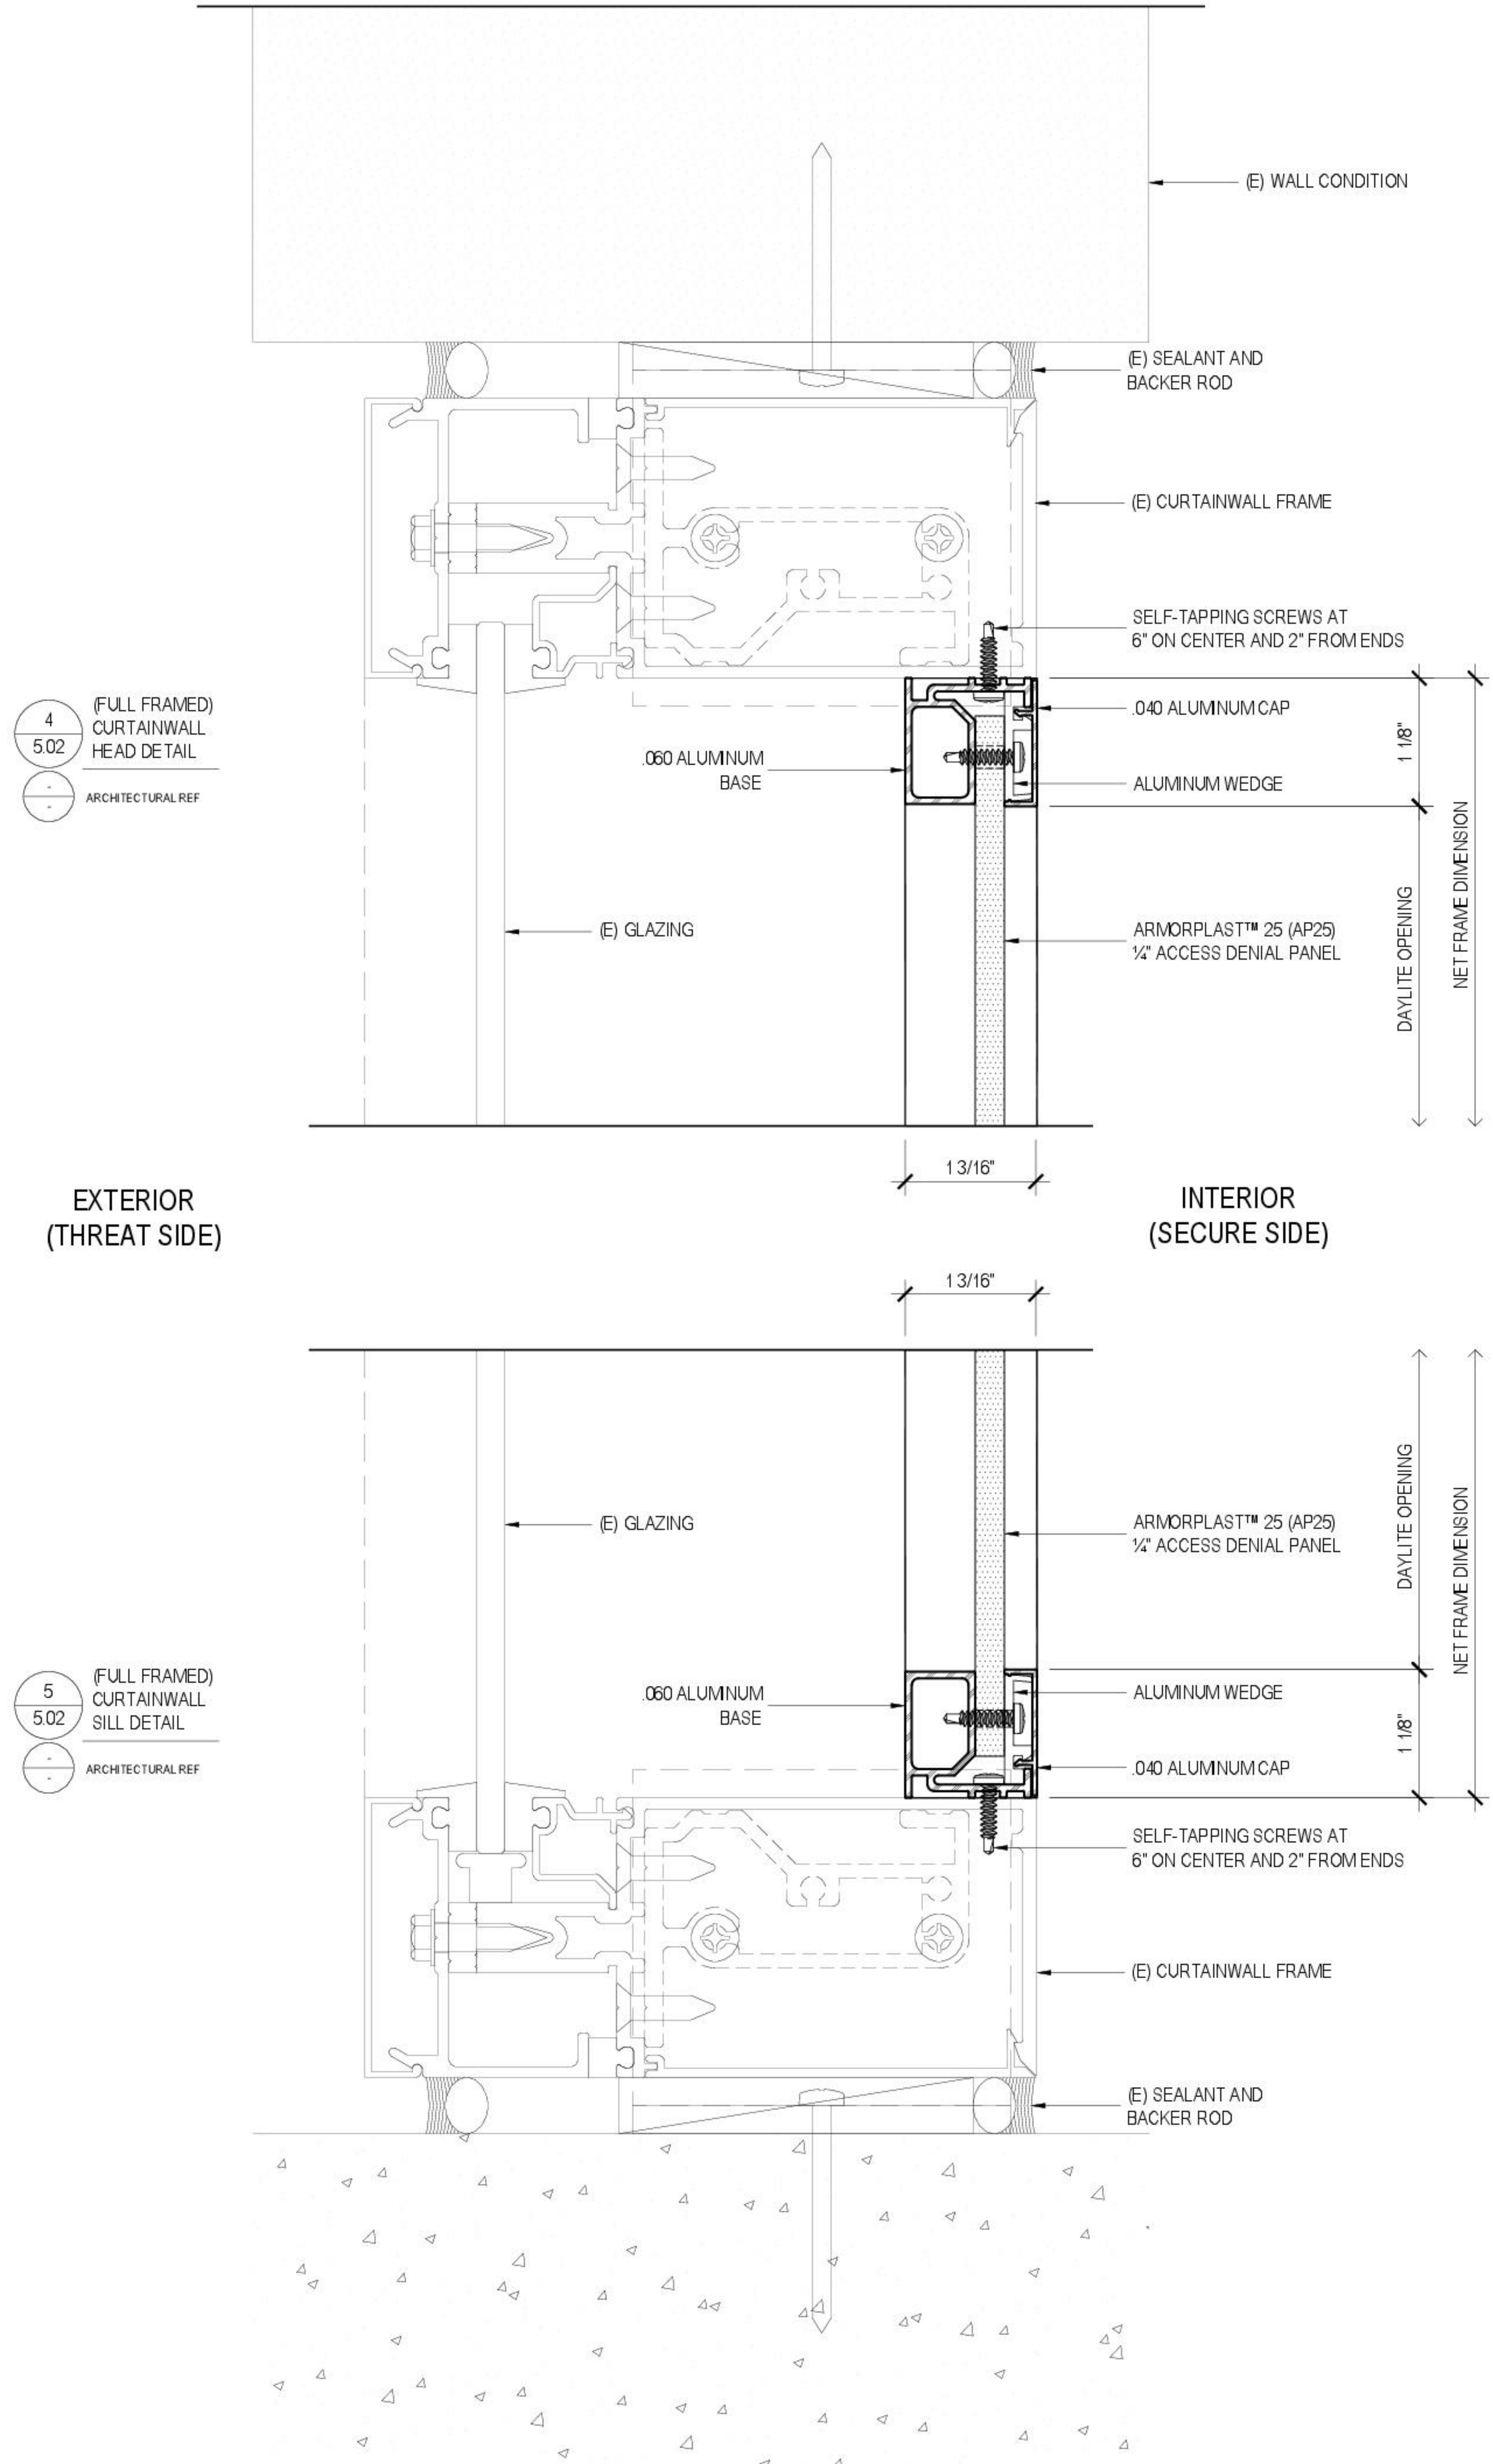

**CURTAINWALL**  
**HEAD & SILL DETAILS**  
**(FULL FRAME)**

DATE
SCALE FULL
DRAWN
JOB
SHEET

4  
5.02  
(FULL FRAMED)  
CURTAINWALL  
HEAD DETAIL  
ARCHITECTURAL REF

5  
5.02  
(FULL FRAMED)  
CURTAINWALL  
SILL DETAIL  
ARCHITECTURAL REF

6  
5.02  
(FULL FRAMED)  
CURTAINWALL  
HORIZONTAL  
ARCHITECTURAL REF

THIS DRAWING IS NOT TO SCALE IF NOT PRINTED ON A 24\"/>