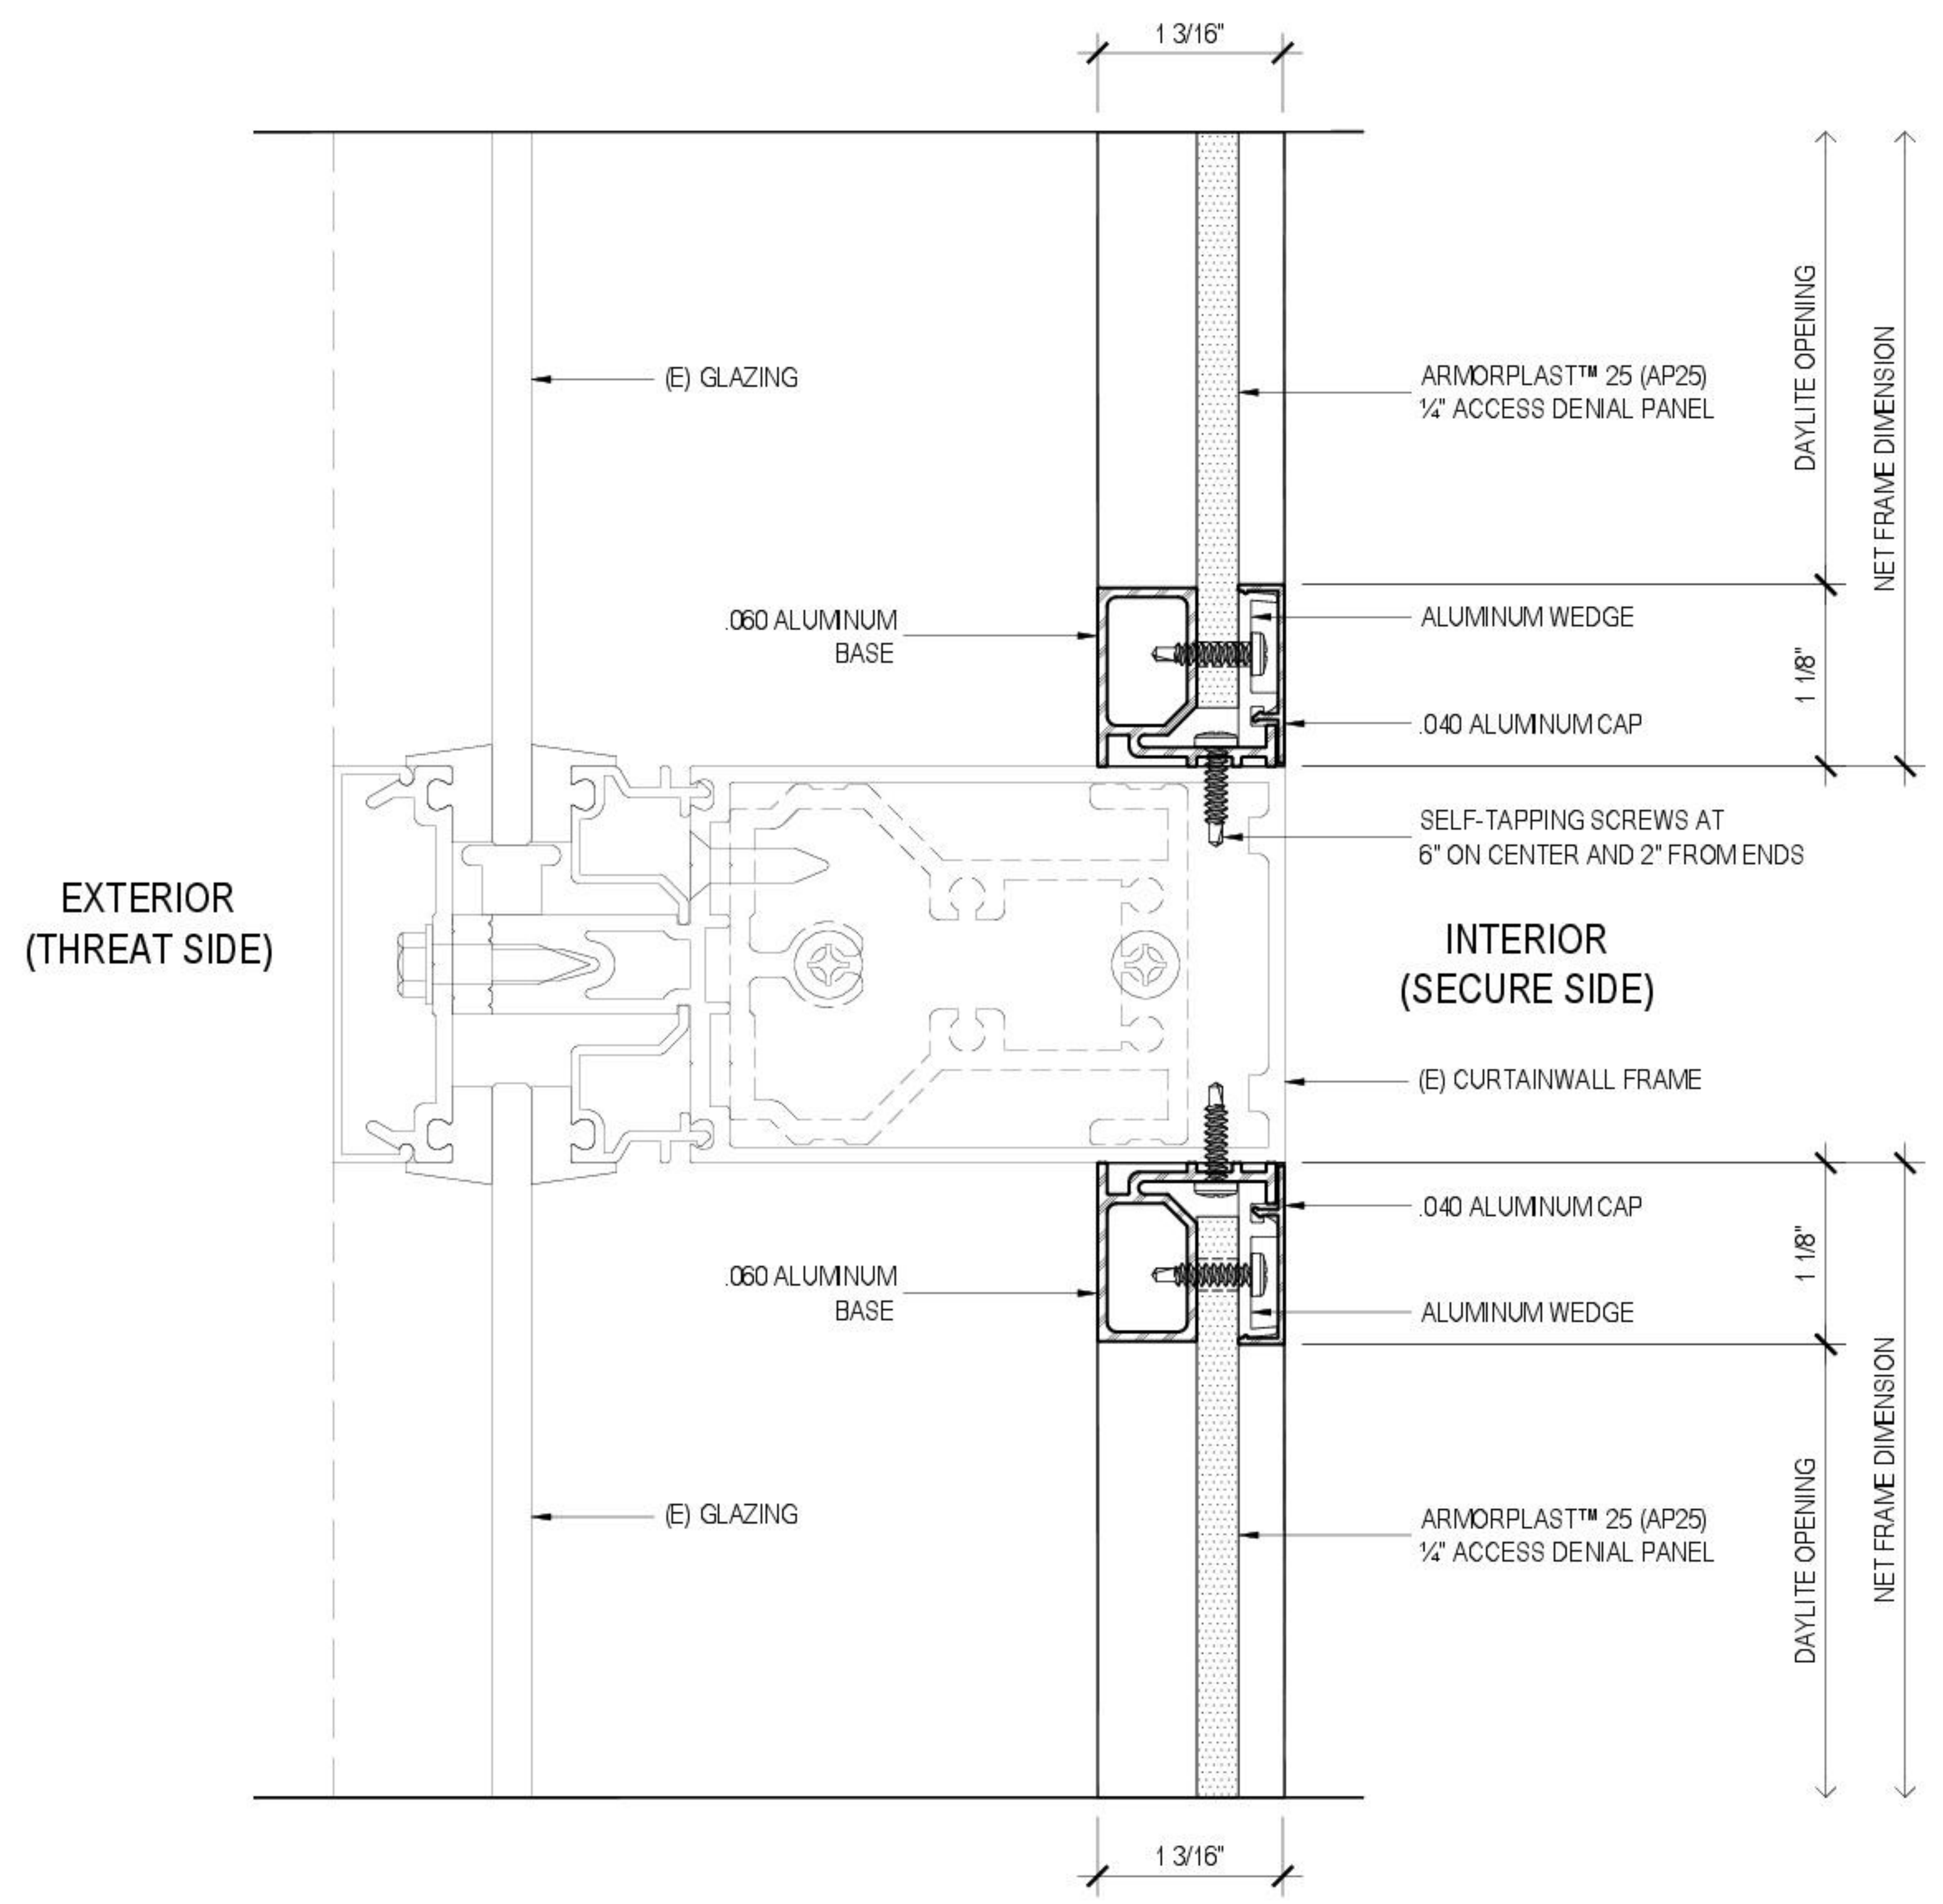

**CURTAINWALL**  
**HEAD & SILL DETAILS**  
**(FULL FRAME)**

DATE
SCALE FULL
DRAWN
JOB
SHEET

4  
5.02  
(FULL FRAMED)  
CURTAINWALL  
HEAD DETAIL  
ARCHITECTURAL REF

5  
5.02  
(FULL FRAMED)  
CURTAINWALL  
SILL DETAIL  
ARCHITECTURAL REF

6  
5.02  
(FULL FRAMED)  
CURTAINWALL  
HORIZONTAL  
ARCHITECTURAL REF

THIS DRAWING IS NOT TO SCALE IF NOT PRINTED ON A 24\"/>