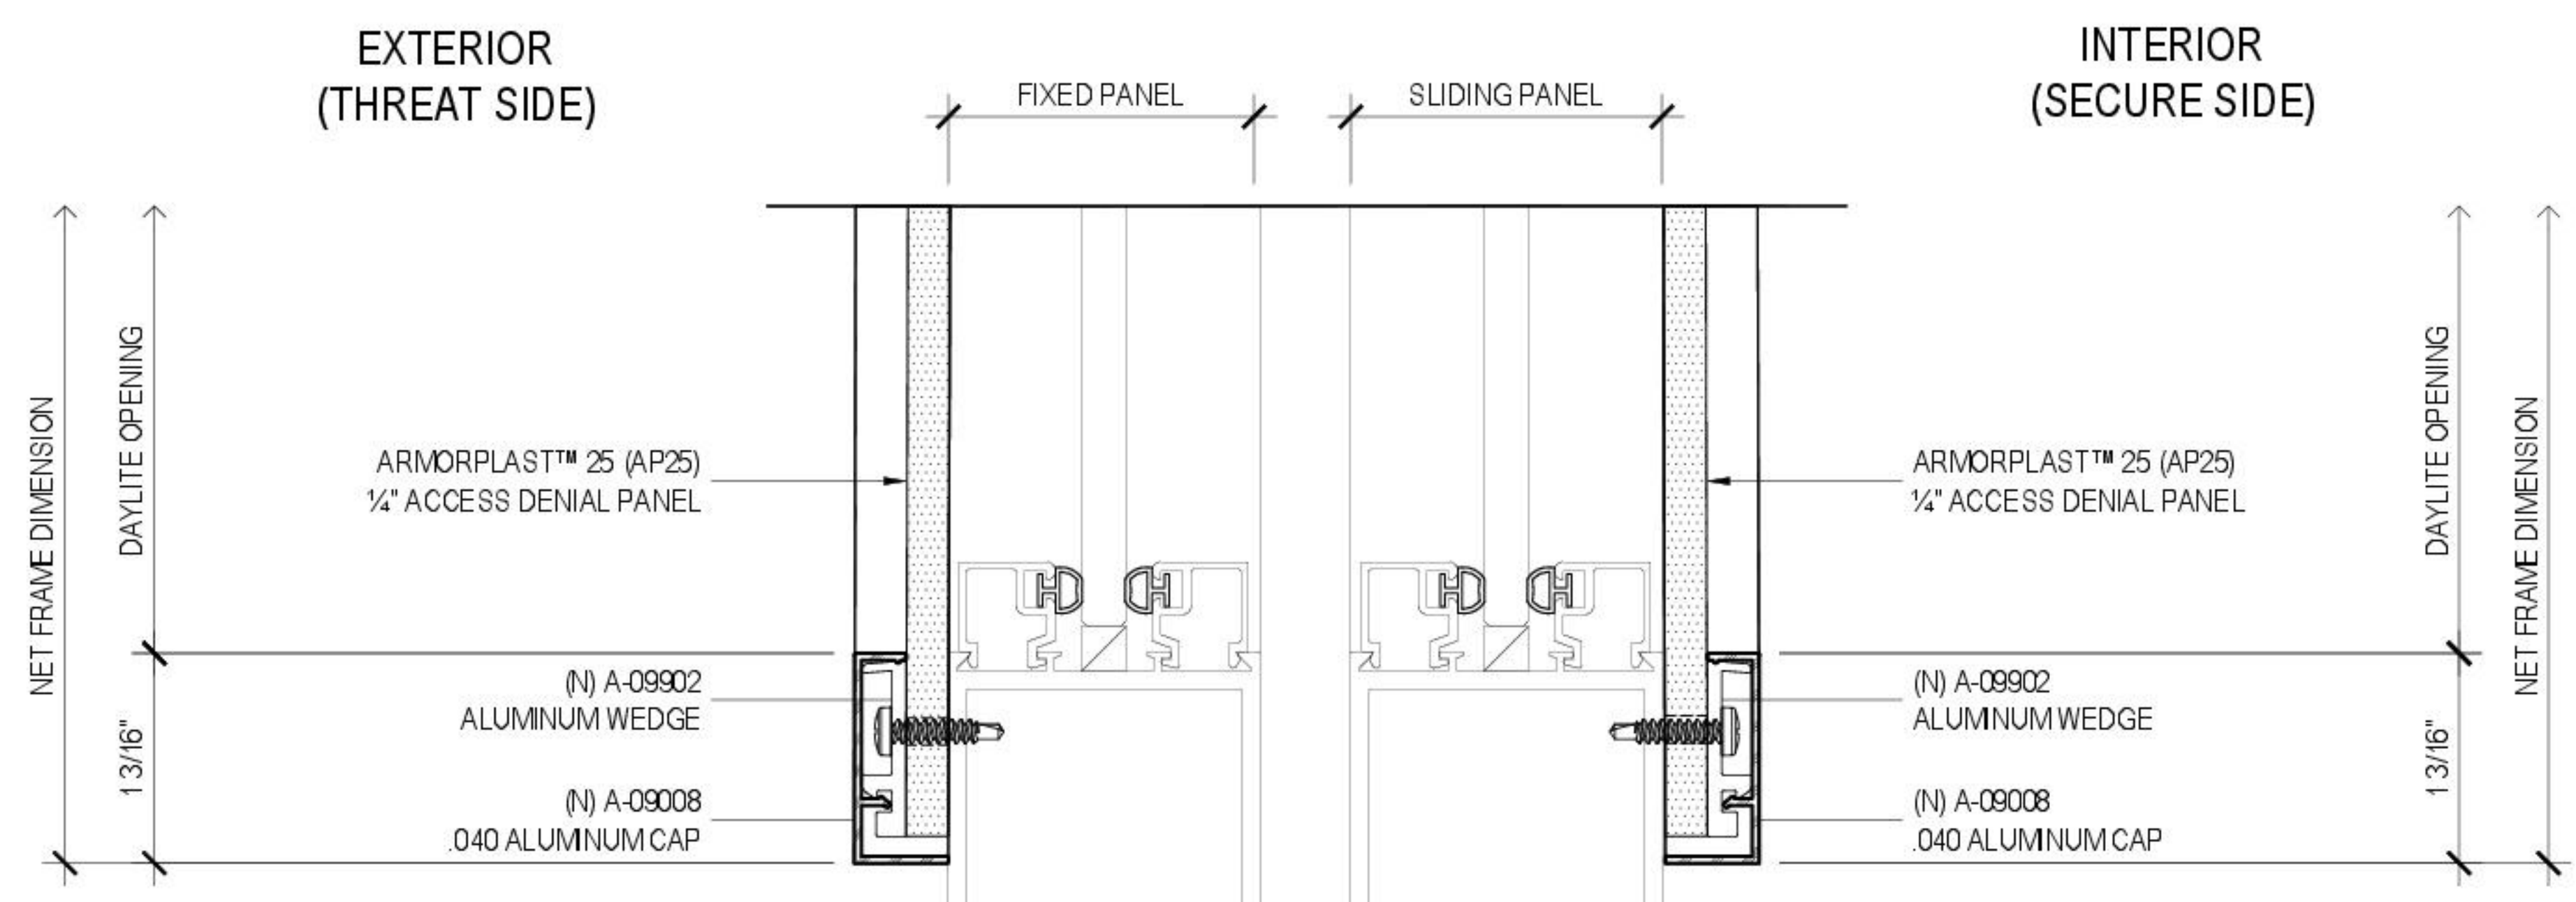

12 (SURFACE MOUNT)  
5.05 SLIDING DOOR HEAD DETAIL  
ARCHITECTURAL REF

13 (SURFACE MOUNT)  
5.05 SLIDING DOOR SILL DETAIL  
ARCHITECTURAL REF

REVISIONS	BY
△	
△	
△	
△	
△	
△	

**RIOT GLASS**  
 RIOT GLASS, INC.  
 17941 BROOKSHIRE LANE  
 HUNTINGTON BEACH, CA 92647  
 (800) 580 - 2303

**RIOT GLASS FRAMING DETAILS**  
 AVAILABLE IN USA & CANADA

**SLIDING DOOR & FIXED PANEL HEAD & SILL DETAILS**

DATE
SCALE FULL
DRAWN
JOB
SHEET

THIS DRAWING IS NOT TO SCALE IF NOT PRINTED ON A 24\"/>