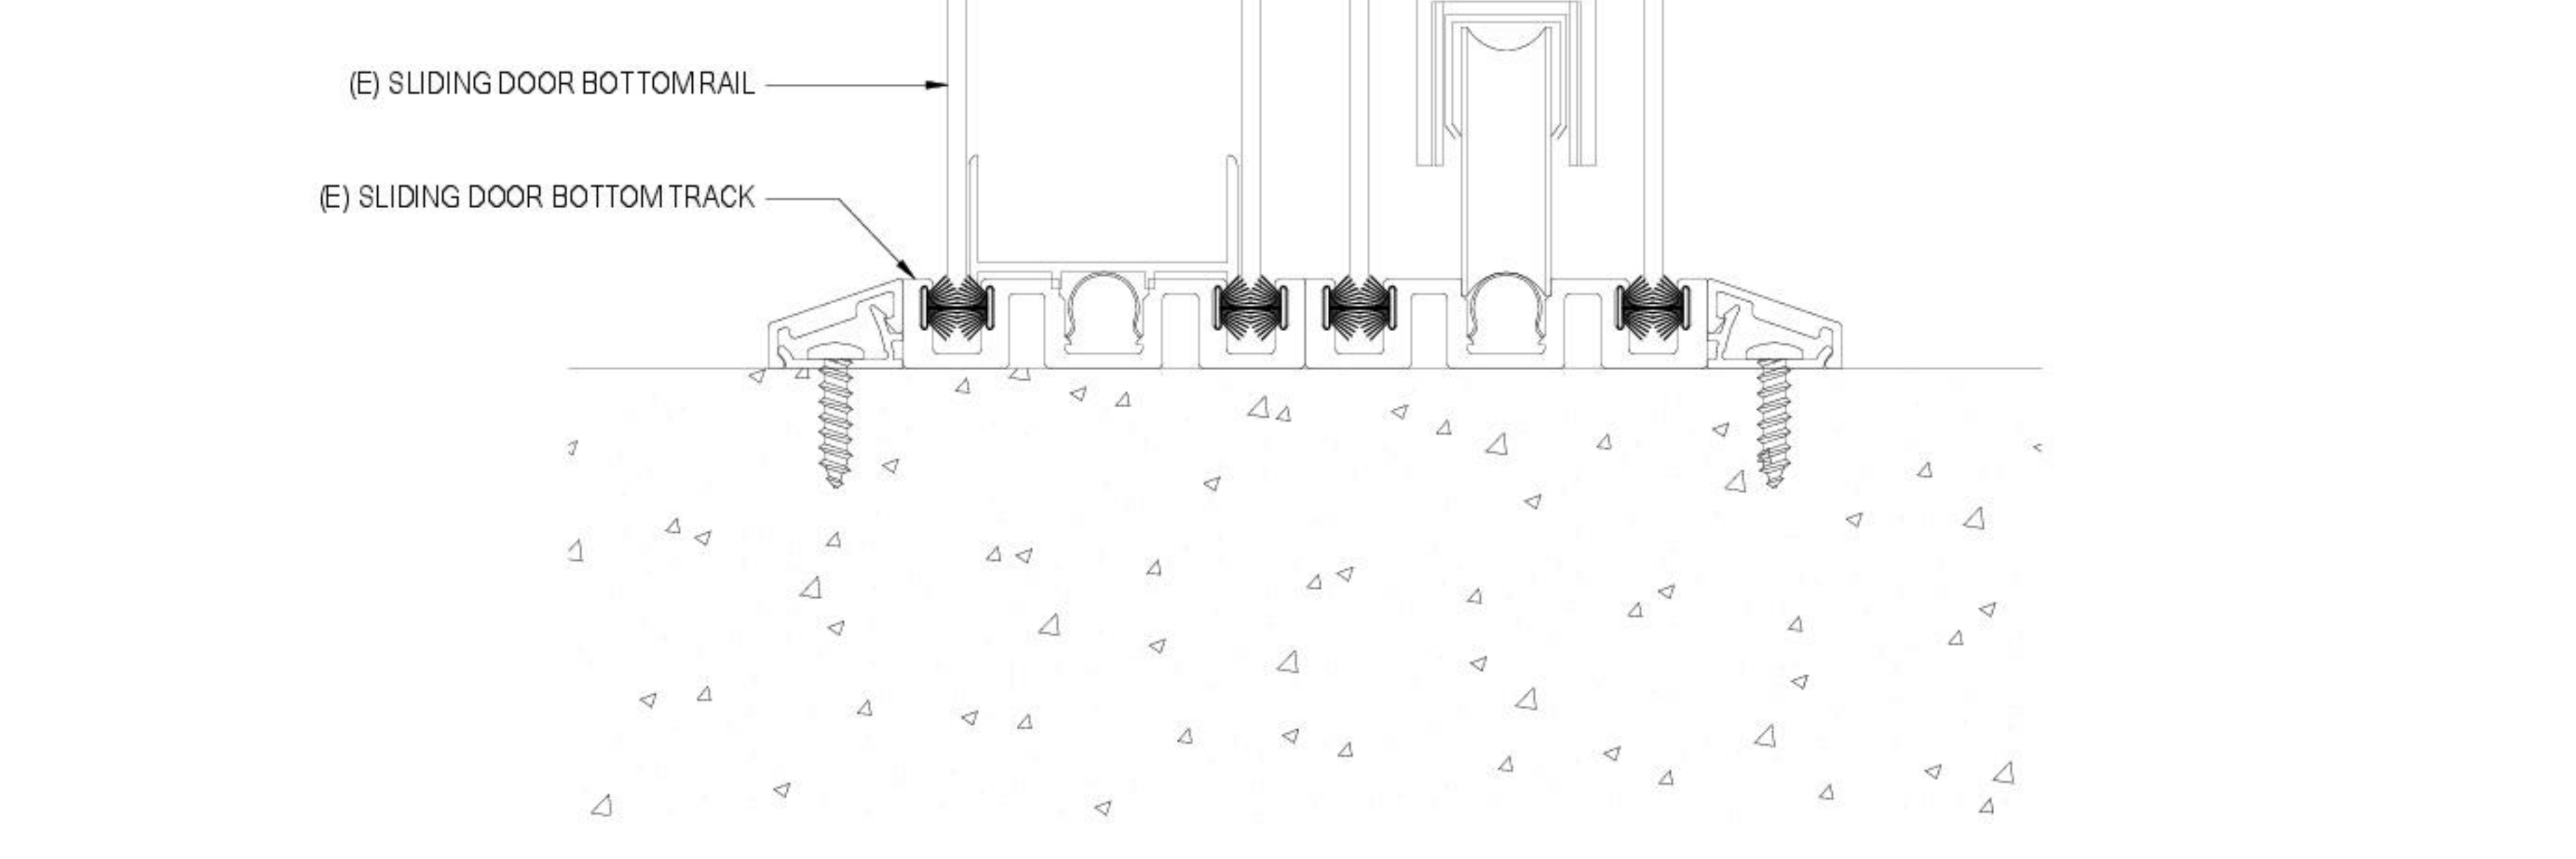

12 (SURFACE MOUNT)  
5.05 SLIDING DOOR HEAD DETAIL  
ARCHITECTURAL REF

13 (SURFACE MOUNT)  
5.05 SLIDING DOOR SILL DETAIL  
ARCHITECTURAL REF

REVISIONS	BY
△	
△	
△	
△	
△	
△	

**RIOT GLASS**  
 RIOT GLASS, INC.  
 17941 BROOKSHIRE LANE  
 HUNTINGTON BEACH, CA 92647  
 (800) 580 - 2303

**RIOT GLASS FRAMING DETAILS**  
 AVAILABLE IN USA & CANADA

**SLIDING DOOR & FIXED PANEL HEAD & SILL DETAILS**

DATE
SCALE FULL
DRAWN
JOB
SHEET

THIS DRAWING IS NOT TO SCALE IF NOT PRINTED ON A 24\"/>