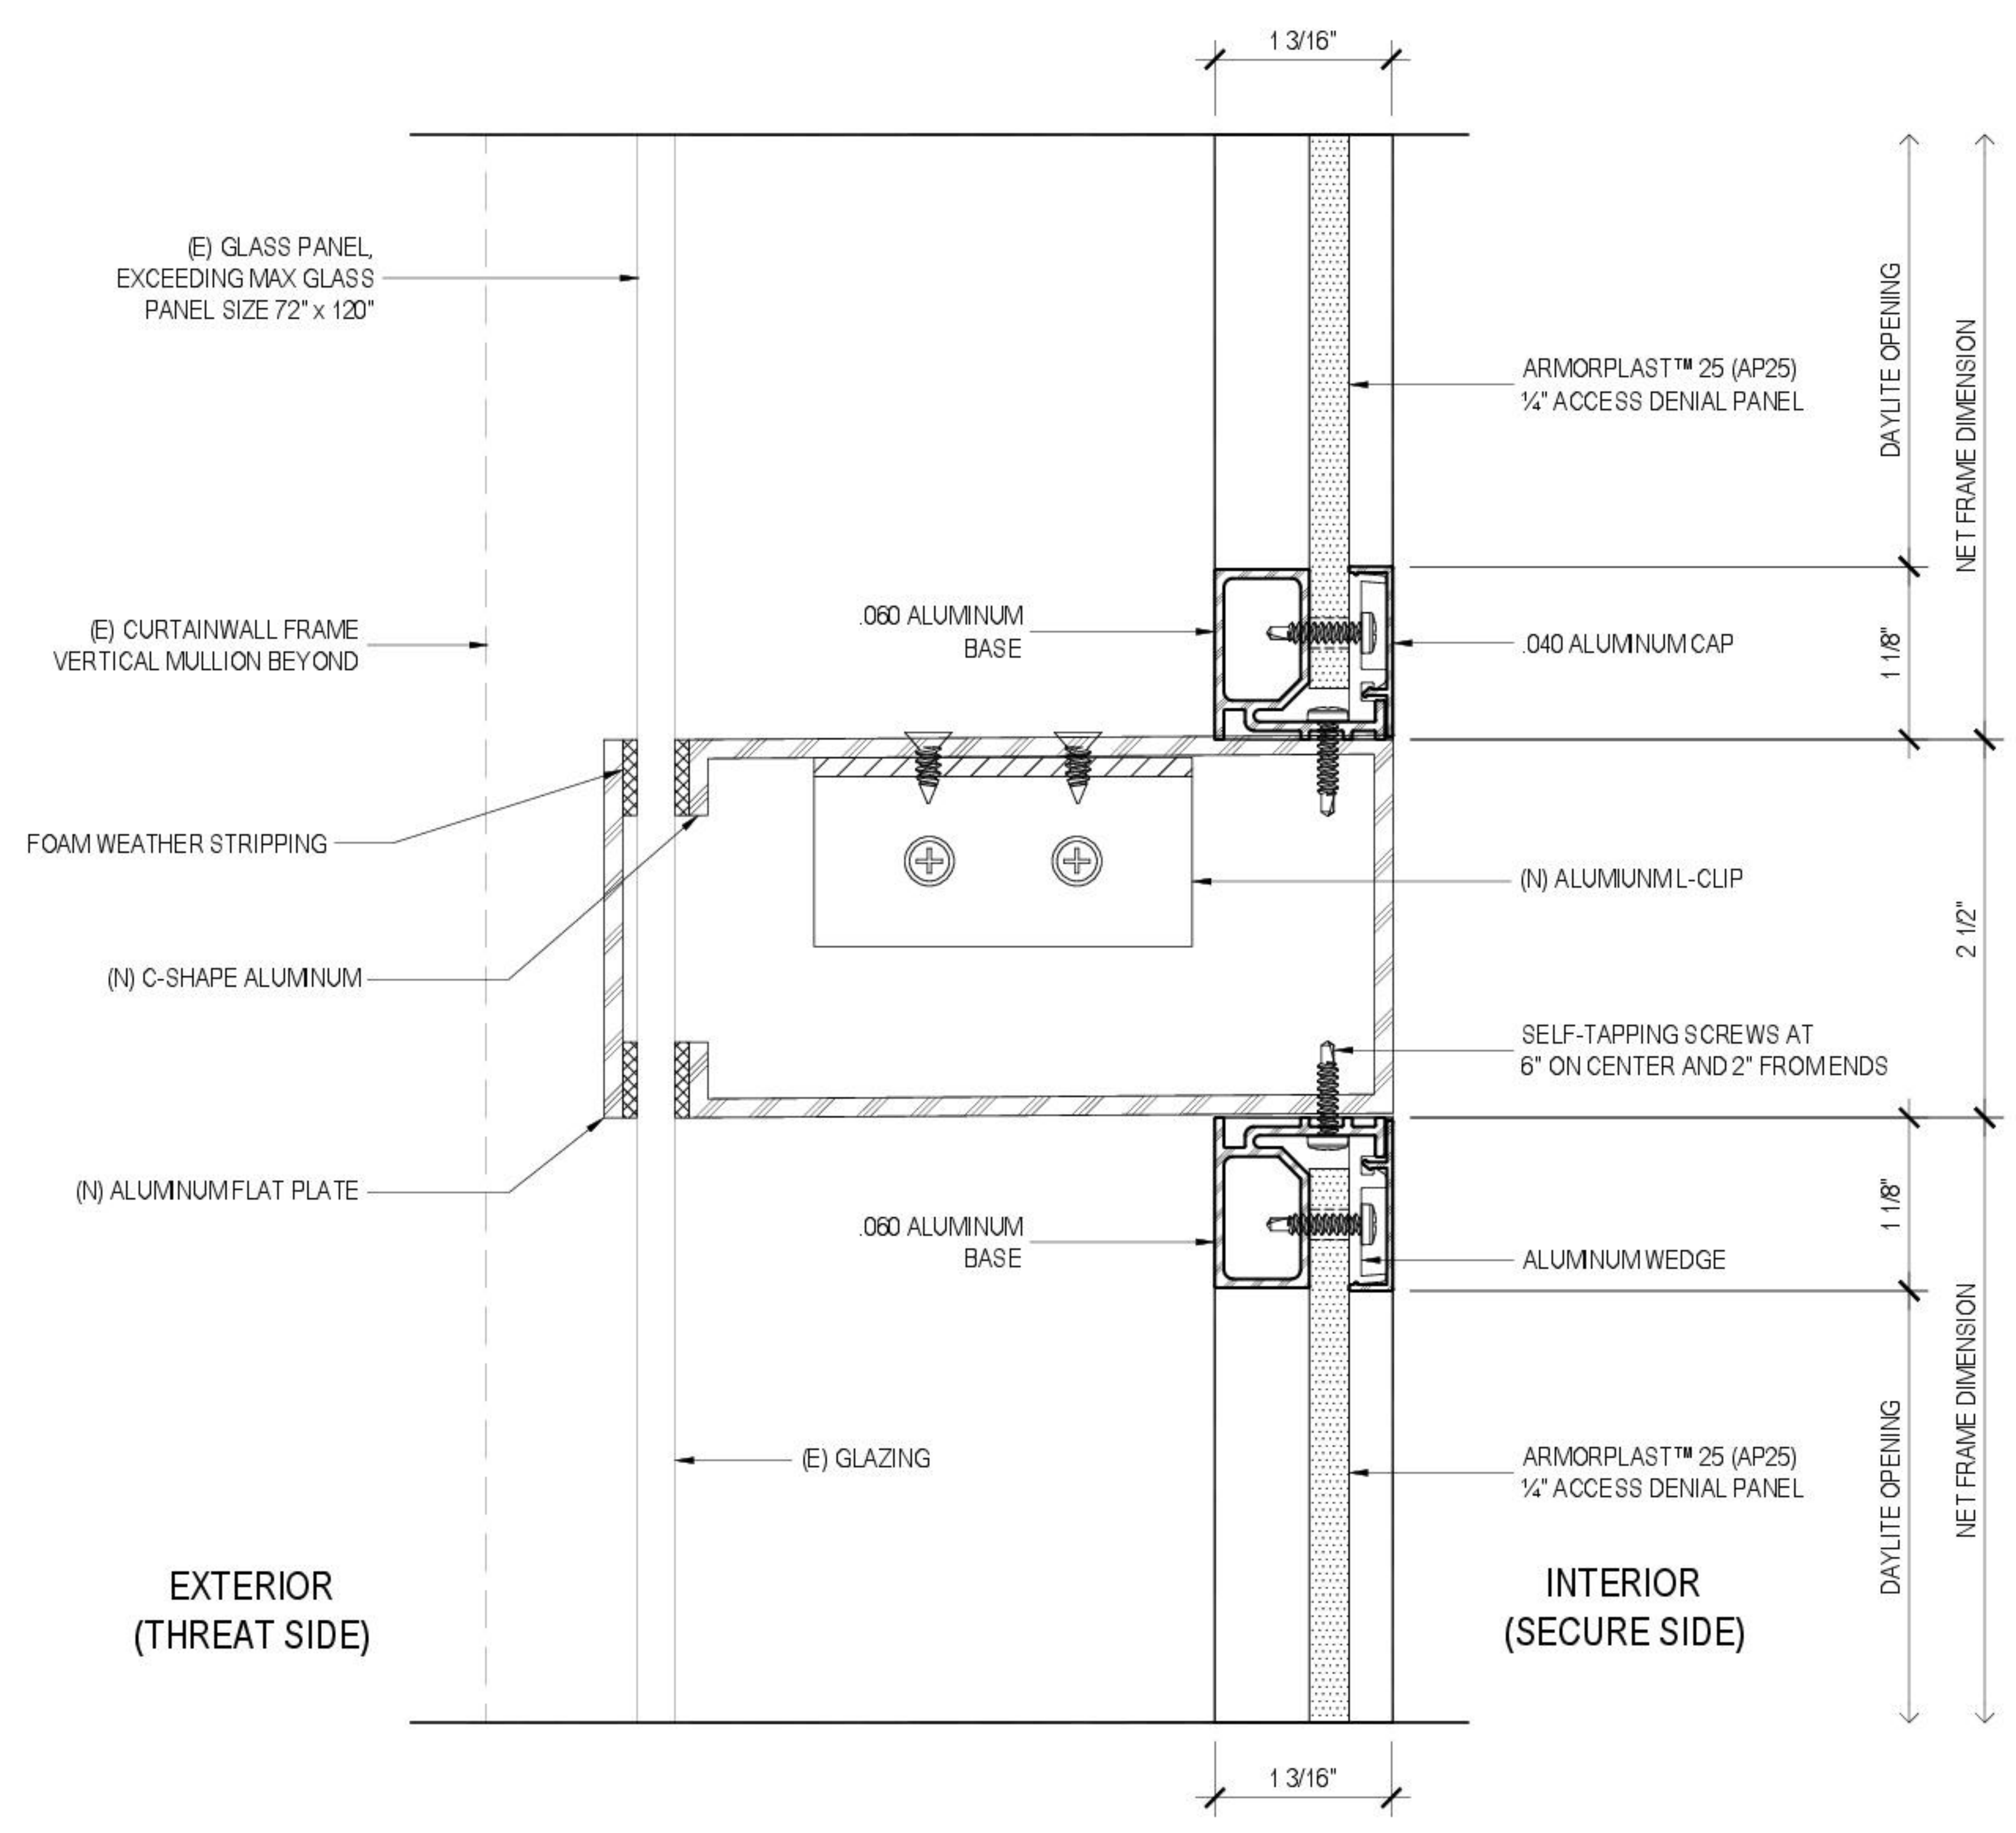

REVISIONS	BY

**RIOT GLASS**  
 RIOT GLASS, INC.  
 17941 BROOKSHIRE LANE  
 HUNTINGTON BEACH, CA 92647  
 (800) 580 - 2303

**RIOT GLASS  
 FRAMING DETAILS**  
 AVAILABLE IN USA & CANADA

**FALSE MULLION  
 JAMB DETAILS**

DATE
SCALE FULL
DRAWN
JOB
SHEET

20 (FULL FRAMED)  
 5.09 CURTAINWALL  
 HORIZ FALSE MULLION  
 ARCHITECTURAL REF

21 HORIZONTAL  
 5.09 FALSE MULLION  
 ISOMETRIC  
 ARCHITECTURAL REF