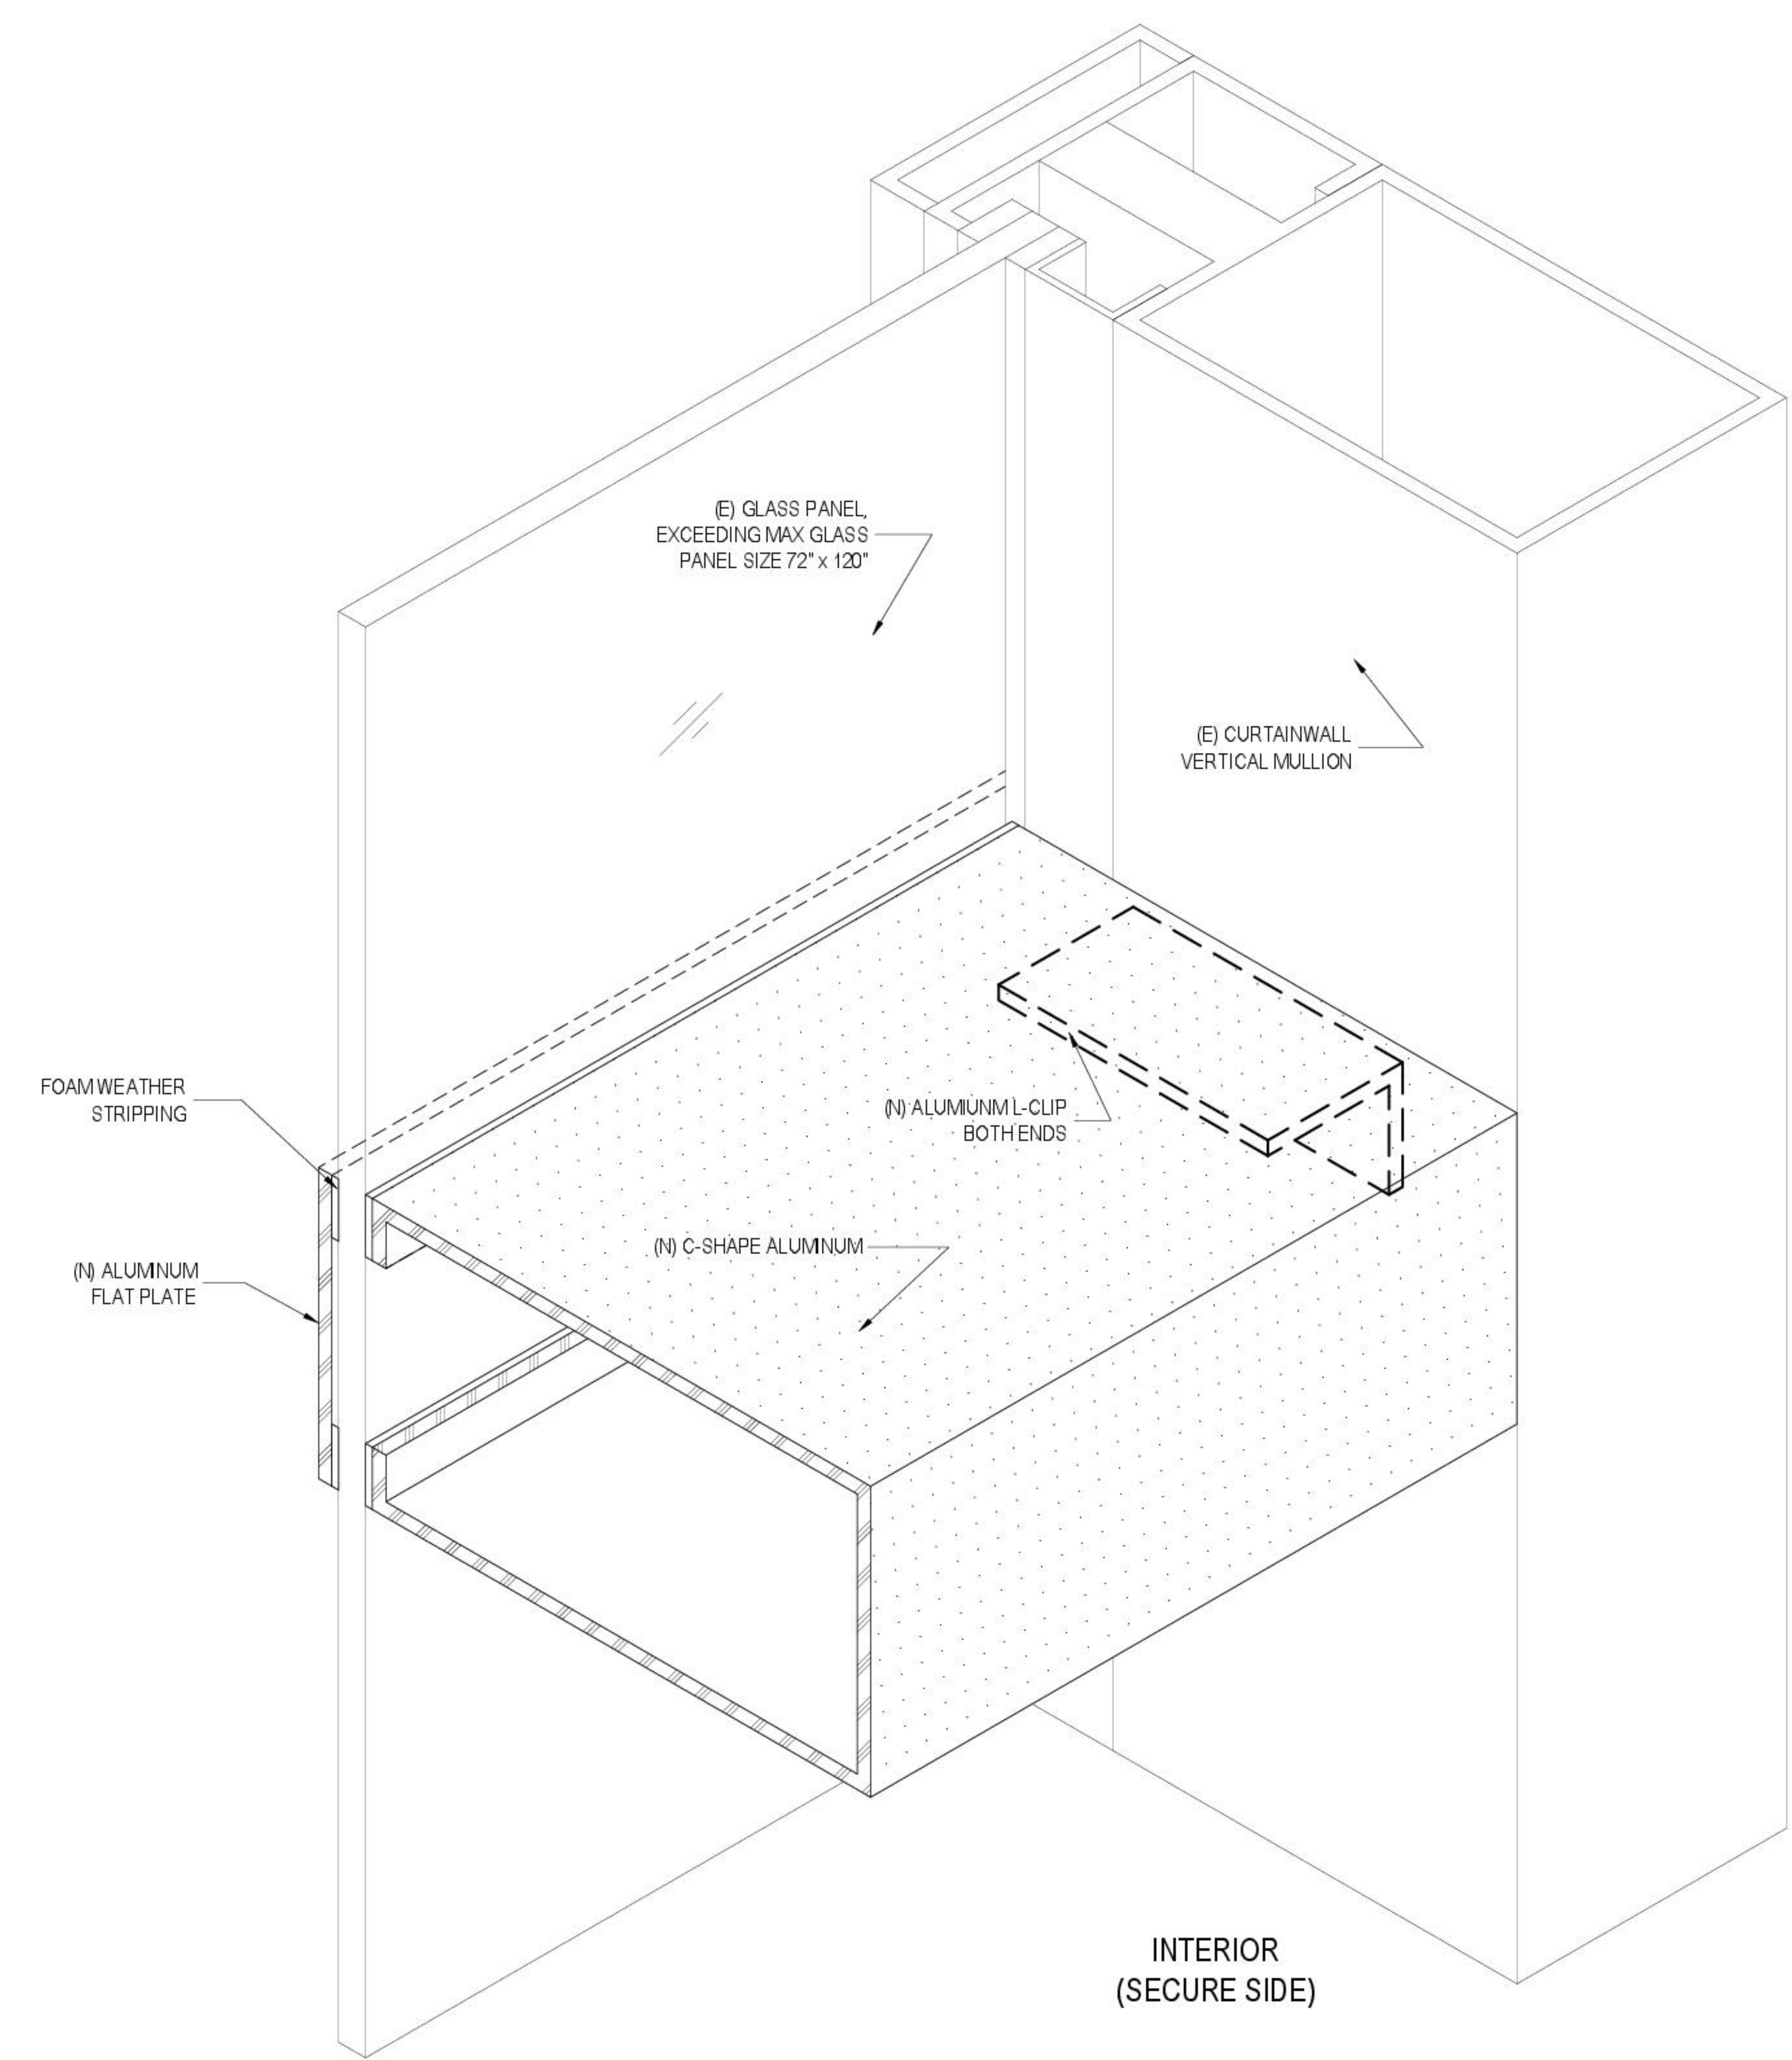

REVISIONS	BY

**RIOT GLASS**  
 RIOT GLASS, INC.  
 17941 BROOKSHIRE LANE  
 HUNTINGTON BEACH, CA 92647  
 (800) 580 - 2303

**RIOT GLASS  
 FRAMING DETAILS**  
 AVAILABLE IN USA & CANADA

**FALSE MULLION  
 JAMB DETAILS**

DATE
SCALE FULL
DRAWN
JOB
SHEET

20 (FULL FRAMED)  
 5.09 CURTAINWALL  
 HORIZ FALSE MULLION  
 ARCHITECTURAL REF

21 HORIZONTAL  
 5.09 FALSE MULLION  
 ISOMETRIC  
 ARCHITECTURAL REF