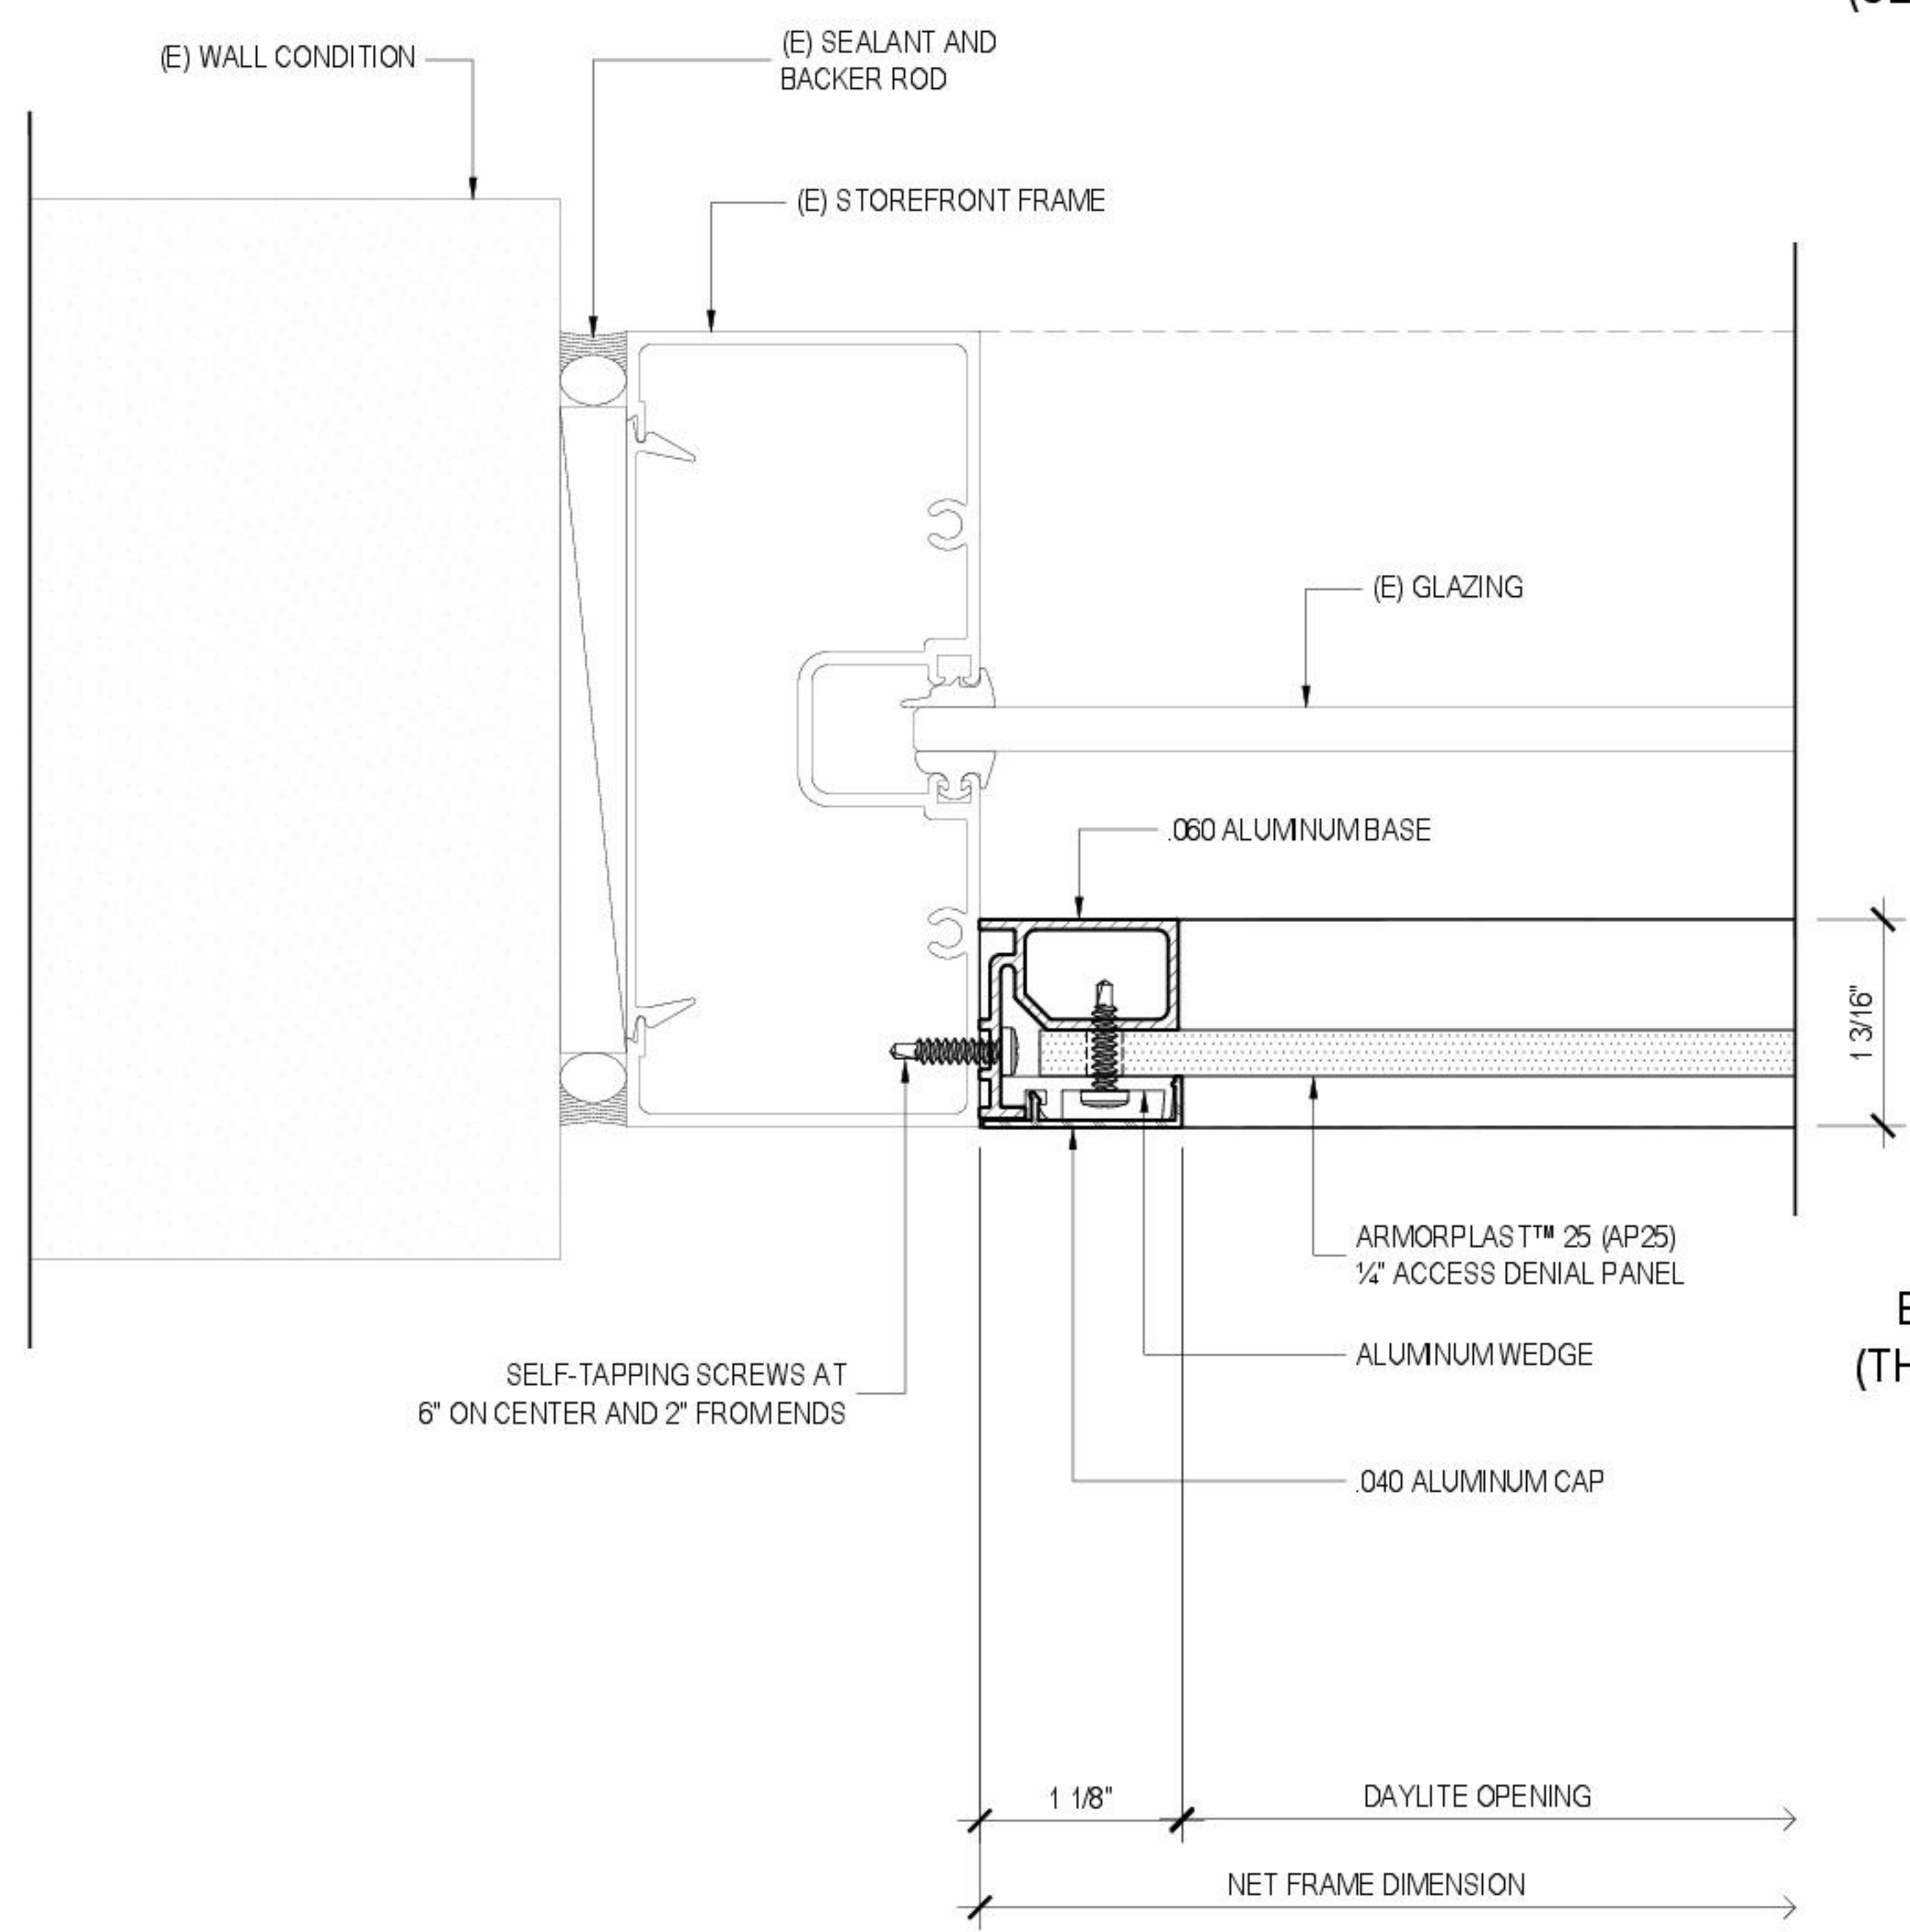

DATE
SCALE FULL
DRAWN
JOB
SHEET

INTERIOR  
(SECURE SIDE)

101 (FULL FRAMED)  
 6.01 STOREFRONT  
 JAMB DETAIL  
 ARCHITECTURAL REF

EXTERIOR  
(THREAT SIDE)

102 (FULL FRAMED)  
 6.01 STOREFRONT  
 VERTICAL MULLION  
 ARCHITECTURAL REF