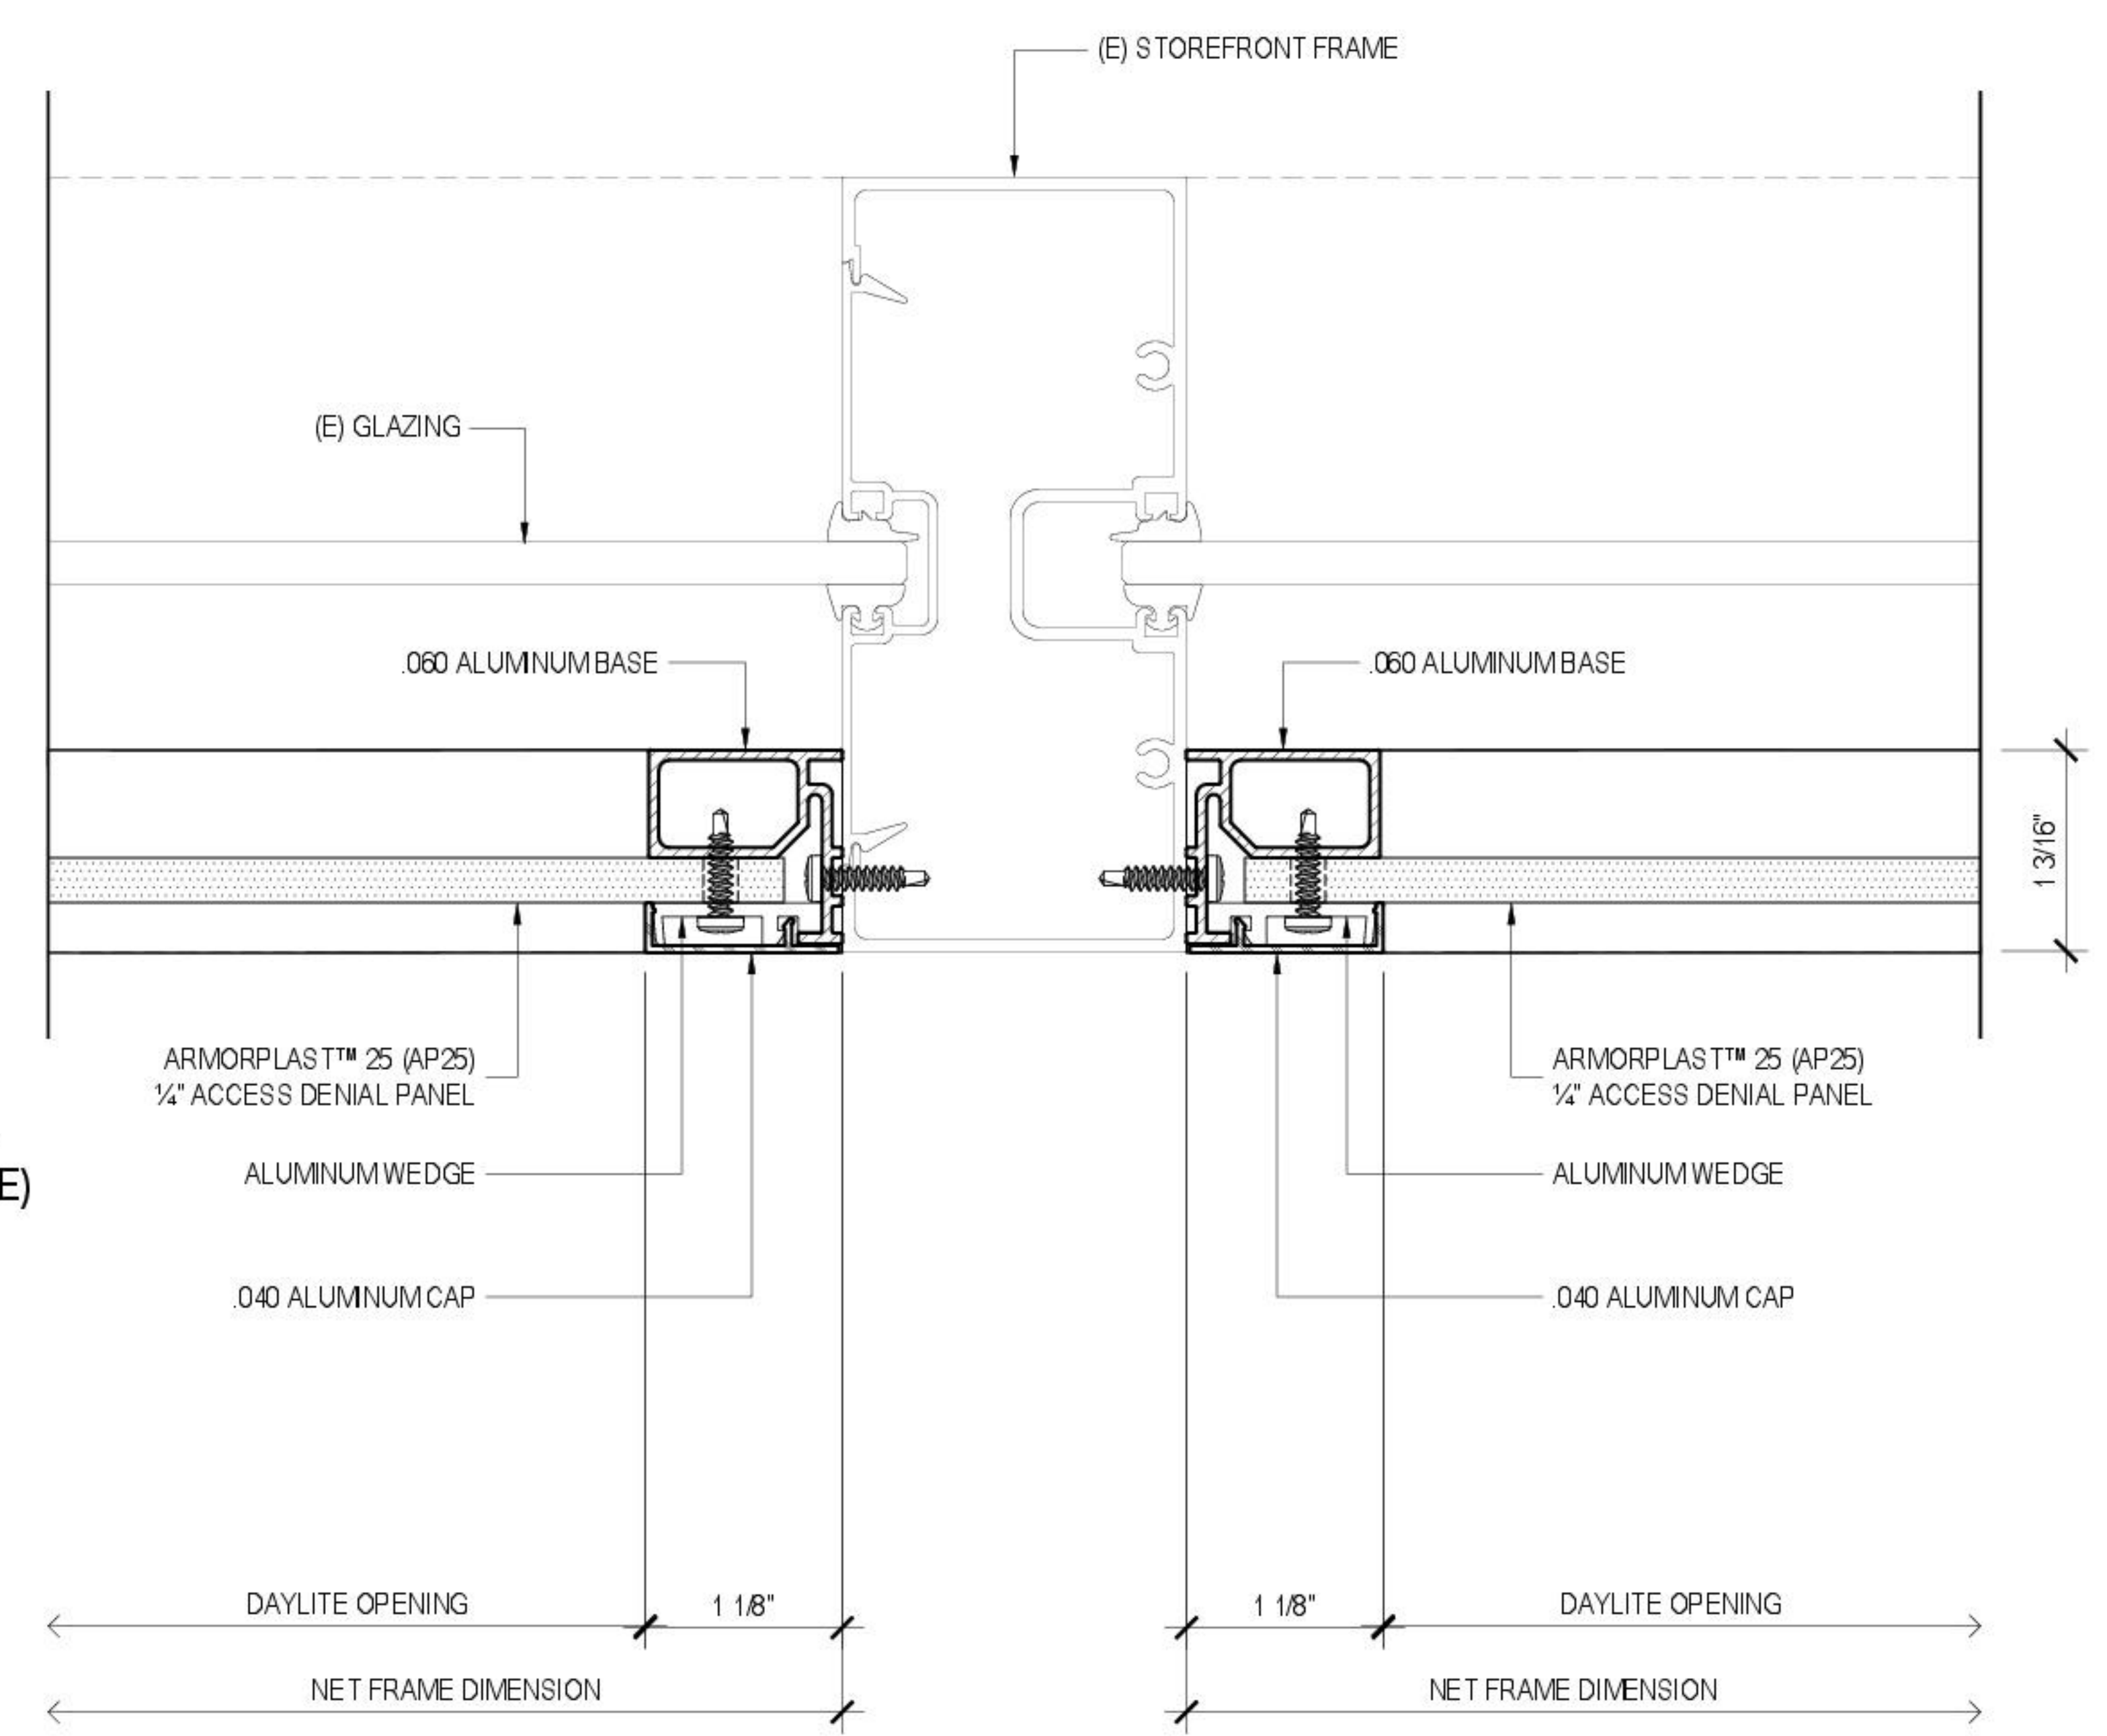

DATE
SCALE FULL
DRAWN
JOB
SHEET

INTERIOR  
(SECURE SIDE)

101 (FULL FRAMED)  
 6.01 STOREFRONT  
 JAMB DETAIL  
 ARCHITECTURAL REF

EXTERIOR  
(THREAT SIDE)

102 (FULL FRAMED)  
 6.01 STOREFRONT  
 VERTICAL MULLION  
 ARCHITECTURAL REF