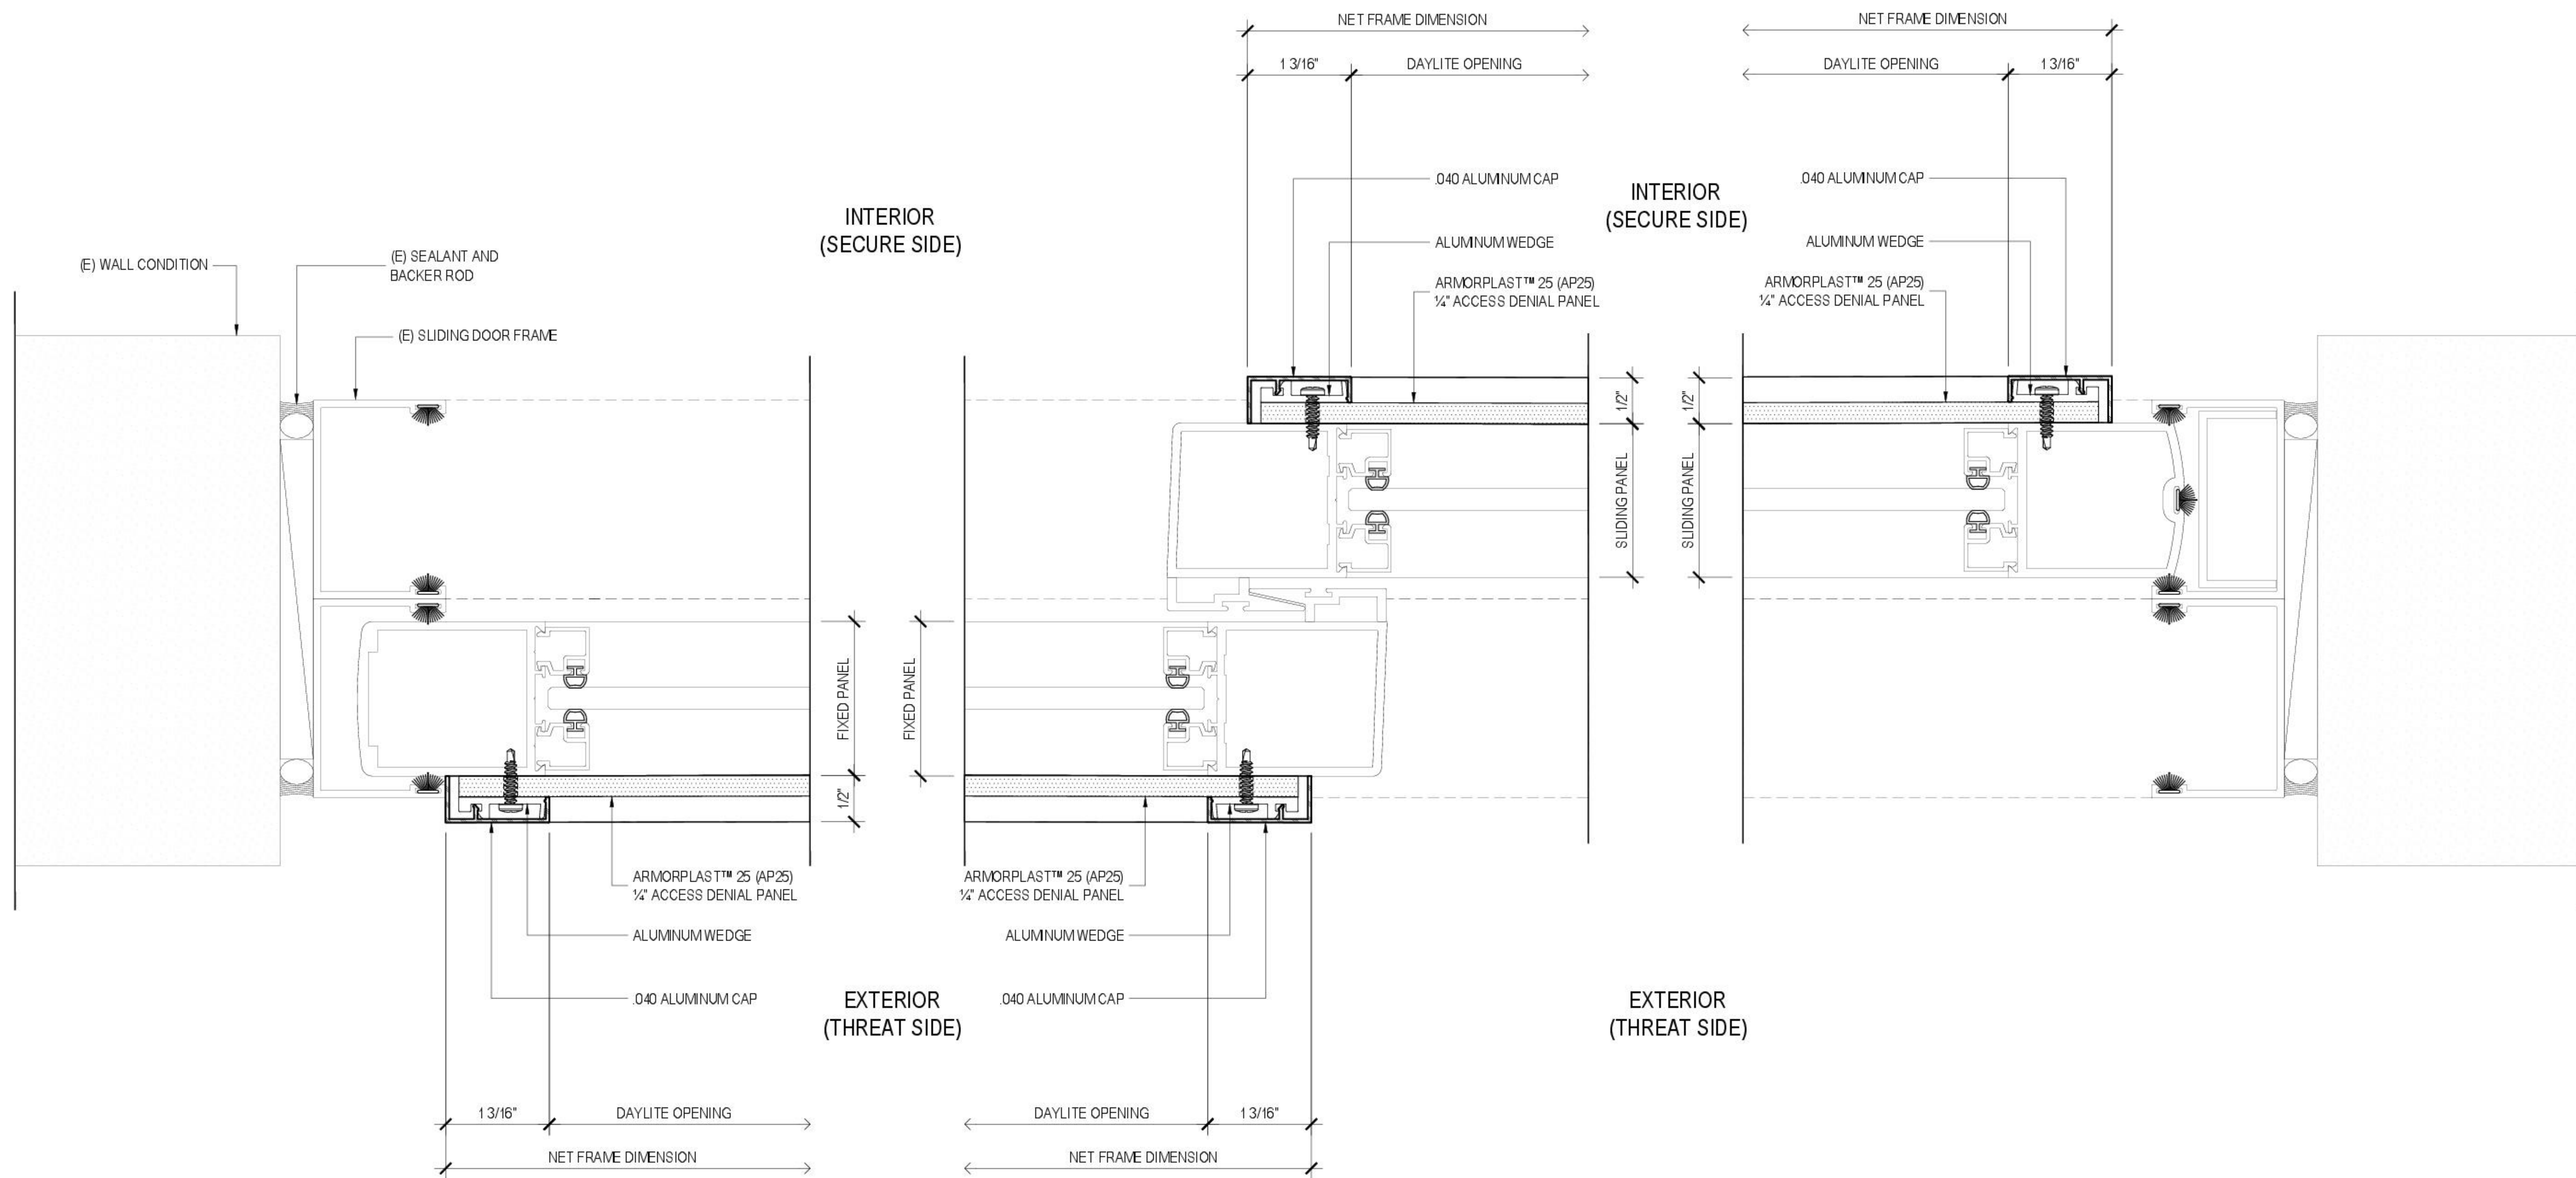

REVISIONS	BY
△	
△	
△	
△	
△	
△	

RIOT GLASS
 RIOT GLASS, INC.
 17941 BROOKSHIRE LANE
 HUNTINGTON BEACH, CA 92647
 (800) 580 - 2303

RIOT GLASS
 FRAMING DETAILS
 AVAILABLE IN USA & CANADA

SLIDING DOOR
 & FIXED PANEL
 JAMB DETAILS

DATE
SCALE FULL
DRAWN
JOB
SHEET

(SURFACE MOUNT)
 109
 6.05
 FIXED PANEL
 JAMB DETAIL
 ARCHITECTURAL REF

FIXED PANEL /
 SLIDING DOOR
 INTERLOCK
 110
 6.05
 ARCHITECTURAL REF

(SURFACE MOUNT)
 111
 6.05
 SLIDING DOOR
 JAMB DETAIL
 ARCHITECTURAL REF

THIS DRAWING IS NOT TO SCALE IF NOT PRINTED ON A 24\"/>