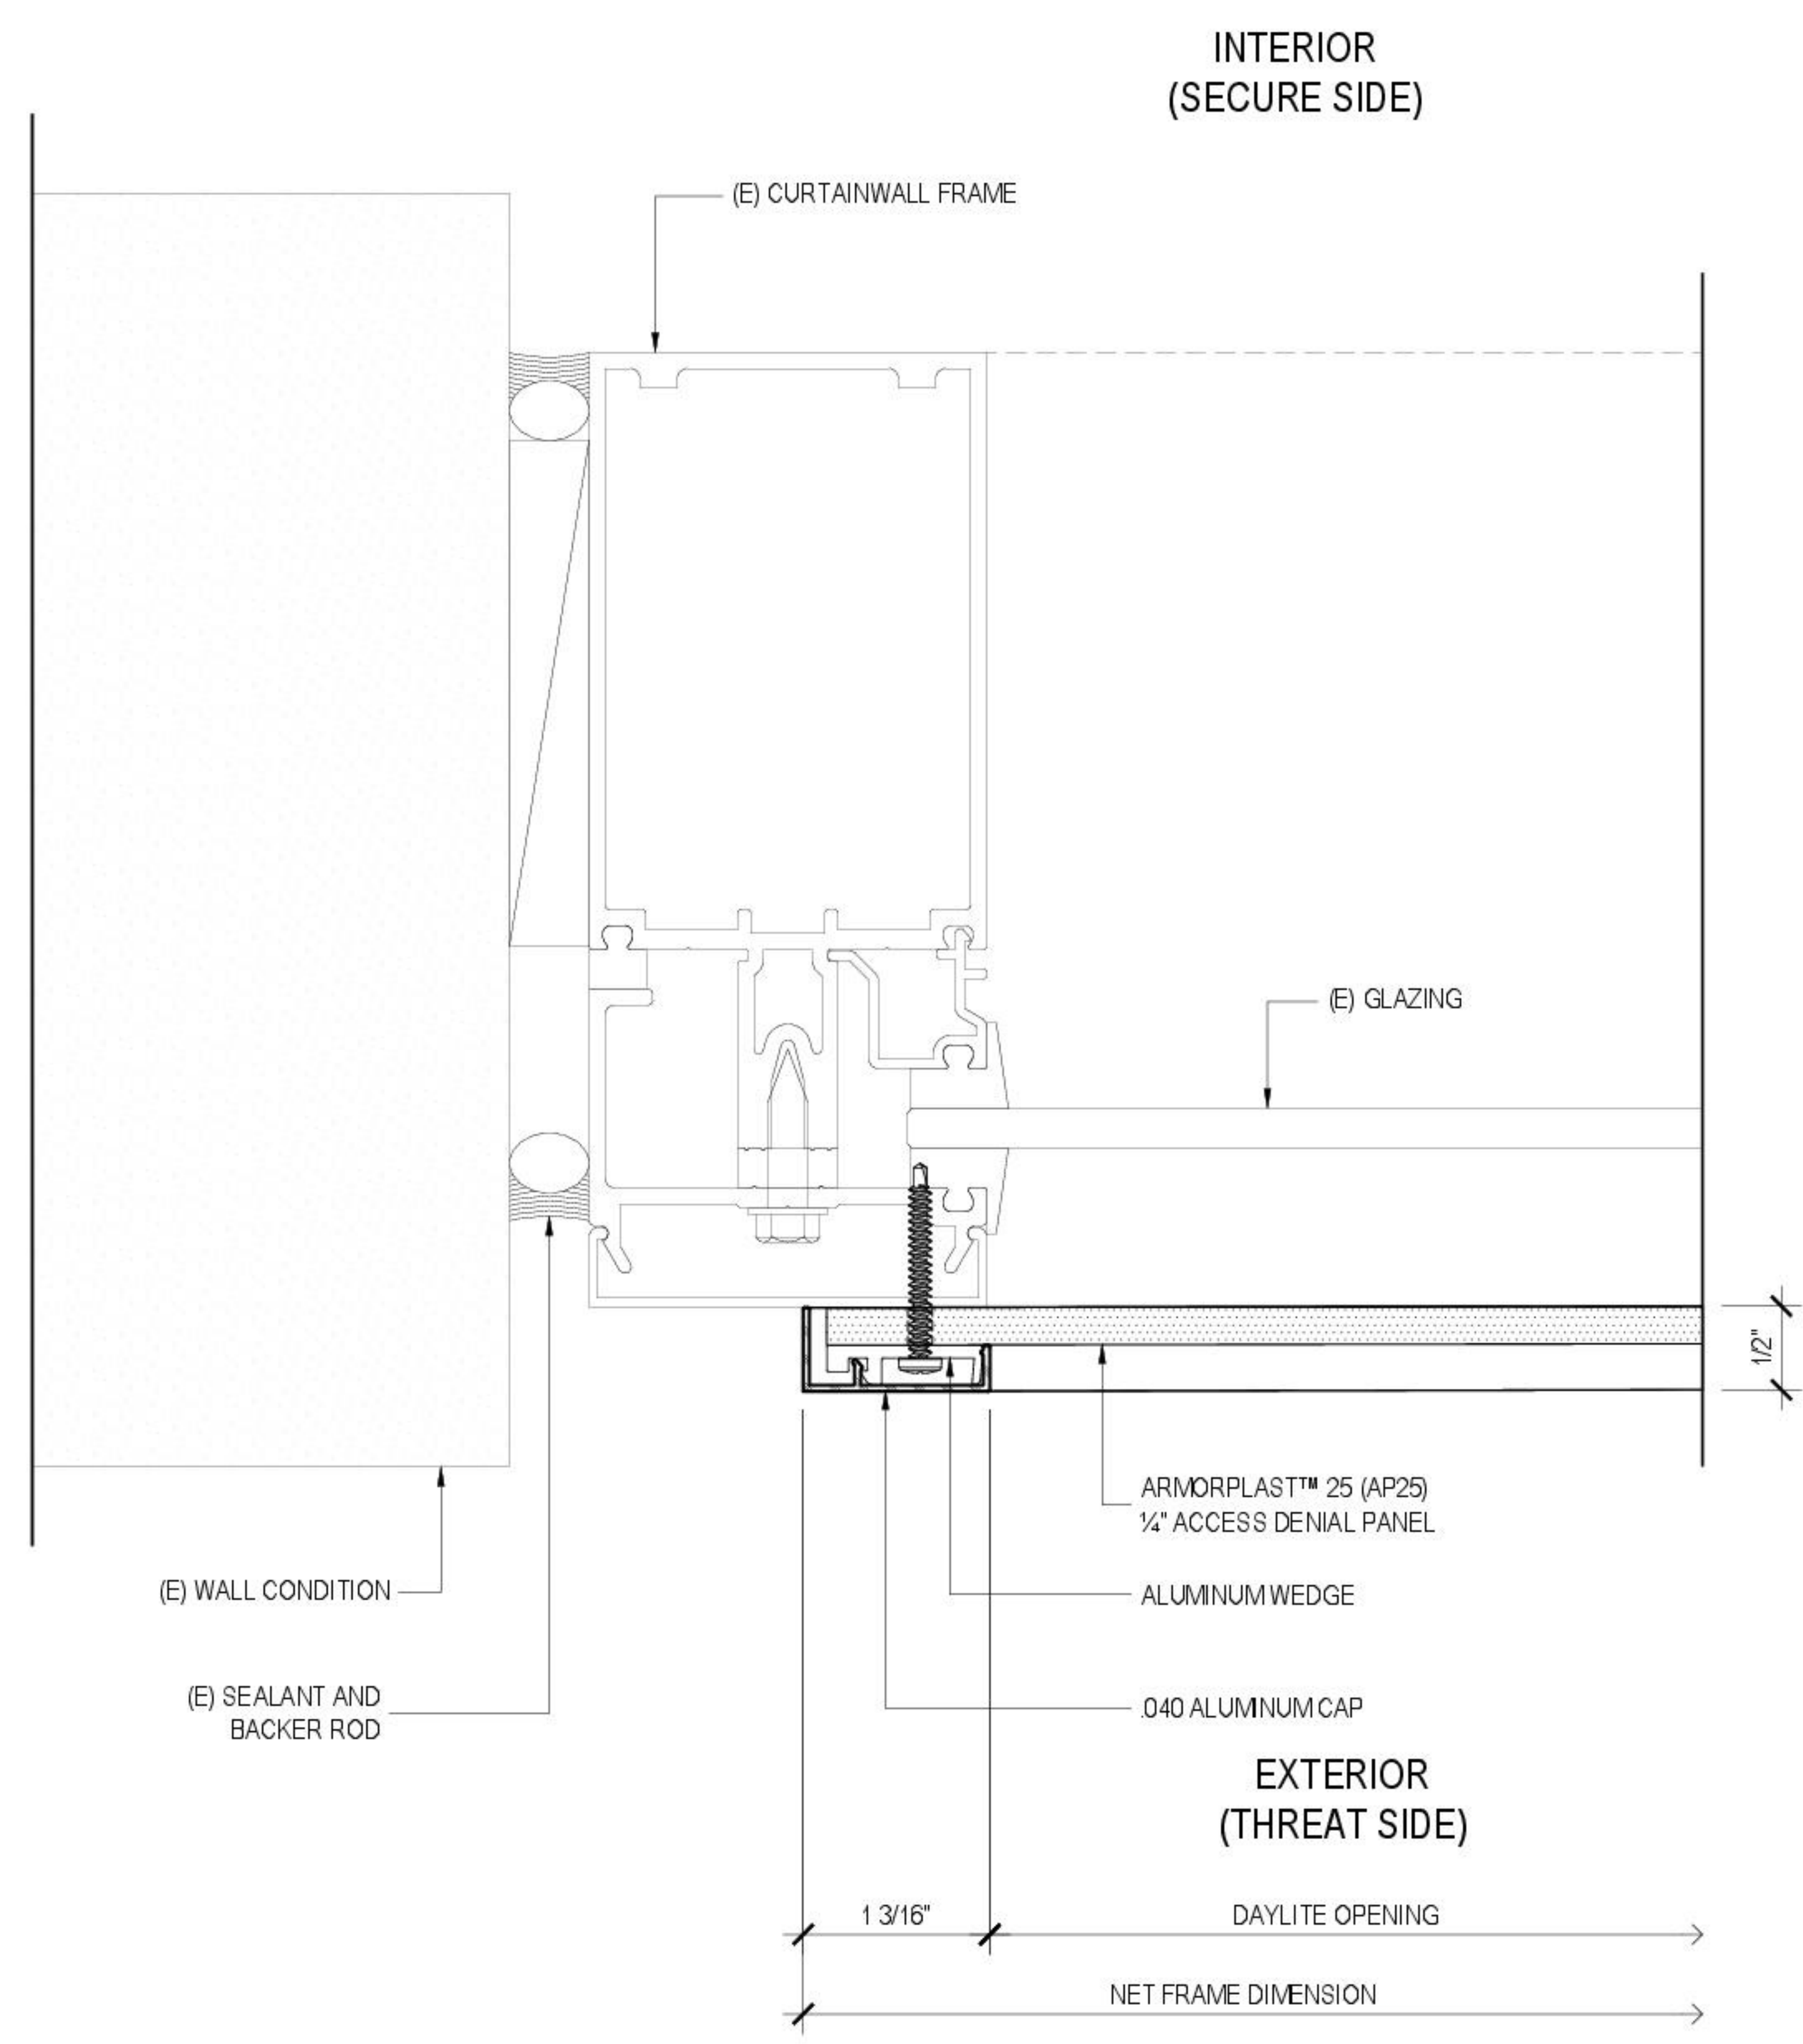

DATE
SCALE FULL
DRAWN
JOB
SHEET

114 (FULL FRAMED)  
 607 STOREFRONT  
 JAMB DETAIL  
 ARCHITECTURAL REF

115 (SURFACE MOUNT)  
 607 CURTAINWALL  
 JAMB DETAIL  
 ARCHITECTURAL REF

THIS DRAWING IS NOT TO SCALE IF NOT PRINTED ON A 24\"/>