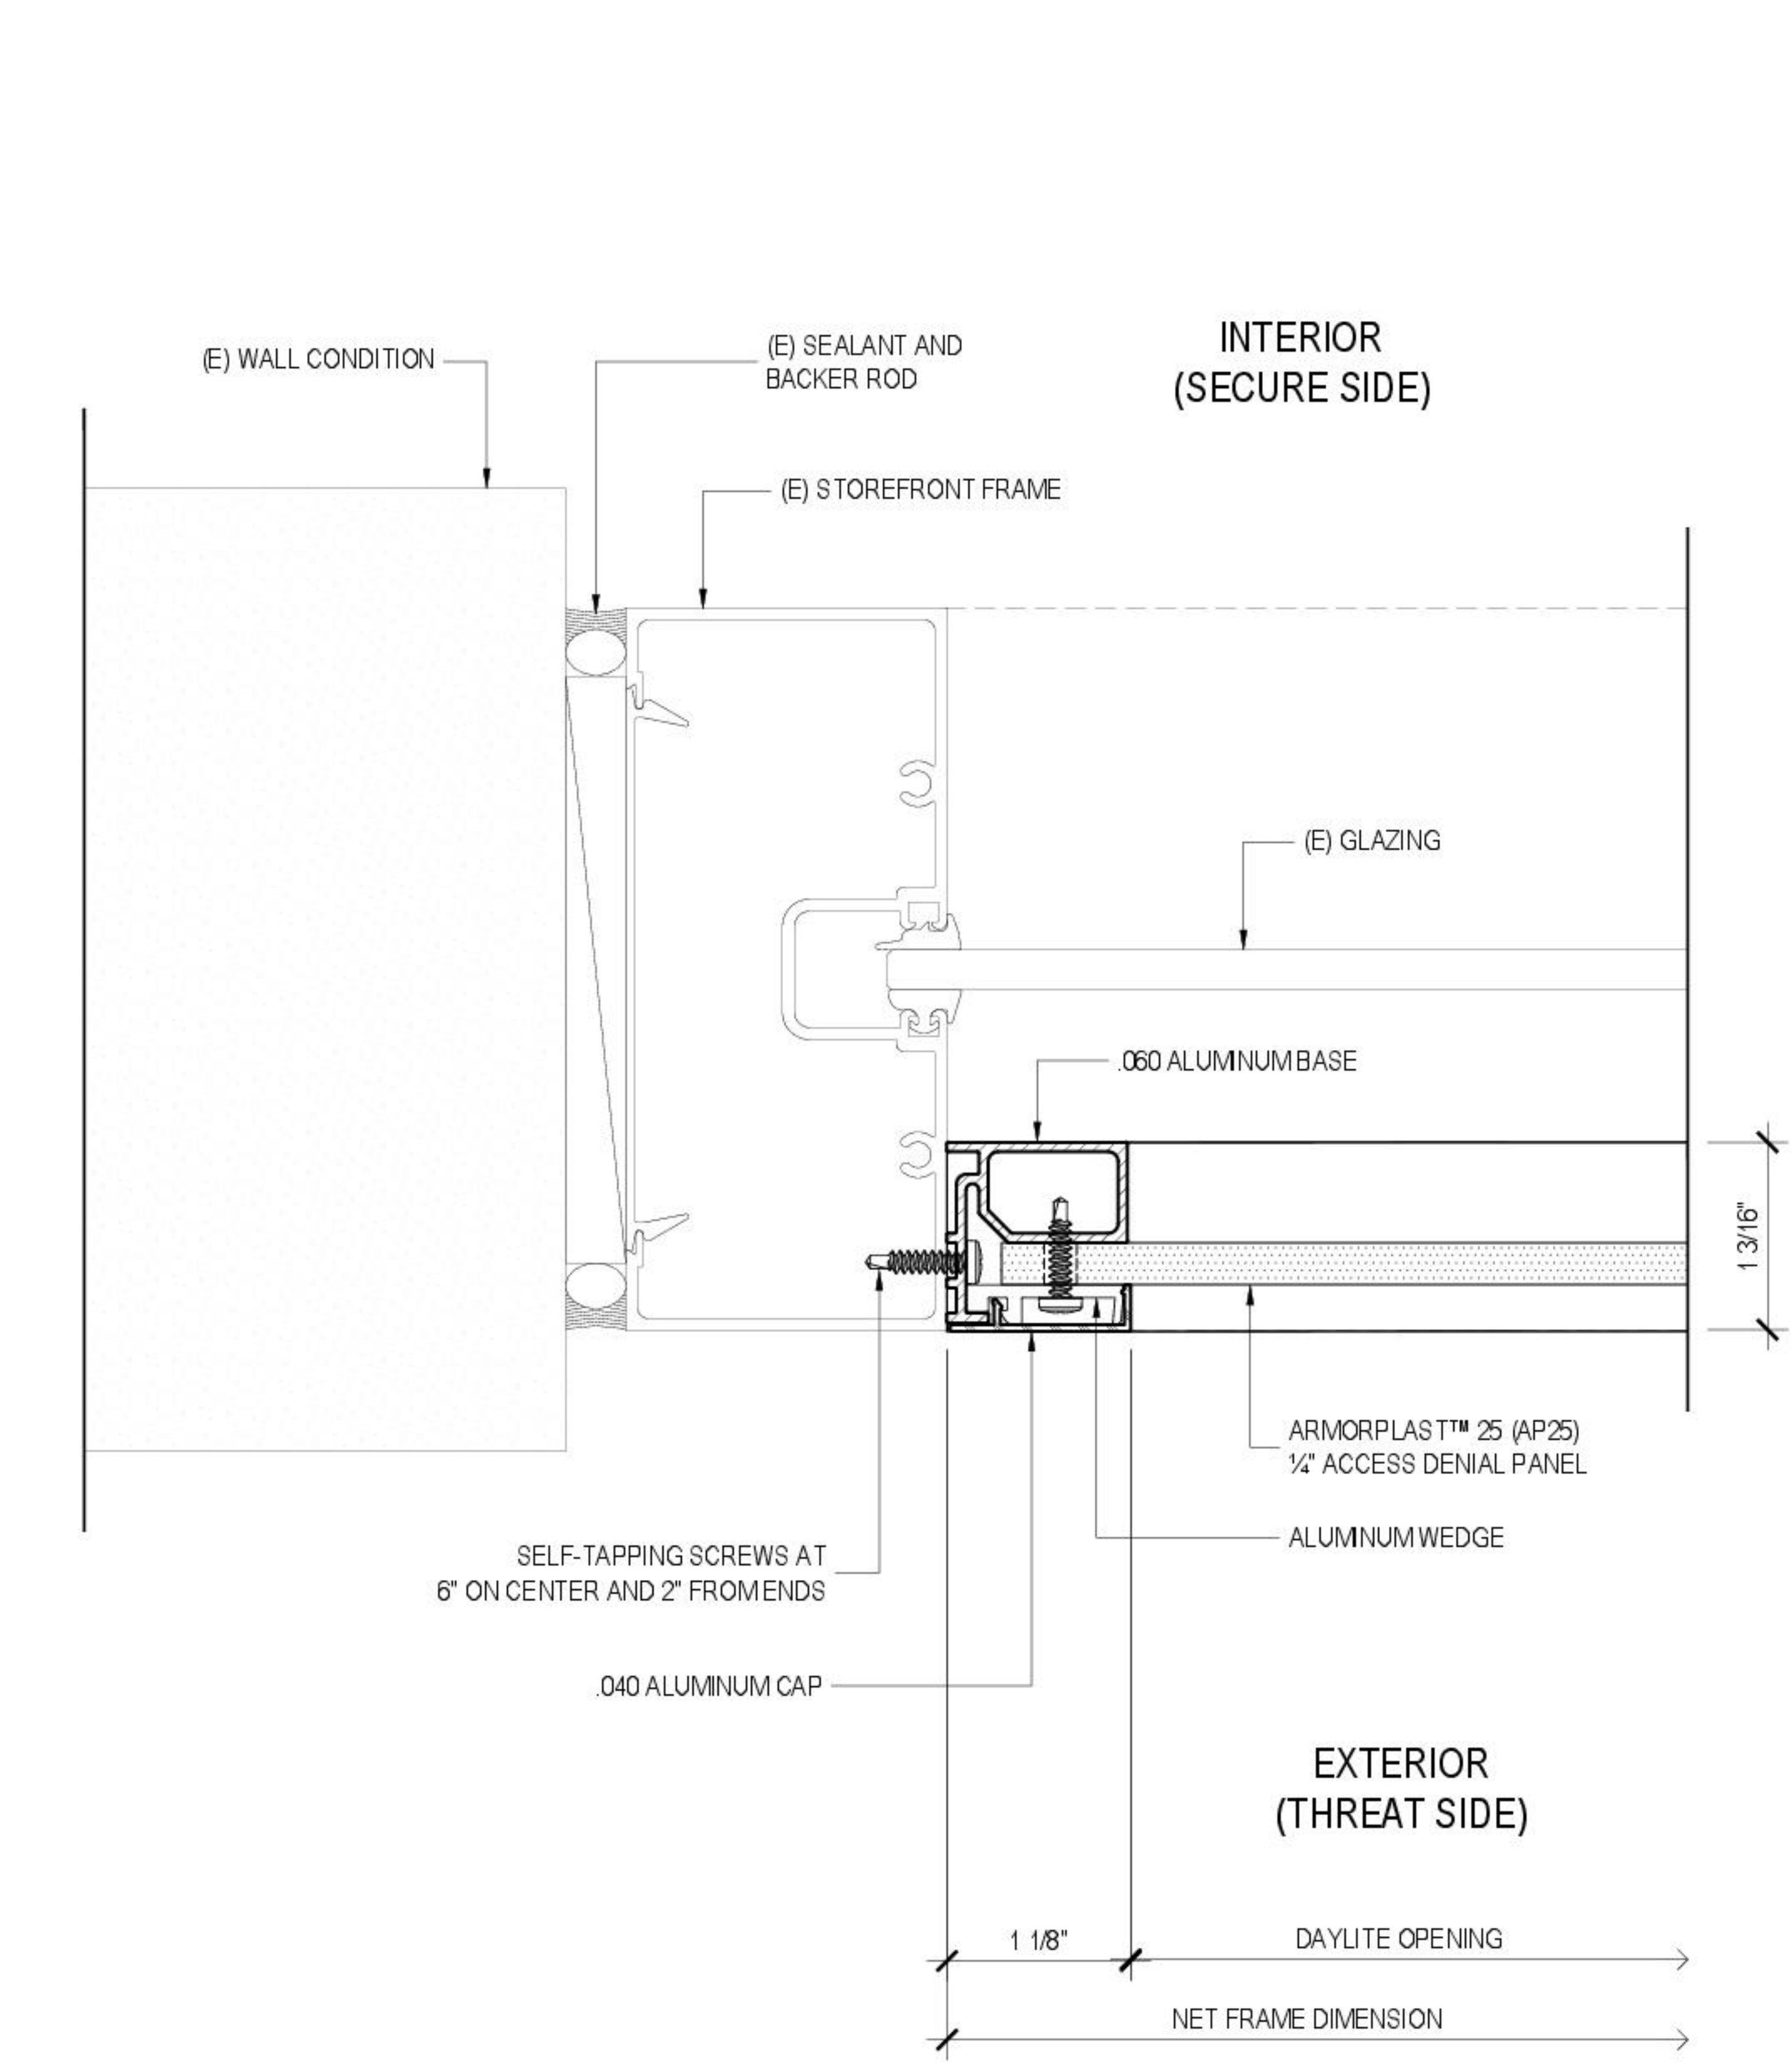

DATE
SCALE FULL
DRAWN
JOB
SHEET

114 (FULL FRAMED)  
 607 STOREFRONT  
 JAMB DETAIL  
 ARCHITECTURAL REF

115 (SURFACE MOUNT)  
 607 CURTAINWALL  
 JAMB DETAIL  
 ARCHITECTURAL REF

THIS DRAWING IS NOT TO SCALE IF NOT PRINTED ON A 24\"/>