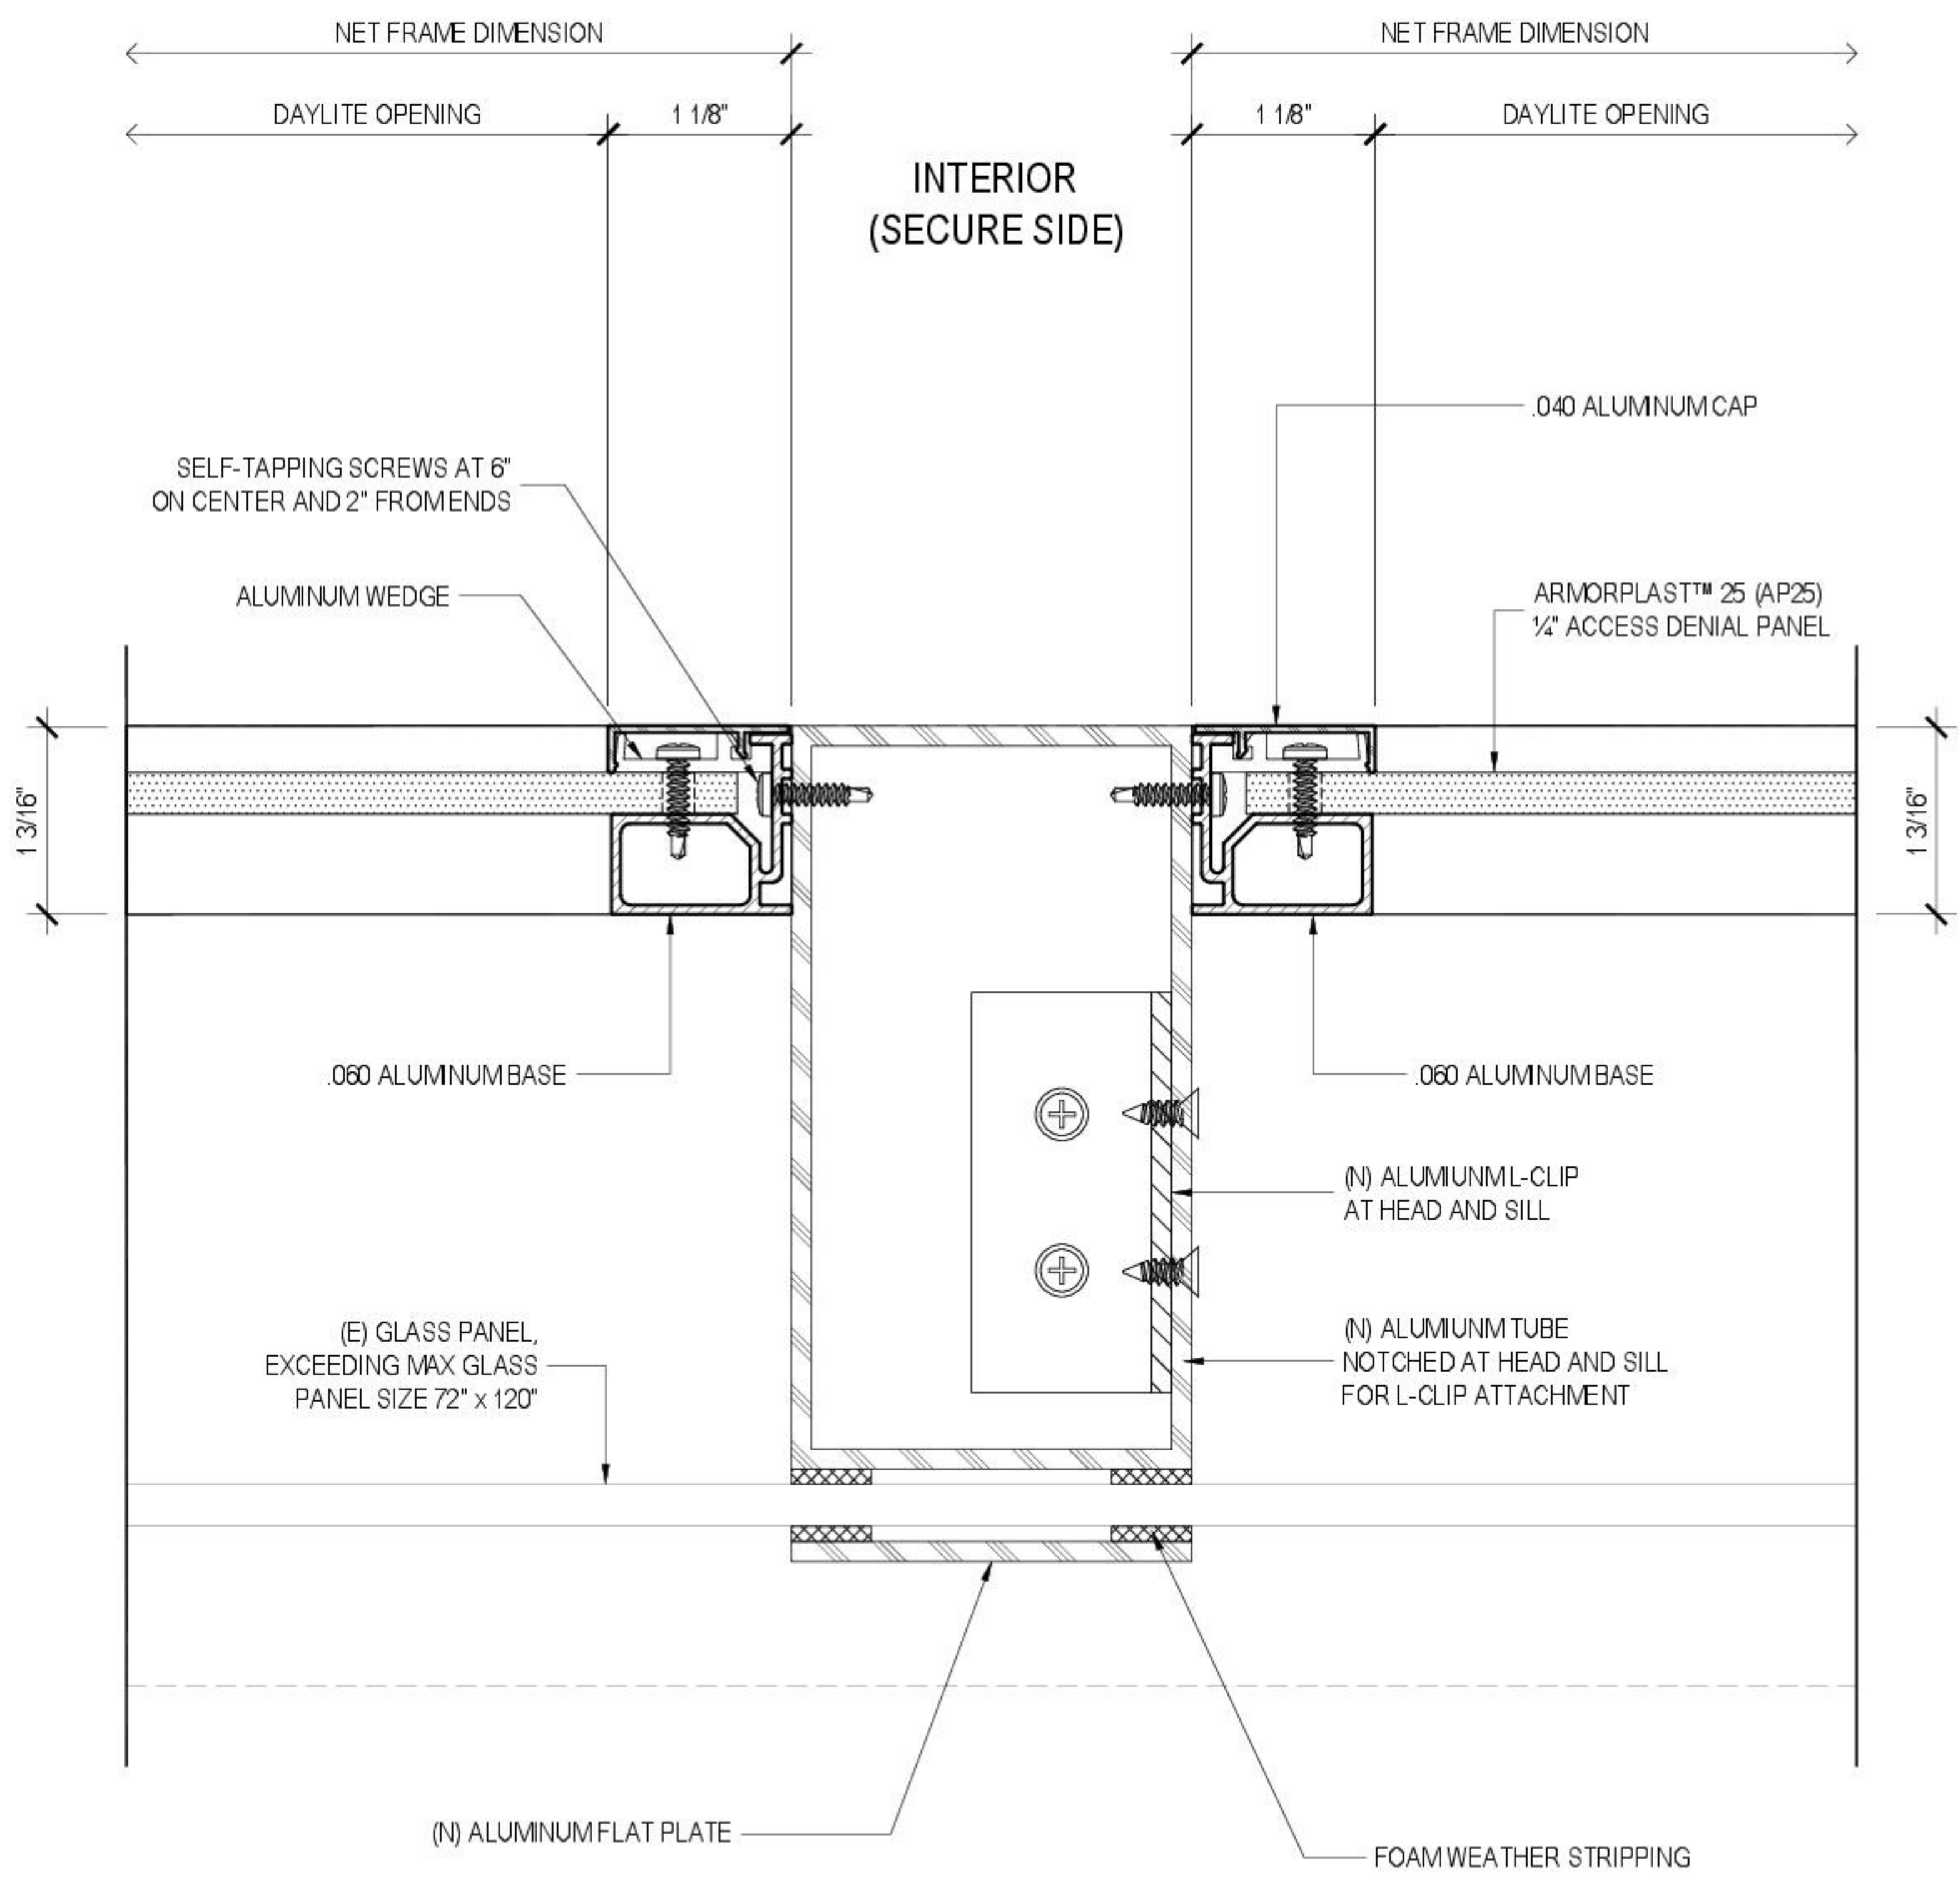

**FALSE MULLION  
 JAMB DETAILS**

DATE
SCALE FULL
DRAWN
JOB
SHEET

THIS DRAWING IS NOT TO SCALE IF NOT PRINTED ON A FULL SIZE PAPER

EXTERIOR (THREAT SIDE)

116 BUTT-GLAZED  
 6.08 FALSE MULLION  
 JAMB DETAIL  
 ARCHITECTURAL REF

INTERIOR (SECURE SIDE)

117 VERTICAL  
 6.08 FALSE MULLION  
 ISOMETRIC  
 ARCHITECTURAL REF