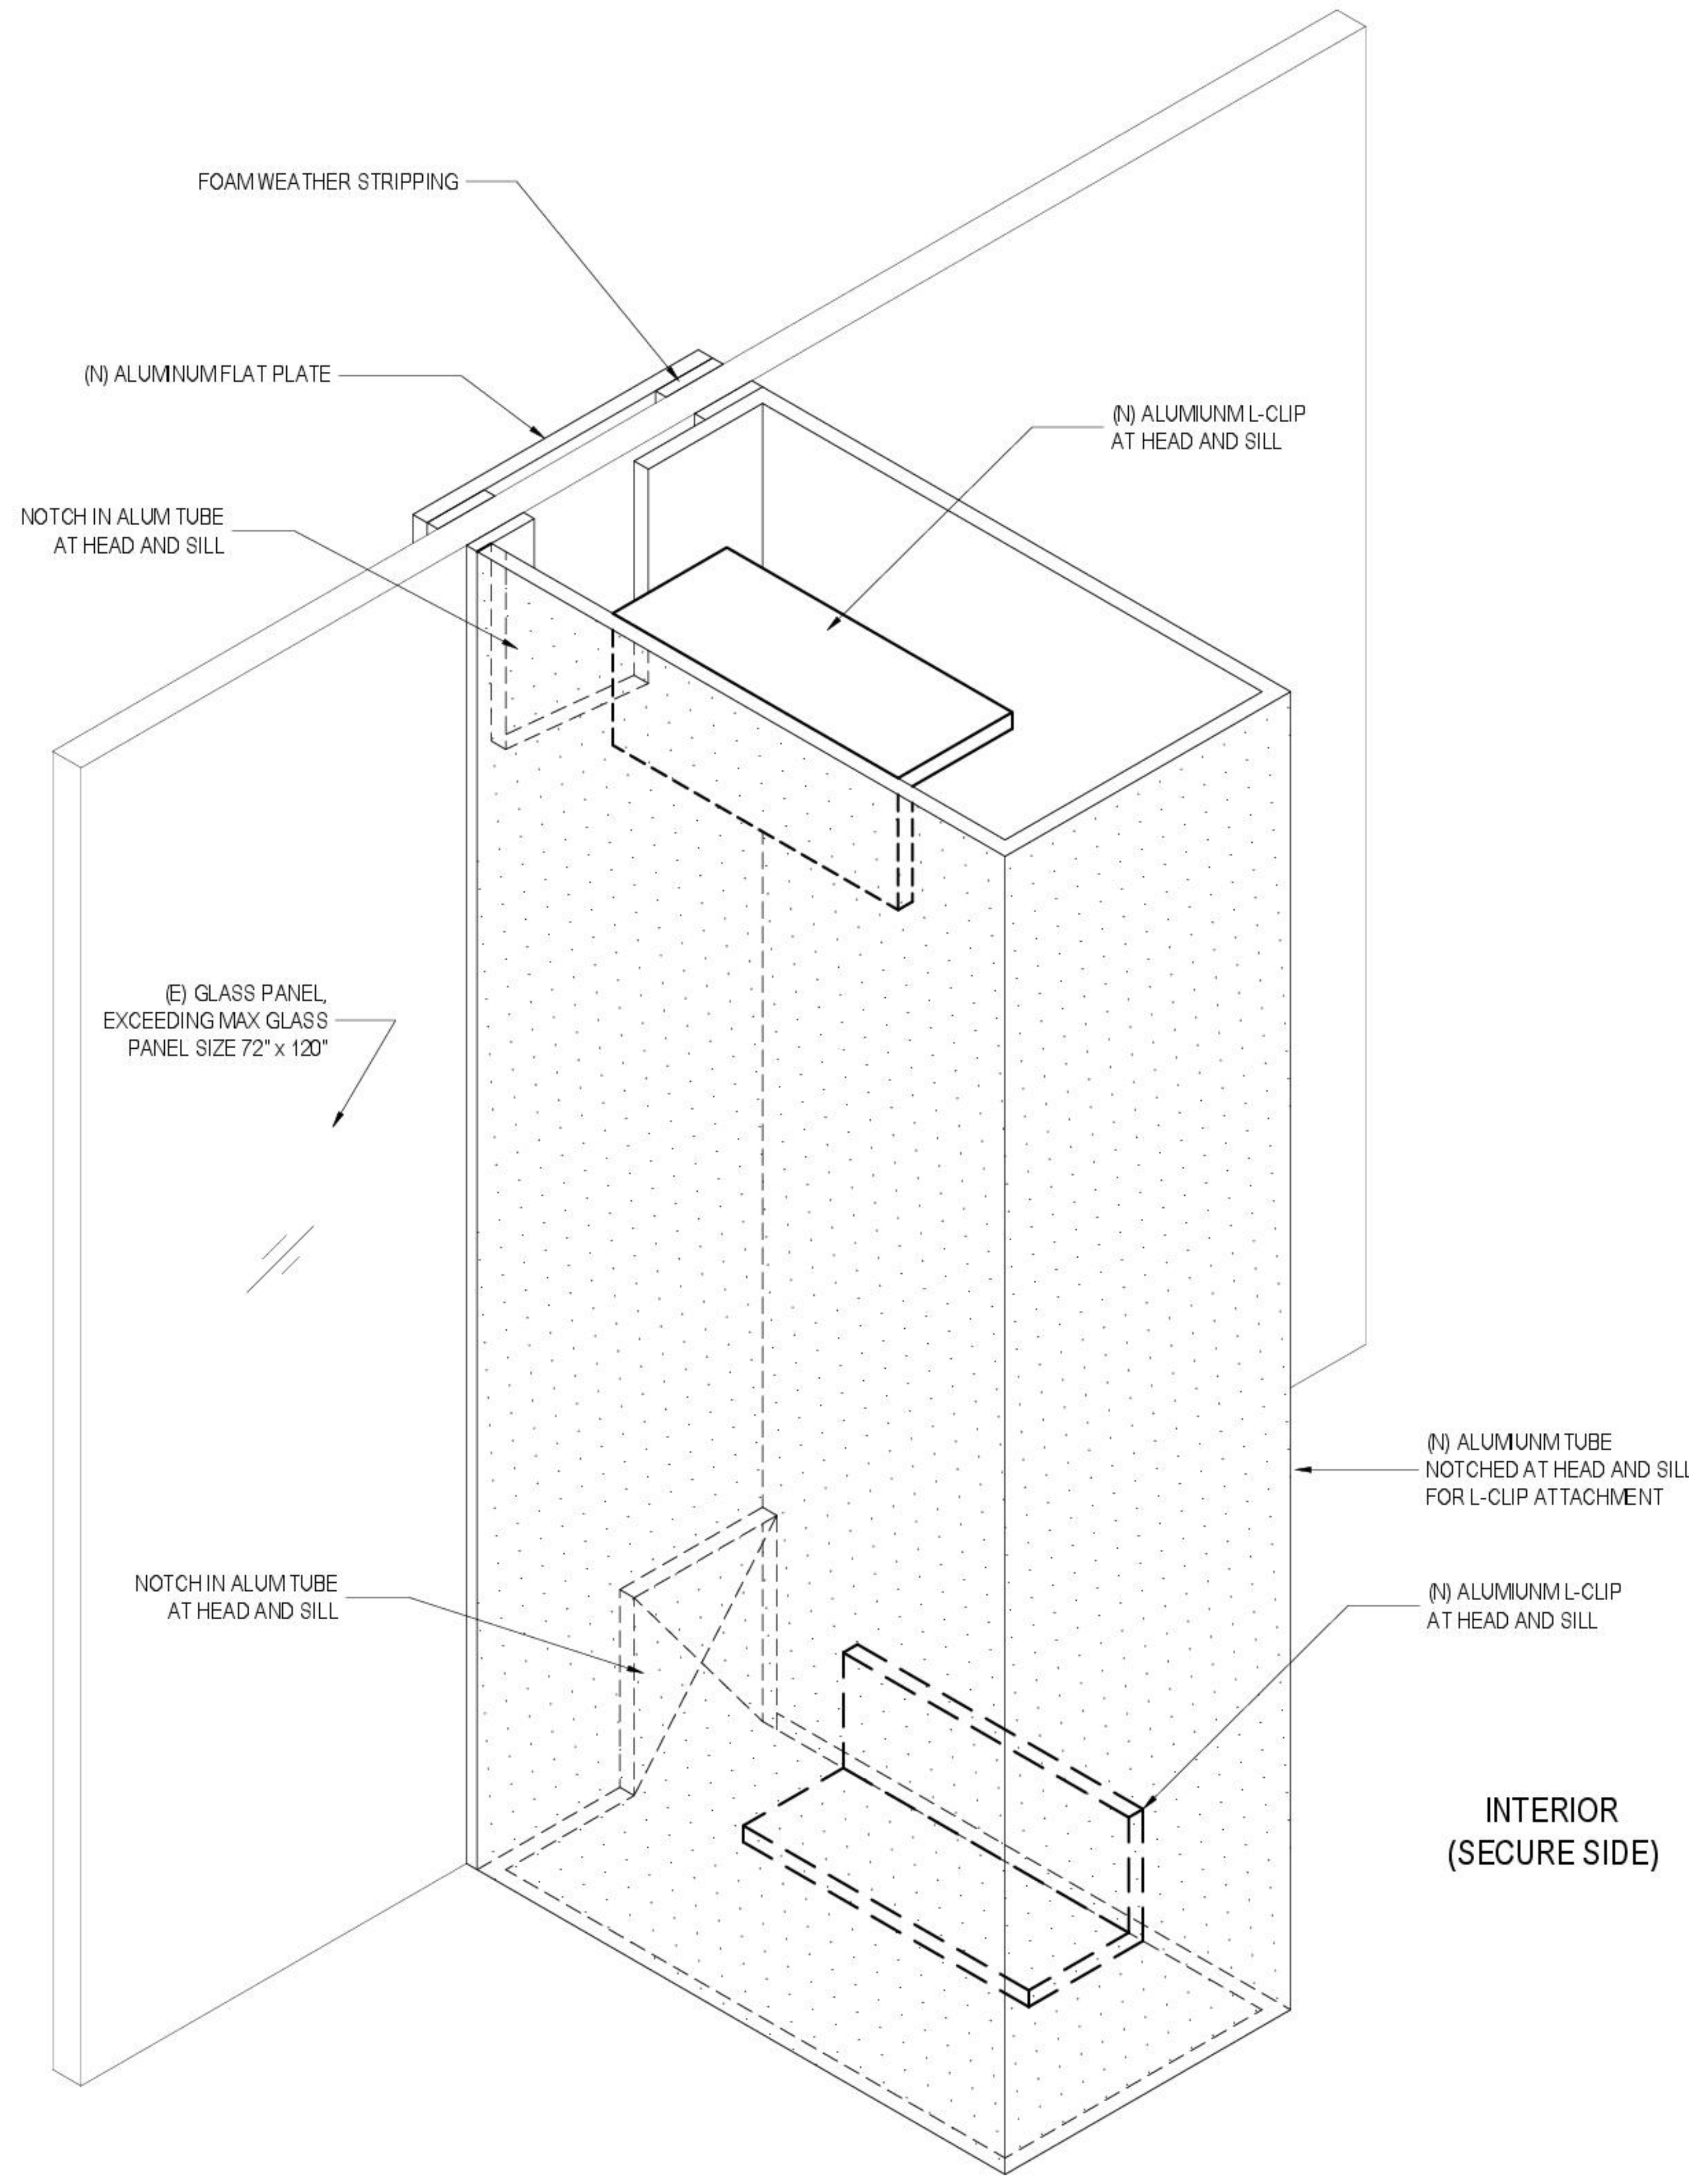

**FALSE MULLION  
 JAMB DETAILS**

DATE
SCALE FULL
DRAWN
JOB
SHEET

THIS DRAWING IS NOT TO SCALE IF NOT PRINTED ON A FULL SIZE PAPER

EXTERIOR (THREAT SIDE)

116 BUTT-GLAZED  
 6.08 FALSE MULLION  
 JAMB DETAIL  
 ARCHITECTURAL REF

INTERIOR (SECURE SIDE)

117 VERTICAL  
 6.08 FALSE MULLION  
 ISOMETRIC  
 ARCHITECTURAL REF