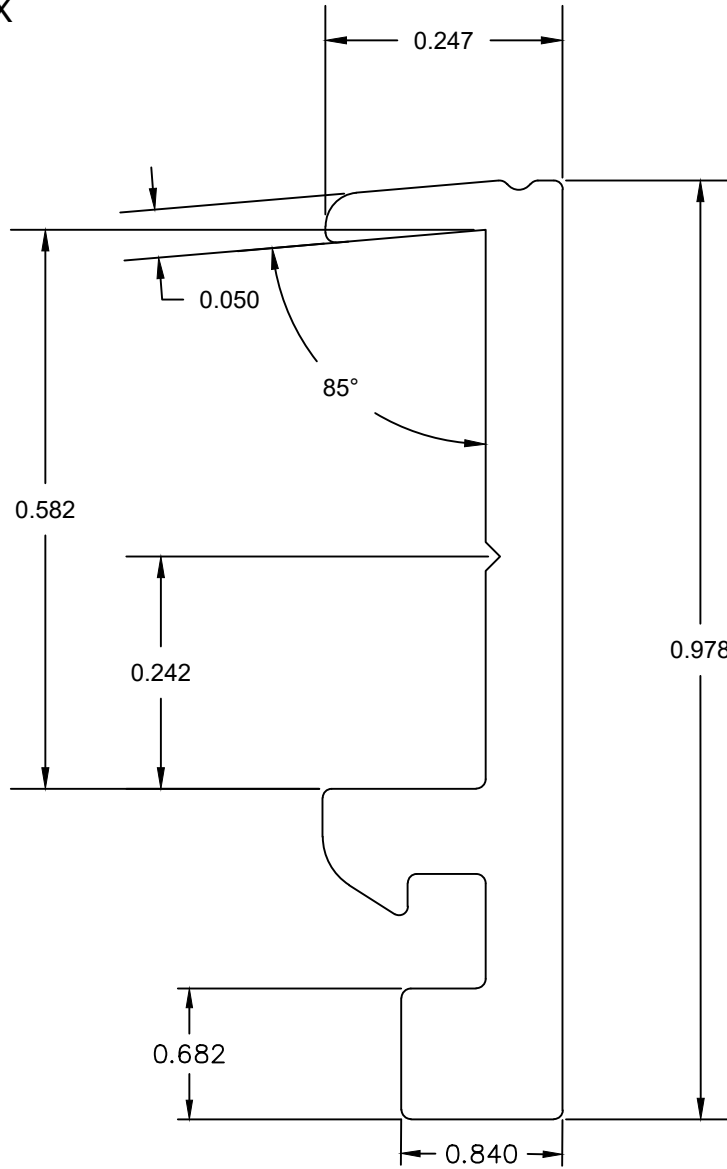

MANUFACTURER:

RIOT GLASS

PART NO. **A-09002**

PART NAME: **WEDGE**

REV.

SCALE 5X

SCALE FULL

RIOT GLASS, INC
 17941 BROOKSHIRE LN
 HUNTINGTON BEACH, CA
 92647

UNMARKED WALLS: .080

UNMARKED CORNERS: .010

CLASS: SOLID

MATERIAL: ALUM. 6063-T5

UNLESS OTHERWISE NOTED ALL DIMENSIONS WILL CONFORM TO THE ALUMINUM ASSOCIATION PUBLISHED STANDARDS