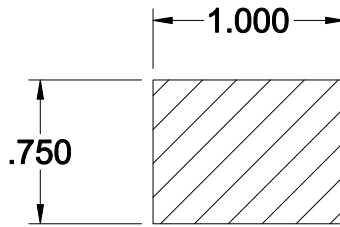

LENGTH: 12'

NOTES:

1. INSTALLATION TO BE IN ACCORDANCE WITH MANUFACTURER'S SPECIFICATIONS.
2. DO NOT SCALE PRINTED DRAWING.
3. THIS DRAWING IS INTENDED FOR USE BY ARCHITECTS, ENGINEERS, CONTRACTORS, CONSULTANTS AND DESIGN PROFESSIONALS FOR PLANNING PURPOSES ONLY.
4. CONTRACTOR'S NOTE: FOR PRODUCT AND COMPANY INFORMATION VISIT www.royalbuildingproducts.com