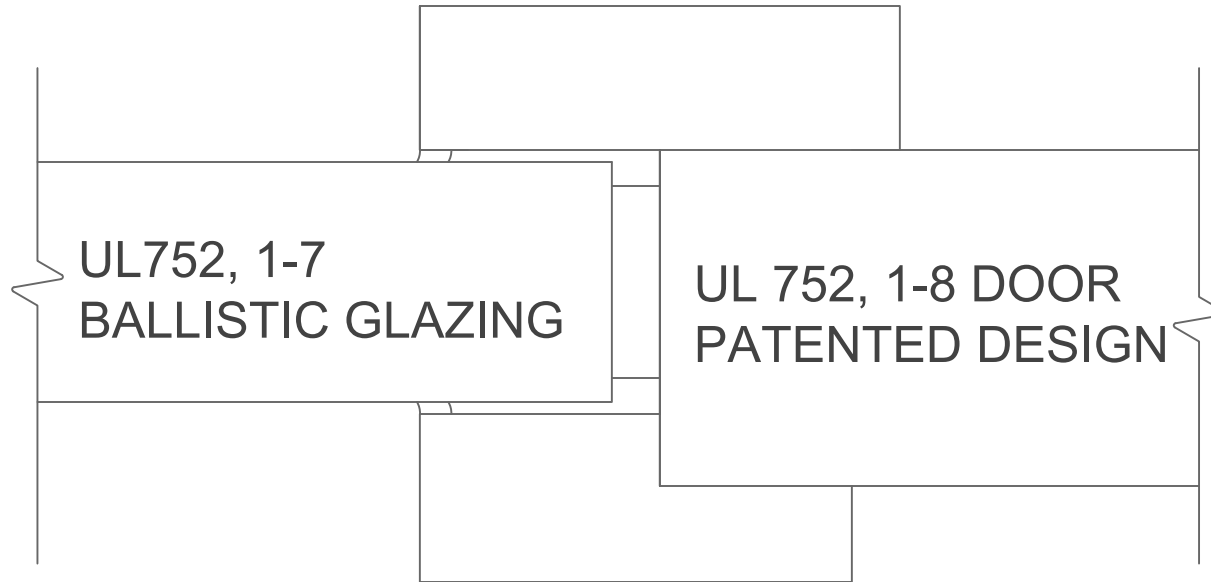

ATTACK SIDE

SAFE SIDE

1 UL752 LITE DETAIL
- SCALE: FULL

1st SUBMITTAL DATE: 3.21.2020	REVISION DATE: 3.27.2020	DRAFTER JT	REVISION 2
----------------------------------	-----------------------------	---------------	---------------