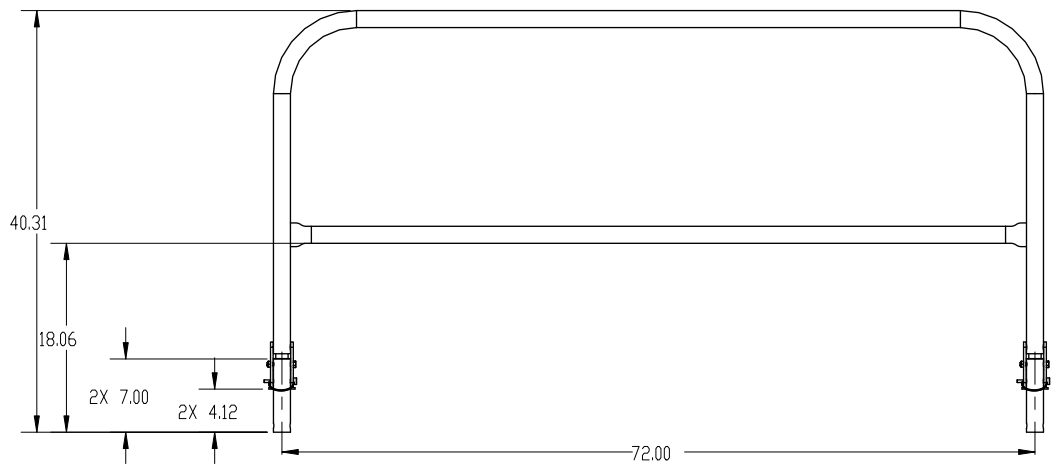

2X .63
 2X SAFETY RAIL
 PIN LOCATION

- AVAILABLE FINISH:
 1. POWDER COATED SAFETY YELLOW
 2. GALVANIZED
 3. GALVANIZED & POWDER COATED SAFETY YELLOW

TITLE:
 6' HIDE A RAIL

Safety Rail Company LLC.
 4244 Shoreline Dr.
 P.O. Box 427
 Spring Park, MN 55384

Toll Free: 888-434-2720
 Tel: 952-471-0950
 Fax: 888-471-4931
 www.safetyrailcompany.com
 info@safetyrailcompany.com

SIZE	DWG. NO.	REV
B	430230	A
SCALE: 1/2	WEIGHT: 24.94 LBS	SHEET 1 OF 1