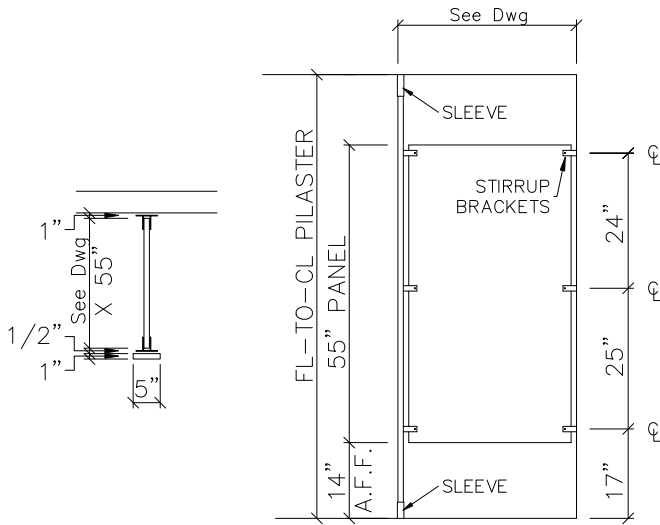

# 55" Screen Elevations

Type A  
Check Box

WALL HUNG

Type B  
Check Box

FLOOR SUPPORTED

Type C  
Check Box

FLOOR TO CEILING

Type D  
Check Box

HEADRAIL BRACED

PLEASE VERIFY:

PLEASE CHECK ONE OF THE ABOVE BOXES FOR THE APPROPRIATE STYLE SCREEN YOU ARE REQUESTING.

NOTES:

1. STANDARD SCREENS SIZES ARE 24" X 42" & 18" X 42" ALTHOUGH CUSTOM SIZES ARE AVAILBLE UPON REQUEST.
2. ANY SCREEN OVER 30" IS RECOMMENDED TO HAVE A FLOOR SUPPORTED PILASTER.

STANDARD ELEVATIONS

(Drawings are not to scale)

- \*Urinal Screens/ Privacy Screens
- \*Stirrup Brackets

**Note:** "Job-Specific Specifications" for all orders are located on the top of the shop drawing layouts.