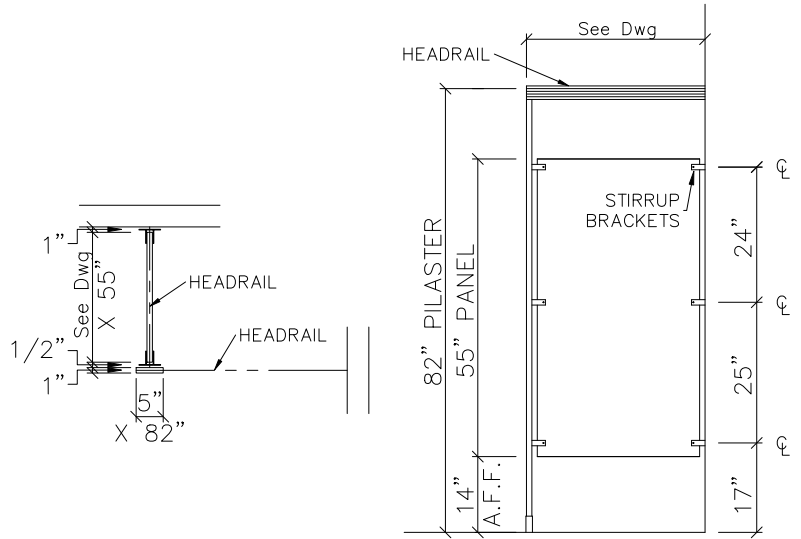

# 55" Screen Elevations

Type A  
Check Box

WALL HUNG

Type B  
Check Box

FLOOR SUPPORTED

Type C  
Check Box

FLOOR TO CEILING

Type D  
Check Box

HEADRAIL BRACED

PLEASE VERIFY:

PLEASE CHECK ONE OF THE ABOVE BOXES FOR THE APPROPRIATE STYLE SCREEN YOU ARE REQUESTING.

NOTES:

1. STANDARD SCREENS SIZES ARE 24" X 42" & 18" X 42" ALTHOUGH CUSTOM SIZES ARE AVAILBLE UPON REQUEST.
2. ANY SCREEN OVER 30" IS RECOMMENDED TO HAVE A FLOOR SUPPORTED PILASTER.

STANDARD ELEVATIONS

(Drawings are not to scale)

- \*Urinal Screens/ Privacy Screens
- \*Stirrup Brackets

**Note:** "Job-Specific Specifications" for all orders are located on the top of the shop drawing layouts.