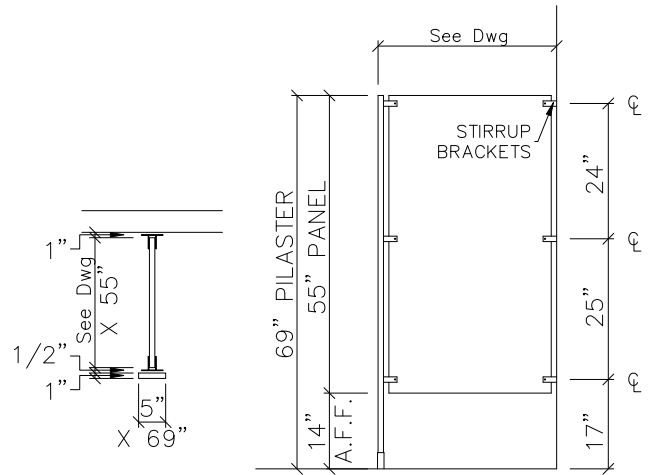

# 55" Screen Elevations

Type A  
Check Box

WALL HUNG

Type B  
Check Box

FLOOR SUPPORTED

Type C  
Check Box

FLOOR TO CEILING

Type D  
Check Box

HEADRAIL BRACED

PLEASE VERIFY:

PLEASE CHECK ONE OF THE ABOVE BOXES FOR THE APPROPRIATE STYLE SCREEN YOU ARE REQUESTING.

NOTES:

1. STANDARD SCREENS SIZES ARE 24" X 42" & 18" X 42" ALTHOUGH CUSTOM SIZES ARE AVAILBLE UPON REQUEST.
2. ANY SCREEN OVER 30" IS RECOMMENDED TO HAVE A FLOOR SUPPORTED PILASTER.

STANDARD ELEVATIONS

(Drawings are not to scale)

- \*Urinal Screens/ Privacy Screens
- \*Stirrup Brackets

**Note:** "Job-Specific Specifications" for all orders are located on the top of the shop drawing layouts.