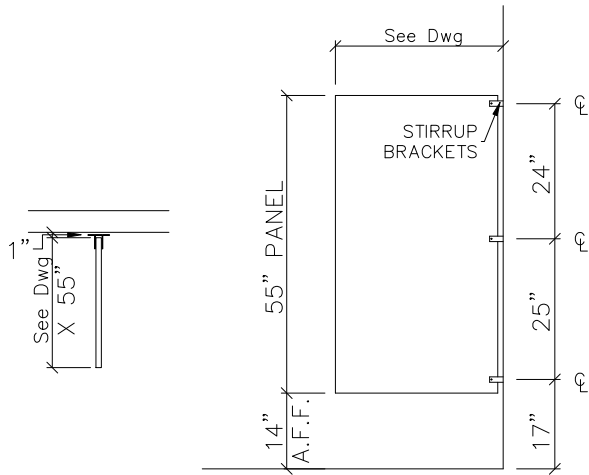

# 55" Screen Elevations

Type A  
Check Box

WALL HUNG

Type B  
Check Box

FLOOR SUPPORTED

Type C  
Check Box

FLOOR TO CEILING

Type D  
Check Box

HEADRAIL BRACED

PLEASE VERIFY:

PLEASE CHECK ONE OF THE ABOVE BOXES FOR THE APPROPRIATE STYLE SCREEN YOU ARE REQUESTING.

NOTES:

1. STANDARD SCREENS SIZES ARE 24" X 42" & 18" X 42" ALTHOUGH CUSTOM SIZES ARE AVAILBLE UPON REQUEST.
2. ANY SCREEN OVER 30" IS RECOMMENDED TO HAVE A FLOOR SUPPORTED PILASTER.