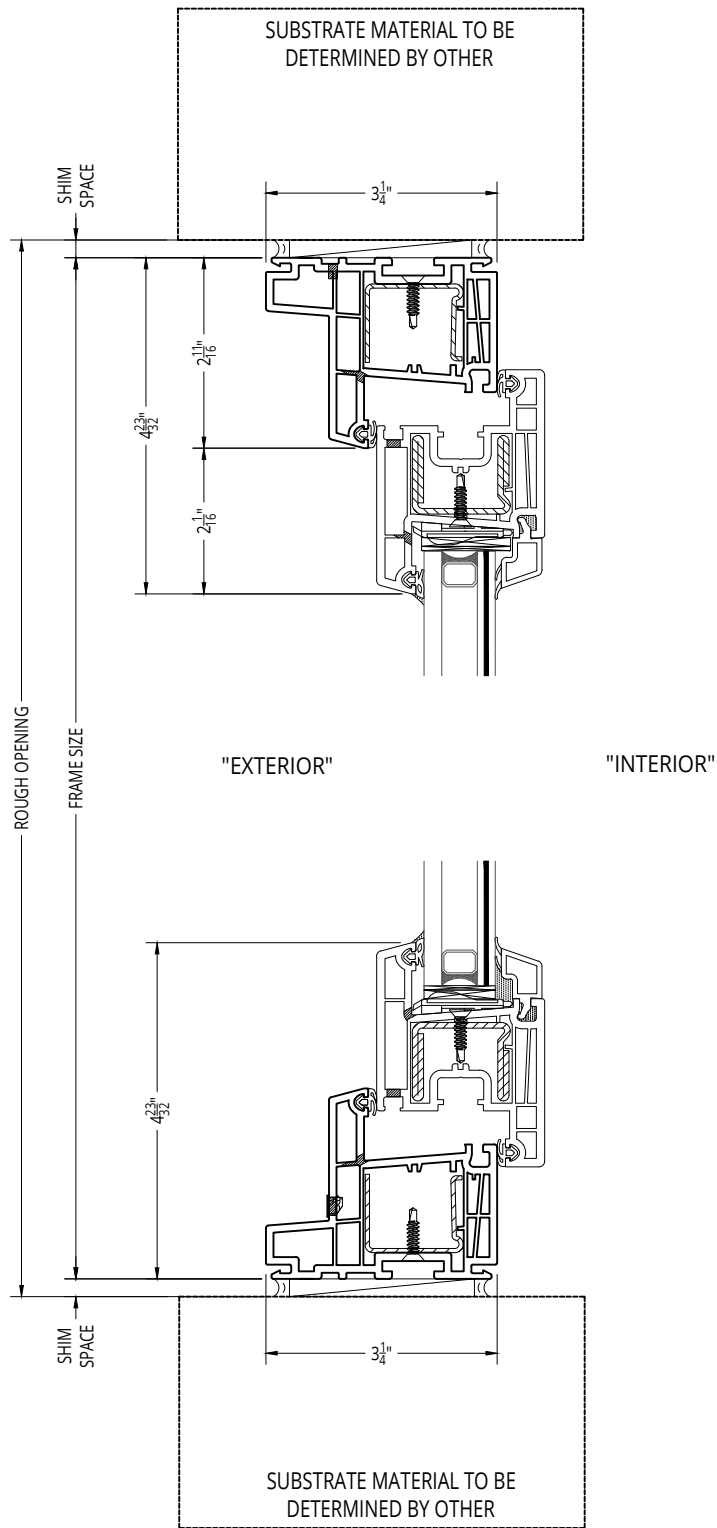

© 2017 Solar Innovations, Inc. - All Rights Reserved. These plans are the property of Solar Innovations, Inc. Any use or reproduction of these plans, in whole or in part, without the written permission of Solar Innovations, Inc. is forbidden.