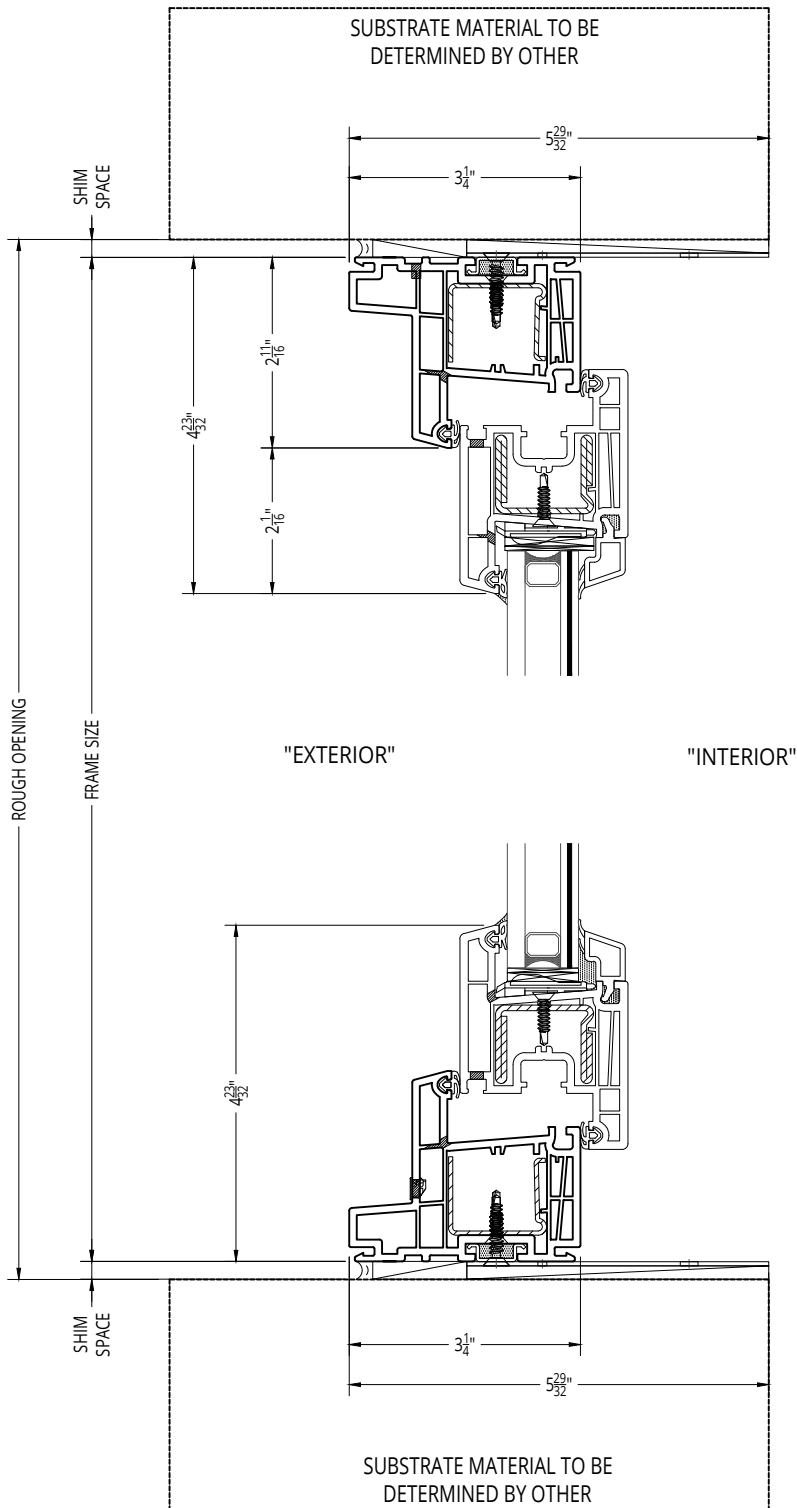

© 2017 Solar Innovations, Inc. - All Rights Reserved. These plans are the property of Solar Innovations, Inc. Any use or reproduction of these plans, in whole or in part, without the written permission of Solar Innovations, Inc. is forbidden.