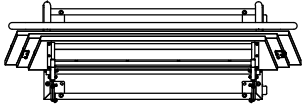

CHORAL RISER STYLE 'A'
(STORAGE SET-UP)

TOP VIEW

FRONT VIEW

SIDE VIEW

CHORAL RISER STYLE 'A'
(PERFORMANCE SET-UP)

TOP VIEW

FRONT VIEW

SIDE VIEW

CHORAL RISER STYLE 'B'
(STORAGE SET-UP)

TOP VIEW

FRONT VIEW

SIDE VIEW

CHORAL RISER STYLE 'B'
(PERFORMANCE SET-UP)

TOP VIEW

FRONT VIEW

SIDE VIEW