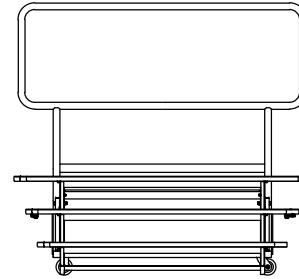

CHORAL RISER STYLE 'A'
(STORAGE SET-UP)

TOP VIEW

FRONT VIEW

SIDE VIEW

CHORAL RISER STYLE 'A'
(PERFORMANCE SET-UP)

TOP VIEW

FRONT VIEW

SIDE VIEW

CHORAL RISER STYLE 'B'
(STORAGE SET-UP)

TOP VIEW

FRONT VIEW

SIDE VIEW

CHORAL RISER STYLE 'B'
(PERFORMANCE SET-UP)

TOP VIEW

FRONT VIEW

SIDE VIEW