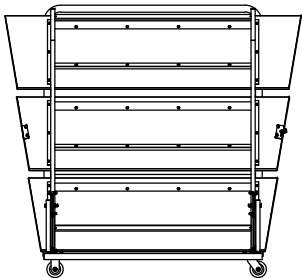

CHORAL RISER STYLE 'A'
(STORAGE SET-UP)

TOP VIEW

FRONT VIEW

SIDE VIEW

CHORAL RISER STYLE 'A'
(PERFORMANCE SET-UP)

TOP VIEW

FRONT VIEW

SIDE VIEW

CHORAL RISER STYLE 'B'
(STORAGE SET-UP)

TOP VIEW

FRONT VIEW

SIDE VIEW

CHORAL RISER STYLE 'B'
(PERFORMANCE SET-UP)

TOP VIEW

FRONT VIEW

SIDE VIEW