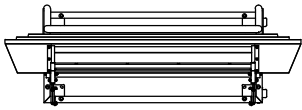

CHORAL RISER STYLE 'A'
(STORAGE SET-UP)

TOP VIEW

FRONT VIEW

SIDE VIEW

CHORAL RISER STYLE 'A'
(PERFORMANCE SET-UP)

TOP VIEW

FRONT VIEW

SIDE VIEW

CHORAL RISER STYLE 'B'
(STORAGE SET-UP)

TOP VIEW

FRONT VIEW

SIDE VIEW

CHORAL RISER STYLE 'B'
(PERFORMANCE SET-UP)

TOP VIEW

FRONT VIEW

SIDE VIEW