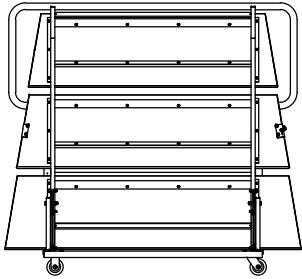

CHORAL RISER STYLE 'A'
(STORAGE SET-UP)

TOP VIEW

FRONT VIEW

SIDE VIEW

CHORAL RISER STYLE 'A'
(PERFORMANCE SET-UP)

TOP VIEW

FRONT VIEW

SIDE VIEW

CHORAL RISER STYLE 'B'
(STORAGE SET-UP)

TOP VIEW

FRONT VIEW

SIDE VIEW

CHORAL RISER STYLE 'B'
(PERFORMANCE SET-UP)

TOP VIEW

FRONT VIEW

SIDE VIEW