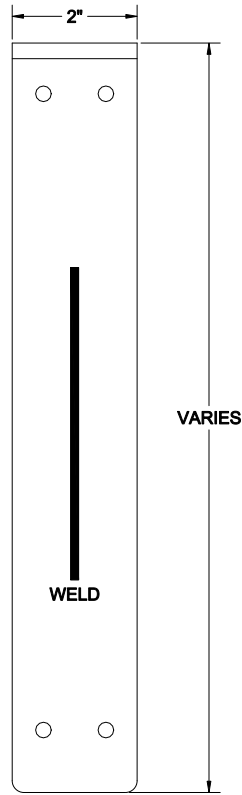

DELTA HD BRACKET

VERTICAL LEG

<u>LENGTH</u>	<u>PART NO.</u>
8"	DB08
10"	DB10
12"	DB12
14"	DB14
16"	DB16
18"	DB18
20"	DB20
22"	DB22
24"	DB24

HORIZONTAL LEG