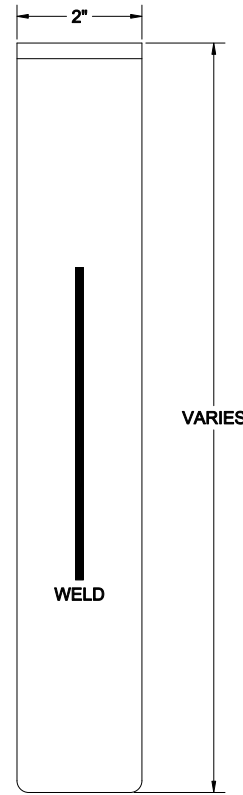

DELTA HD BRACKET

VERTICAL LEG

<u>LENGTH</u>	<u>PART NO.</u>
8"	DB08
10"	DB10
12"	DB12
14"	DB14
16"	DB16
18"	DB18
20"	DB20
22"	DB22
24"	DB24

HORIZONTAL LEG