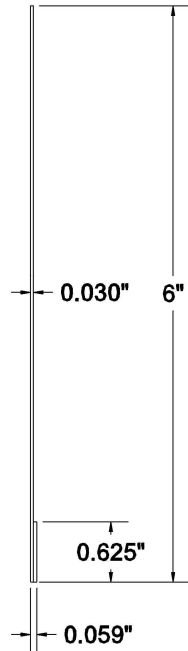

FAS-RBR-STRAP

Specifications

Length	X Size	Y Size
10'	N/A	N/A

Intumescent  
Tape

Steel

Strap (Rated Base  
Reveal)

Detail: FAS-RBR-STRAP
Scale: 12" = 1'
Rev: R1 - 2018-05