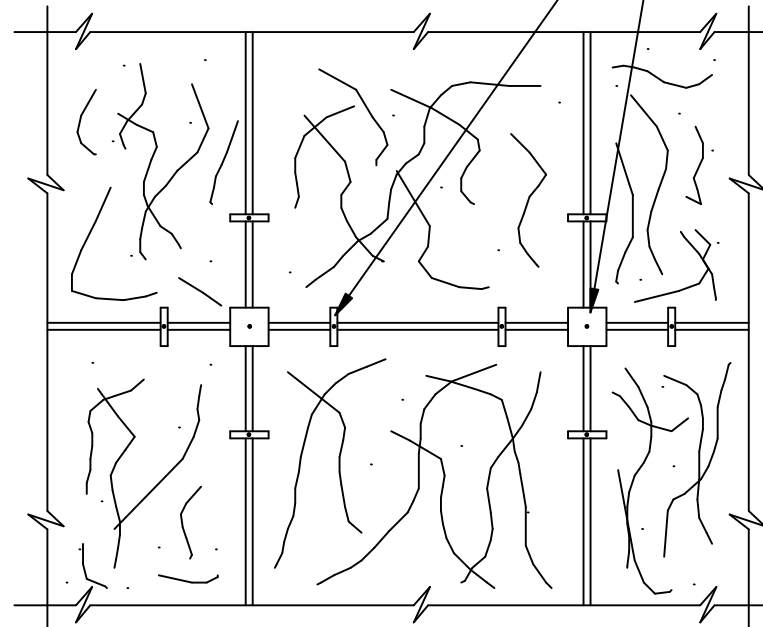

EXISTING CONC.
OR CMU

STRUCTURAL SILICONE

INSTALLATION DETAIL

StoneLite® PANEL

INSTALLATION CLIPS ALIGN
STONE FACES AND TEMPORARILY
HOLD PANELS IN PLACE

TYPICAL ELEVATION

EXISTING SURFACE
SUCH AS WALLBOARD
OR PLASTER

INSTALLATION DETAIL

LIQUID NAILS, MIRACLE
BRAND DS80 ADHESIVE
OR APPROVED EQUAL

StoneLite® PANEL

ALIGNMENT CLIP
INSTALL IN HORIZONTAL
AND VERTICAL JOINTS
TO ALIGN PANEL UNTIL
ADHESIVE CURES, REMOVE
AFTER ADHESIVE SETS

SP-18

ADHESIVE ATTACH OVER EXISTING SURFACE

Stonepanels Inc.

100 S. Royal Lane
Coppell, TX 75019
469.635.5000
www.stonepanels.com

Global Supplier of StoneLite® Marble, Granite & Limestone Panels

2-03-2009