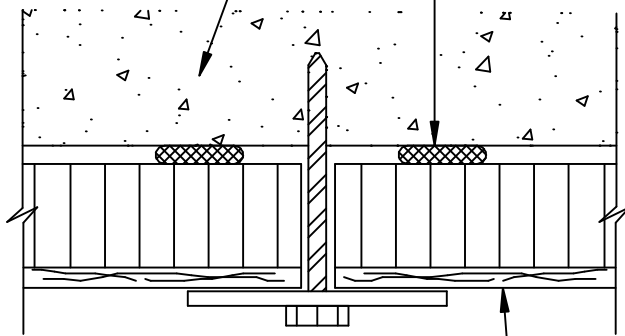

EXISTING CONC.
OR CMU

STRUCTURAL SILICONE

INSTALLATION DETAIL

StoneLite® PANEL

INSTALLATION CLIPS ALIGN
STONE FACES AND TEMPORARILY
HOLD PANELS IN PLACE

TYPICAL ELEVATION

EXISTING SURFACE
SUCH AS WALLBOARD
OR PLASTER

INSTALLATION DETAIL

LIQUID NAILS, MIRACLE
BRAND DS80 ADHESIVE
OR APPROVED EQUAL

StoneLite® PANEL

ALIGNMENT CLIP
INSTALL IN HORIZONTAL
AND VERTICAL JOINTS
TO ALIGN PANEL UNTIL
ADHESIVE CURES, REMOVE
AFTER ADHESIVE SETS