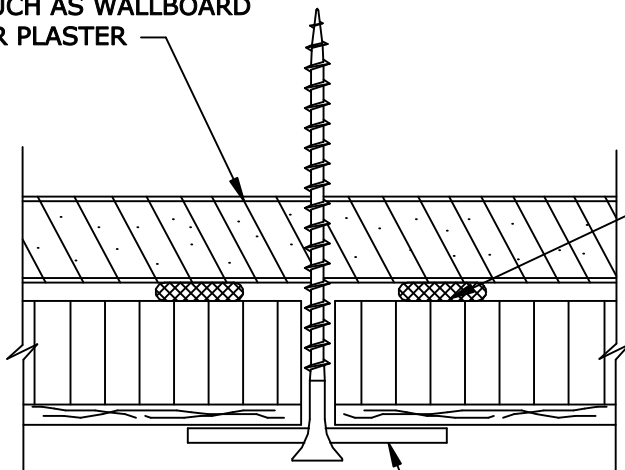

EXISTING CONC.
OR CMU

STRUCTURAL SILICONE

INSTALLATION DETAIL

StoneLite® PANEL

INSTALLATION CLIPS ALIGN
STONE FACES AND TEMPORARILY
HOLD PANELS IN PLACE

TYPICAL ELEVATION

EXISTING SURFACE
SUCH AS WALLBOARD
OR PLASTER

INSTALLATION DETAIL

LIQUID NAILS, MIRACLE
BRAND DS80 ADHESIVE
OR APPROVED EQUAL

StoneLite® PANEL

ALIGNMENT CLIP
INSTALL IN HORIZONTAL
AND VERTICAL JOINTS
TO ALIGN PANEL UNTIL
ADHESIVE CURES, REMOVE
AFTER ADHESIVE SETS