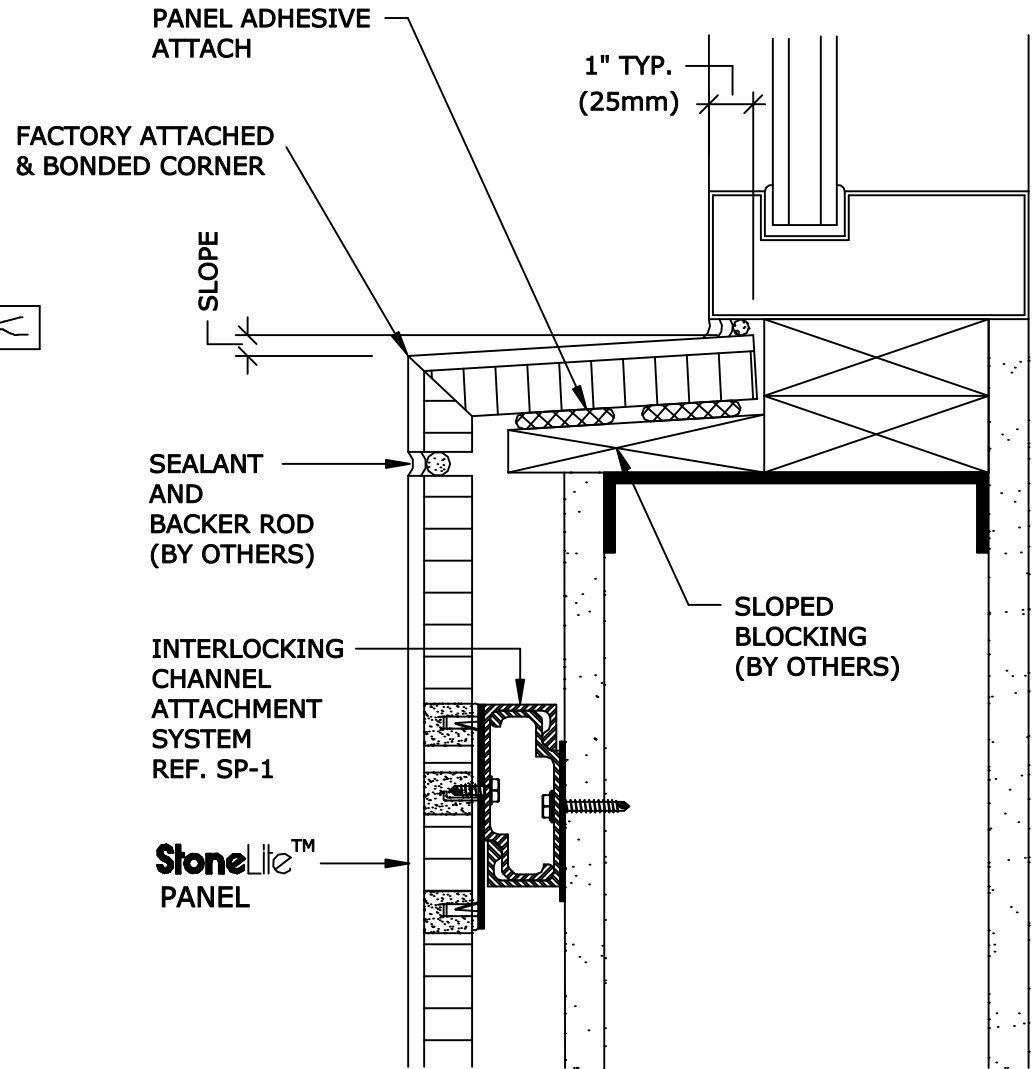

FLUSH WINDOW SILL

RECESSED WINDOW SILL

SP-8	TYPICAL WINDOW SILL DETAILS
 <p data-bbox="1764 1421 2016 1518">100 S. Royal Lane Coppell, TX 75019 469.635.5000 www.stonepanels.com</p> <p data-bbox="1186 1526 2047 1559">Global Supplier of StoneLite® Marble, Granite & Limestone Panels</p>	