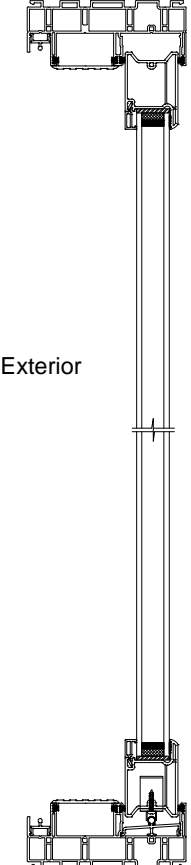

Exterior

Exterior

Exterior

PROPRIETARY AND CONFIDENTIAL
 THE INFORMATION CONTAINED IN THIS DRAWING IS THE SOLE PROPERTY OF SUNVIEW PATIO DOORS LTD. ANY REPRODUCTION IN PART OR AS A WHOLE WITHOUT THE WRITTEN PERMISSION OF SUNVIEW PATIO DOORS LTD. IS PROHIBITED.

TITLE: Brighton OOX- Double Glaze

DWG.NUM.: BRI-OOX-19032002

SIZE: A

SCALE: 1:6

REV	DATE	DESCRIPTION	DRAWN BY