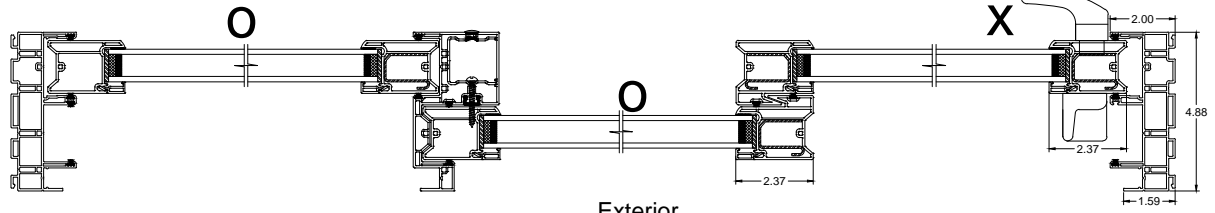

Exterior

PROPRIETARY AND CONFIDENTIAL
THE INFORMATION CONTAINED IN THIS DRAWING IS THE SOLE PROPERTY OF SUNVIEW PATIO DOORS LTD. ANY REPRODUCTION IN PART OR AS A WHOLE WITHOUT THE WRITTEN PERMISSION OF SUNVIEW PATIO DOORS LTD. IS PROHIBITED.

TITLE: Brighton OOX- Double Glaze

DWG.NUM.: BRI-OOX-19032002

SIZE: A

SCALE: 1:6

REV	DATE	DESCRIPTION	DRAWN BY