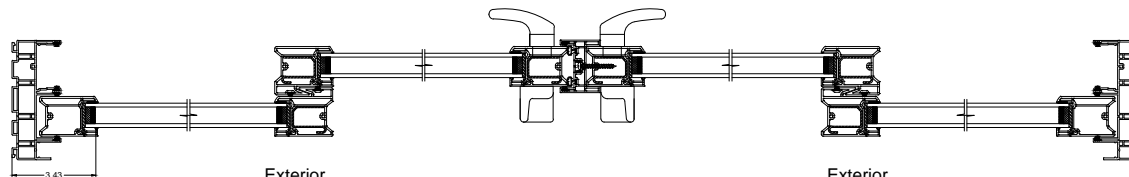

Exterior

Exterior

TITLE: Brighton OXYO-Double Glaze

DWG.NUM.: BRI-OXYO-18102601

SIZE: A

SCALE: 1:8

REV	DATE	DESCRIPTION	DRAWN BY
1	3/20/2019	New Steel Reinforcement	Kulvir