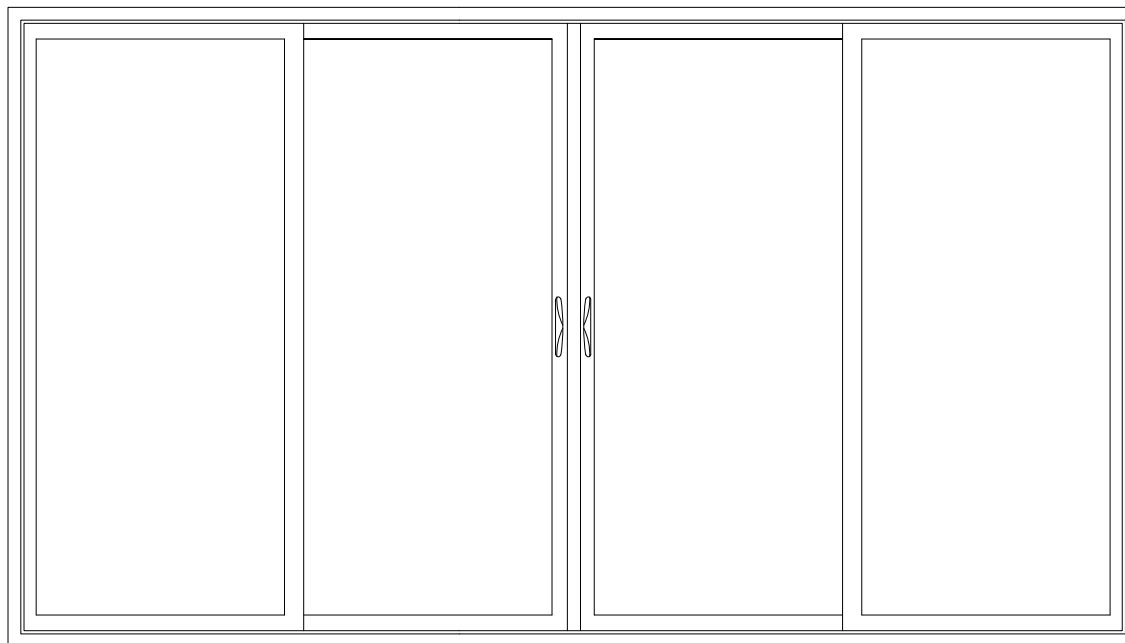

Exterior

Exterior

Exterior

Exterior

TITLE: Brighton OXYO-Double Glaze

DWG.NUM.: BRI-OXYO-18102601

SIZE: A

SCALE: 1:8

REV	DATE	DESCRIPTION	DRAWN BY
1	3/20/2019	New Steel Reinforcement	Kulvir