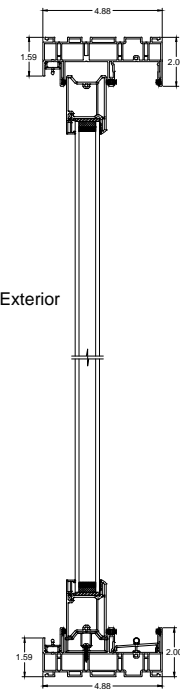

Exterior

Exterior

Exterior

Exterior

TITLE: Brighton OXYO-Double Glaze

DWG.NUM.: BRI-OXYO-18102601

SIZE: A

SCALE: 1:8

REV	DATE	DESCRIPTION	DRAWN BY
1	3/20/2019	New Steel Reinforcement	Kulvir