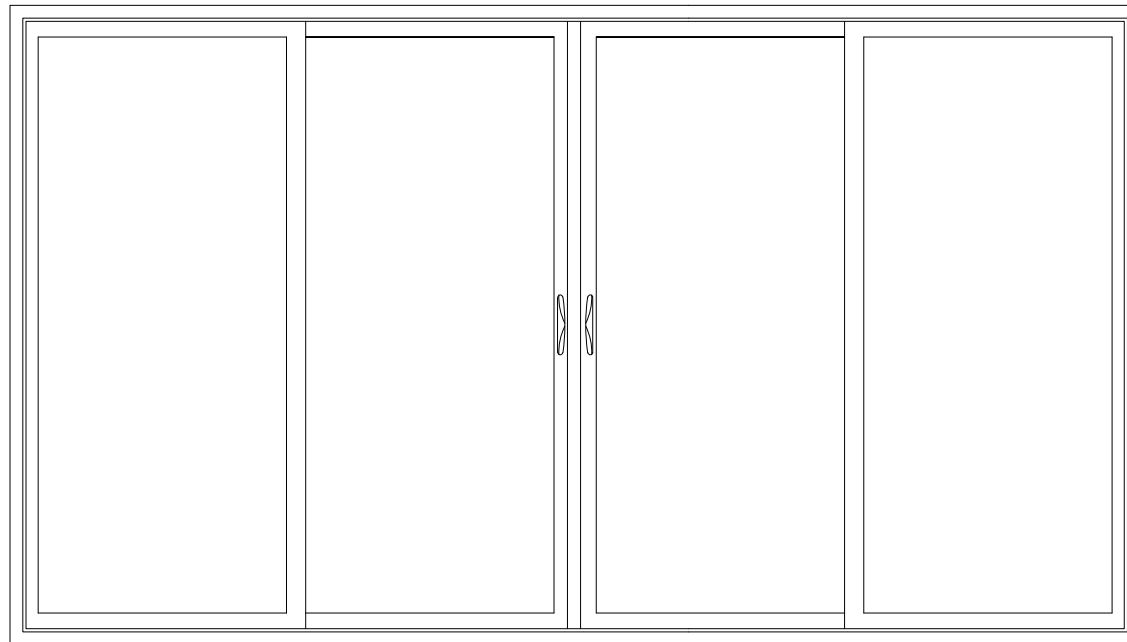

Exterior

Exterior

Exterior

Exterior

TITLE: Brighton OYXO-Double Glaze

DWG.NUM.: BRI-OYXO-18102602

SIZE: A

SCALE: 1:8

REV	DATE	DESCRIPTION	DRAWN BY
1	3/20/2019	New Steel Reinforcement	Kulvir