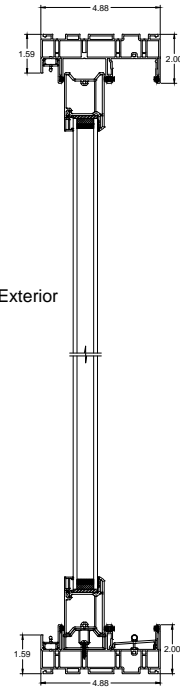

Exterior

Exterior

Exterior

Exterior

TITLE: Brighton OYXO-Double Glaze

DWG.NUM.: BRI-OYXO-18102602

SIZE: A

SCALE: 1:8

REV	DATE	DESCRIPTION	DRAWN BY
1	3/20/2019	New Steel Reinforcement	Kulvir