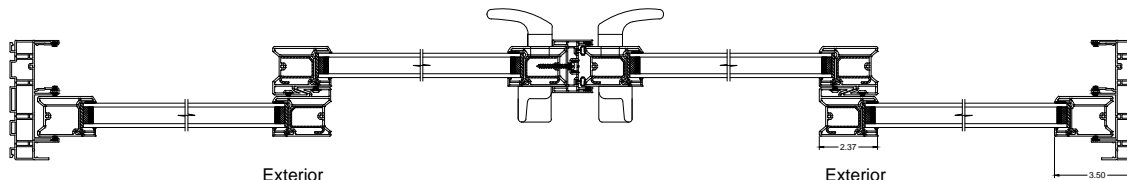

Exterior

Exterior

TITLE: Brighton OYXO-Double Glaze

DWG.NUM.: BRI-OYXO-18102602

SIZE: A

SCALE: 1:8

REV	DATE	DESCRIPTION	DRAWN BY
1	3/20/2019	New Steel Reinforcement	Kulvir