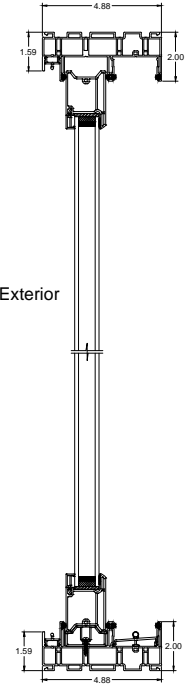

Exterior

Exterior

Exterior

TITLE: Brighton X000- Double Glaze

DWG.NUM.: BRI-X000-19032004

SIZE: A

SCALE: 1:8

REV	DATE	DESCRIPTION	DRAWN BY