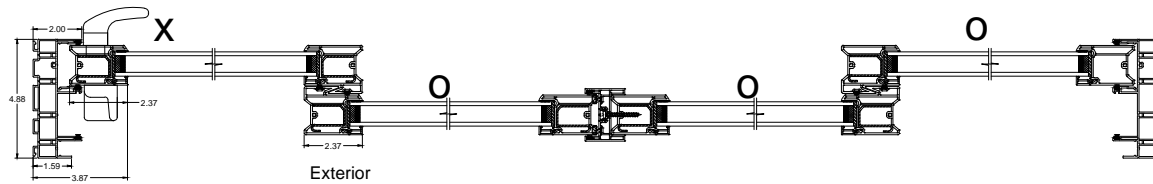

Exterior

TITLE: Brighton X000- Double Glaze

DWG.NUM.: BRI-X000-19032004

SIZE: A

SCALE: 1:8

REV	DATE	DESCRIPTION	DRAWN BY