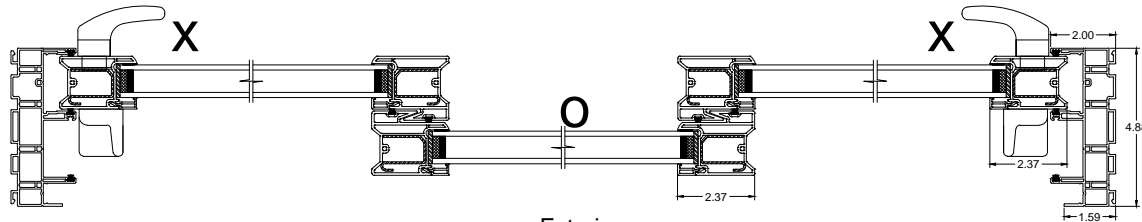

Exterior

TITLE: Brighton XOX- Double Glaze

DWG.NUM.: BRI-XOX-19032003

SIZE: A

SCALE: 1:6

REV

DATE

DESCRIPTION

DRAWN
BY

REV	DATE	DESCRIPTION	DRAWN BY