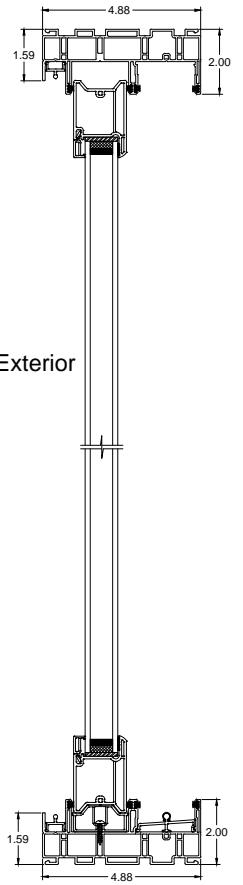

Exterior

Exterior

Exterior

TITLE: Brighton XOX- Double Glaze

DWG.NUM.: BRI-XOX-19032003

SIZE: A

SCALE: 1:6

REV

DATE

DESCRIPTION

DRAWN
BY

REV	DATE	DESCRIPTION	DRAWN BY