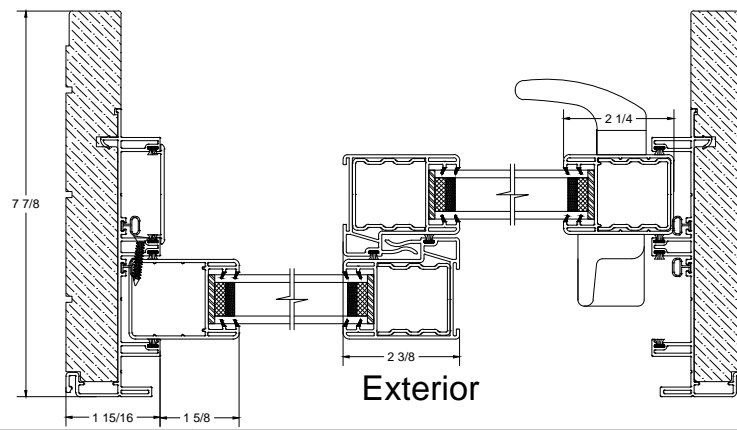

Exterior

TITLE: BUCK OX B787 Frame-Dual Glass

DWG.NUM.: BUCK-OX-19060302

SIZE: A

SCALE: 1:4

REV	DATE	DESCRIPTION	DRAWN BY