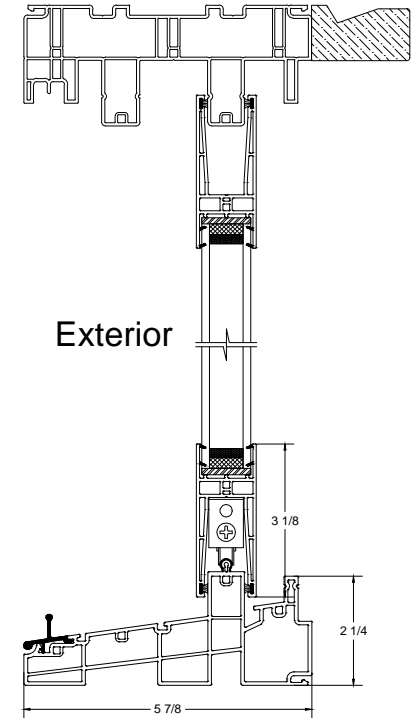

Exterior

Exterior

Exterior

TITLE: BUCK OX B787 Frame-Dual Glass

DWG.NUM.: BUCK-OX-19060302

SIZE: A

SCALE: 1:4

REV	DATE	DESCRIPTION	DRAWN BY