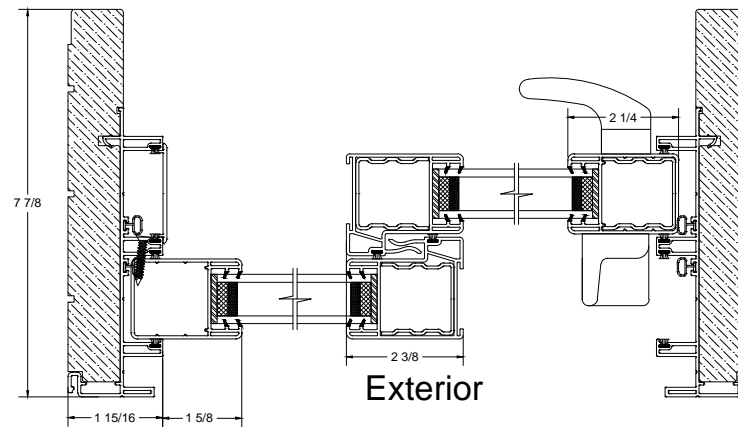

Exterior

TITLE: BUCK OX B787 Frame- 4
Sided

DWG.NUM.: BUCK-OX-19061301

SIZE: A

SCALE: 1:4

REV

DATE

DESCRIPTION

DRAWN
BY

REV	DATE	DESCRIPTION	DRAWN BY