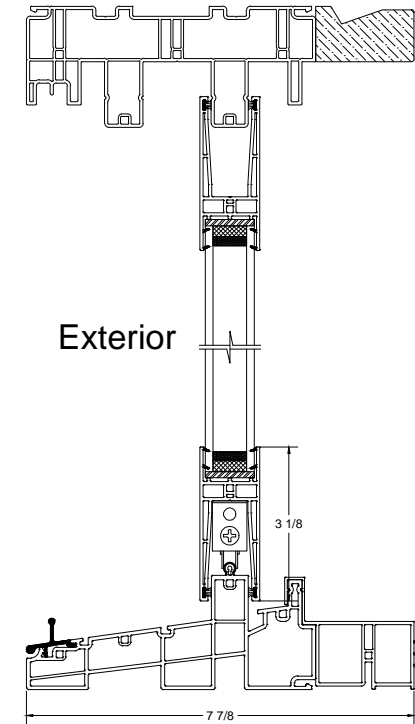

Exterior

Exterior

Exterior

TITLE: BUCK OX B787 Frame- 4
Sided

DWG.NUM.: BUCK-OX-19061301

SIZE: A

SCALE: 1:4

REV

DATE

DESCRIPTION

DRAWN
BY

REV	DATE	DESCRIPTION	DRAWN BY